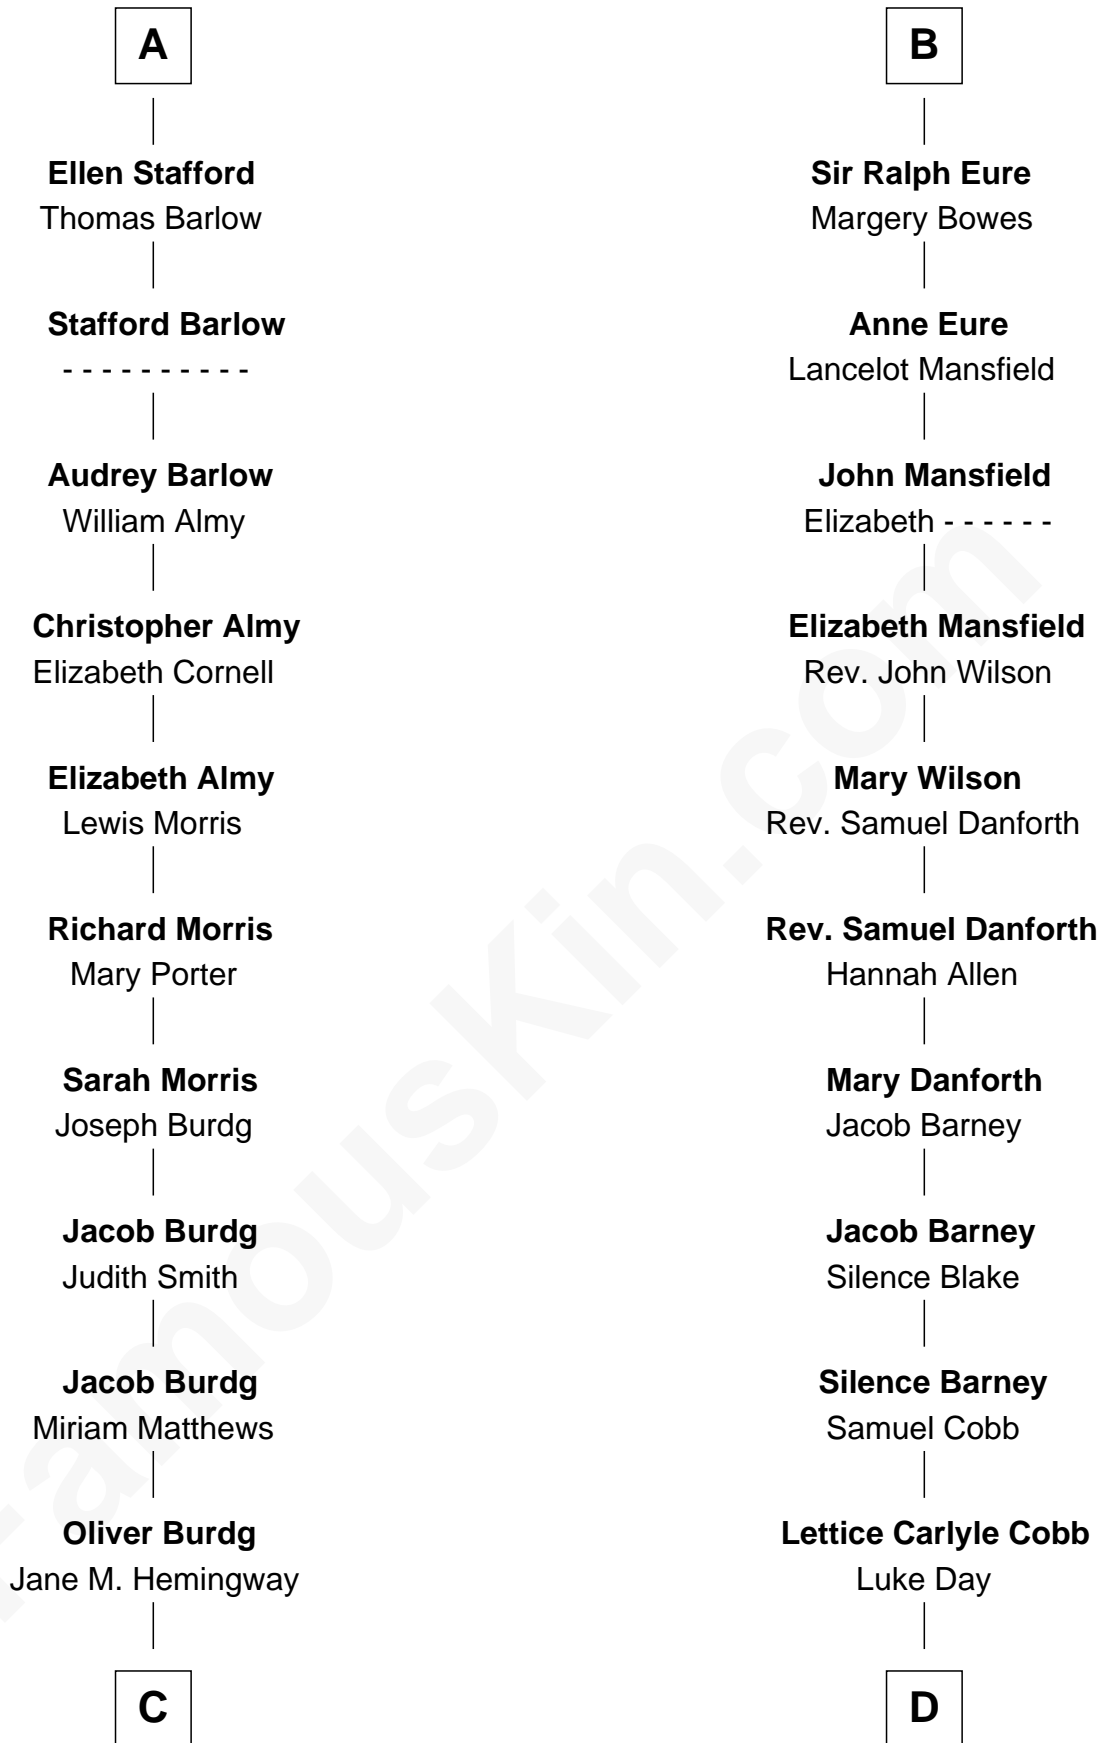

FamousKin.com Relationship Chart of

Richard Nixon

37th U.S. President

19th cousin 1 time removed of

Sandra Day O'Connor

First Female U.S. Supreme Court Justice

C

Almira Park Burdg

Franklin Milhous

Hannah Milhous

Francis Anthony Nixon

Richard Nixon

37th U.S. President

D

Hollis Day

Eliza L. Flanders

Henry Clay Day

Alice Edith Hilton

Henry R. Day

Ada Mae Wilkey

Sandra Day O'Connor

U.S. Supreme Court Justice

FamousKin.com