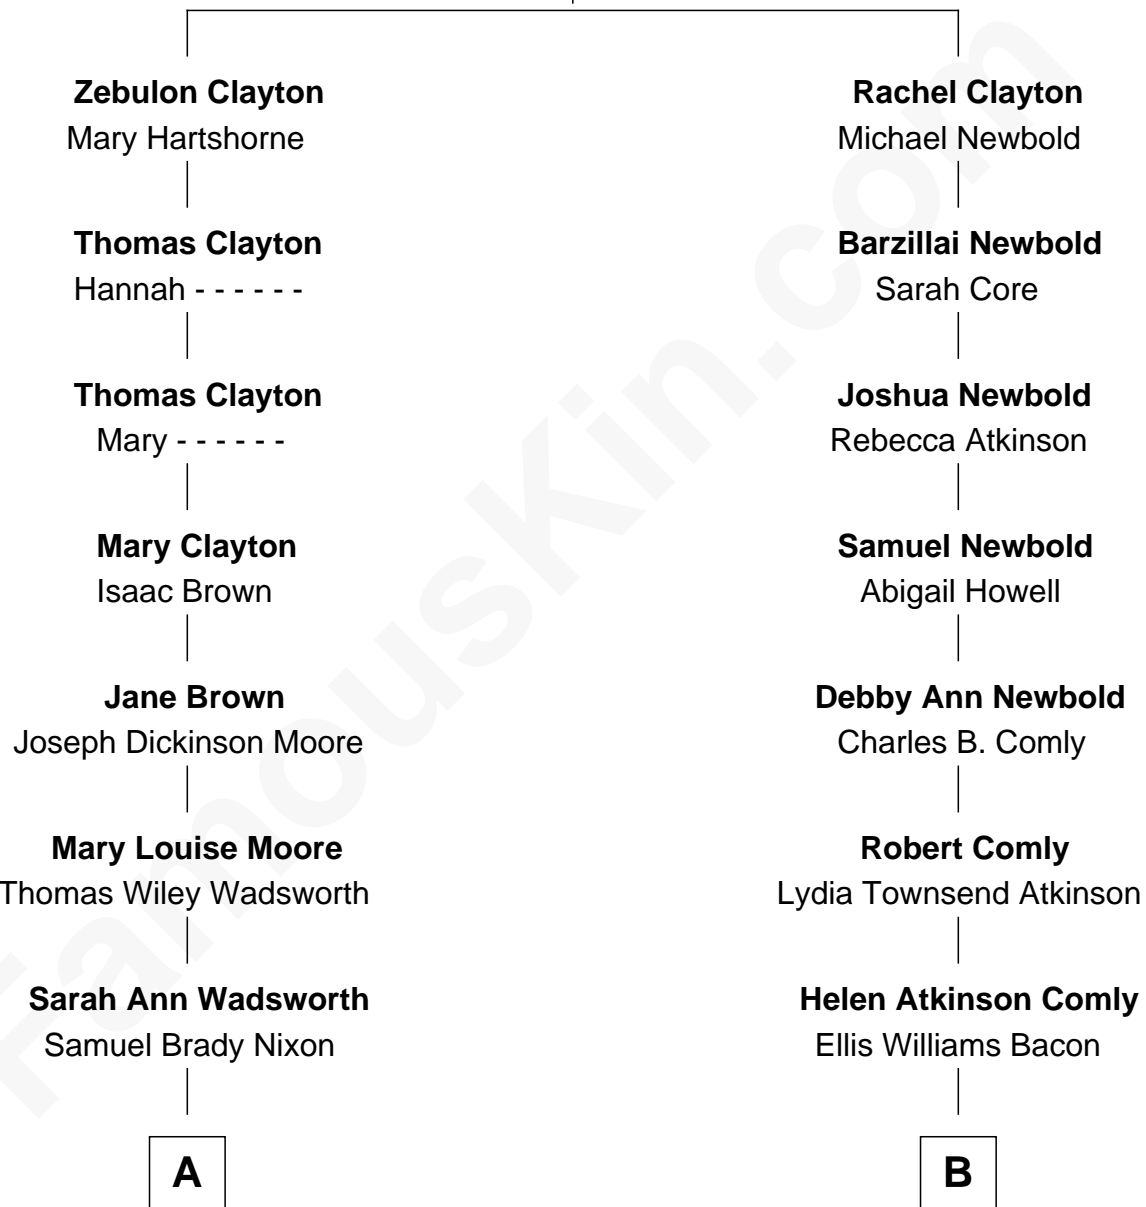

FamousKin.com Relationship Chart of

Richard Nixon

37th U.S. President

8th cousin of

Kevin Bacon

Movie Actor

John Clayton

Alice Myres

A

Francis Anthony Nixon

Hannah Milhous

Richard Nixon

37th U.S. President

B

Edmund Norwood Bacon

Ruth Hilda Holmes