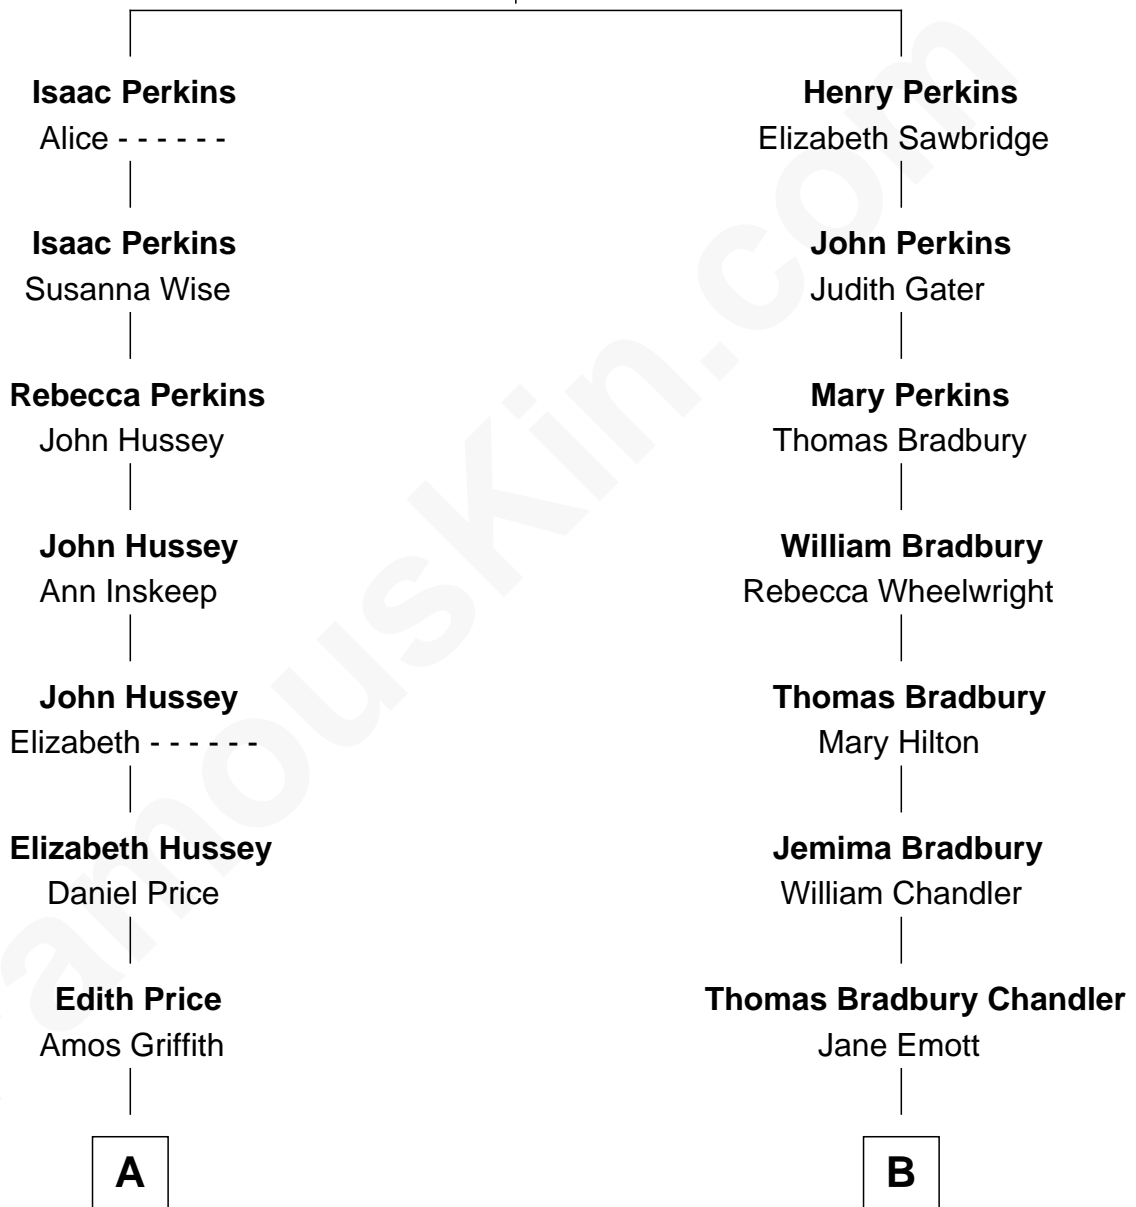

FamousKin.com Relationship Chart of

Richard Nixon

37th U.S. President

10th cousin 3 times removed of

Christopher Reeve

Movie Actor

Thomas Perkins

Alice - - - - -

A

Elizabeth Price Griffith
Joshua Vickers Milhous

Franklin Milhous
Almira Park Burdg

Hannah Milhous
Francis Anthony Nixon

Richard Nixon
37th U.S. President

B

Elizabeth Catherine Chandler
Elias Bailey Dayton