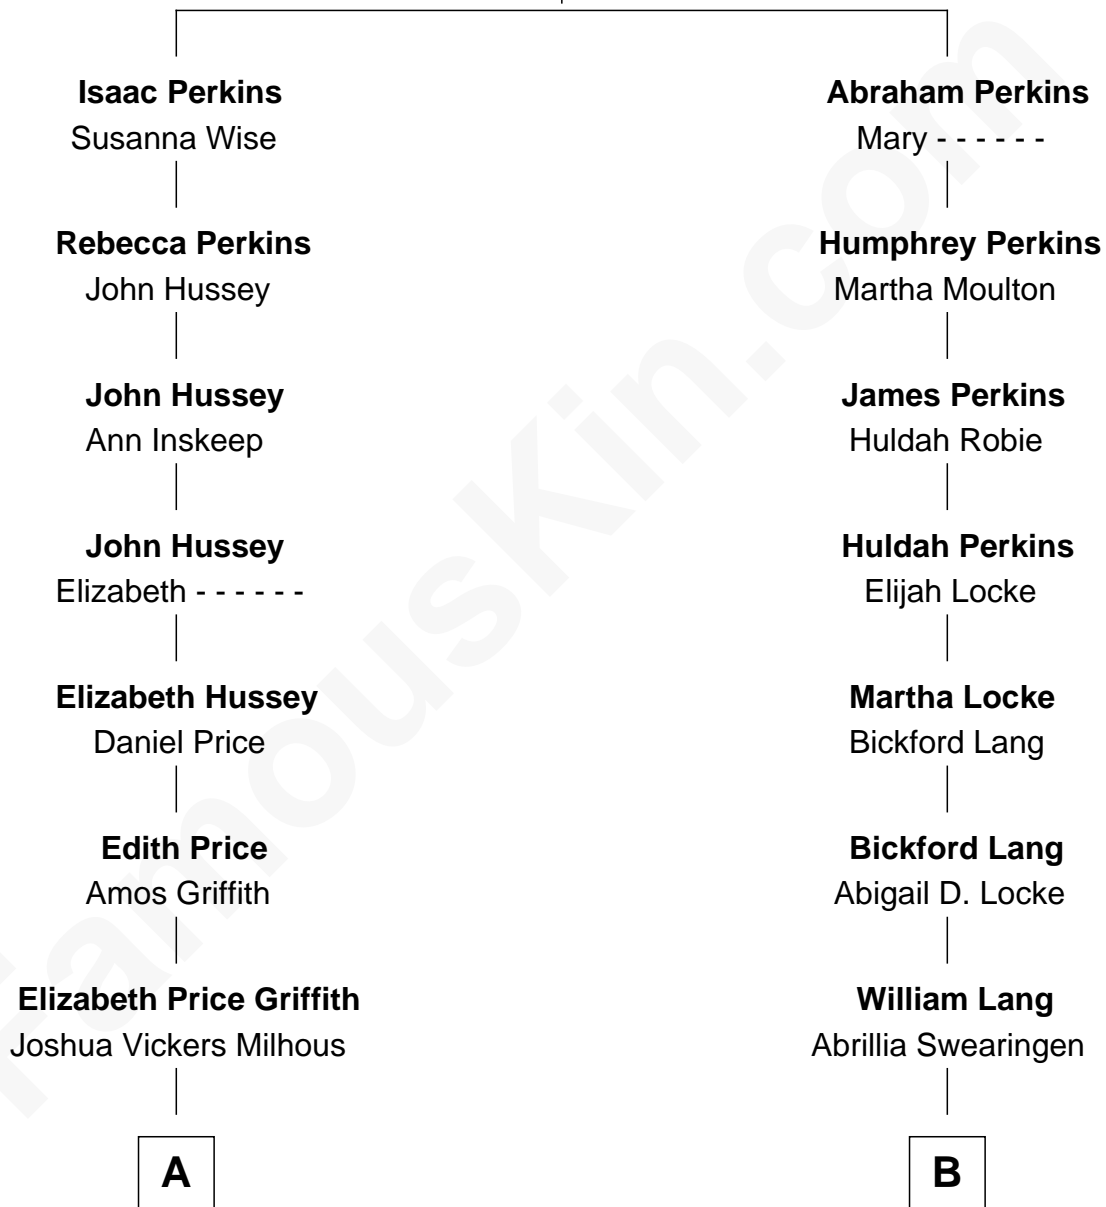

FamousKin.com Relationship Chart of

Richard Nixon

37th U.S. President

9th cousin 3 times removed of

Halle Berry

TV and Movie Actress

Isaac Perkins

Alice - - - - -

A

Franklin Milhous
Almira Park Burdg

Hannah Milhous
Francis Anthony Nixon

Richard Nixon
37th U.S. President

B

Nancy Maria Lang
Thomas Johnson

Agnes L. Johnson
Ellsworth Warren Spaulding

Bessie C. Spaulding
Eugene Allen Hawkins