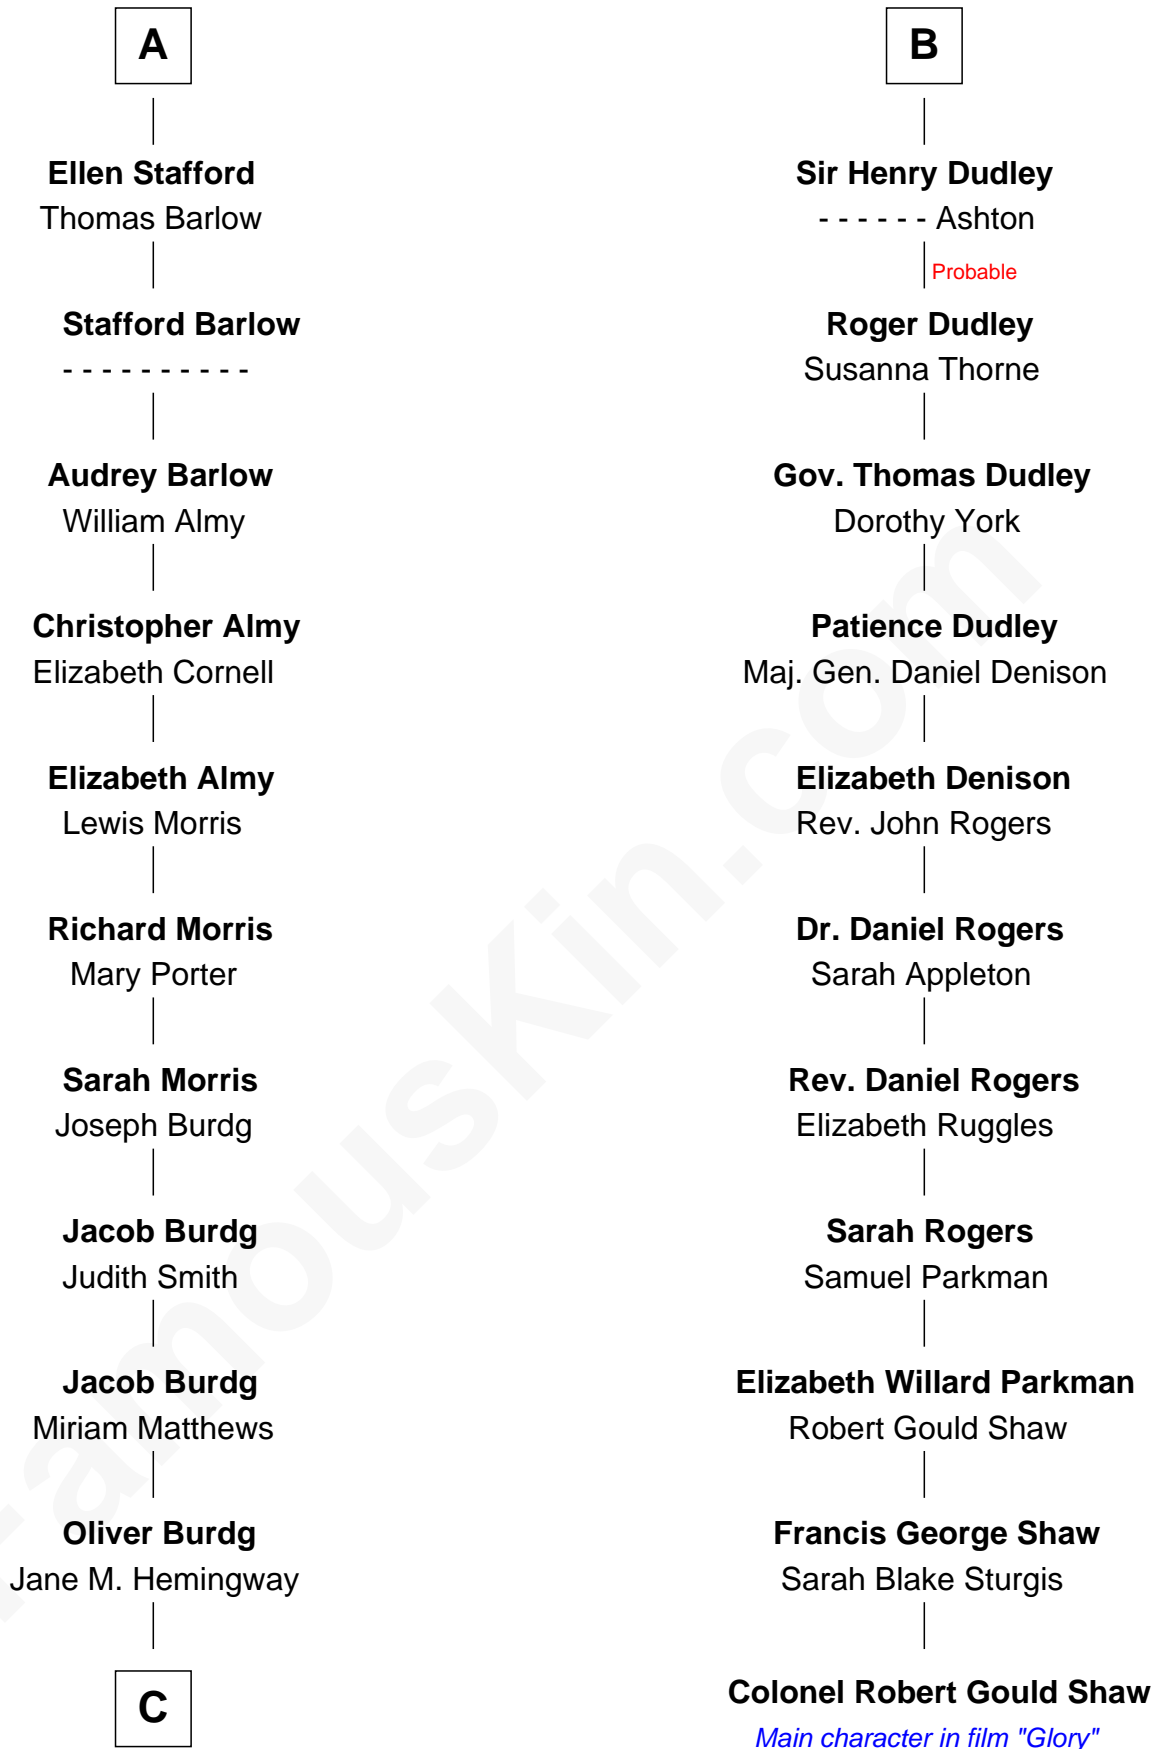

FamousKin.com Relationship Chart of

Richard Nixon

37th U.S. President

17th cousin 2 times removed of

Colonel Robert Gould Shaw

U.S. Civil War leader of film "Glory" fame

C

—
Almira Park Burdg

Franklin Milhous

—
Hannah Milhous

Francis Anthony Nixon

—
Richard Nixon

37th U.S. President

FamousKin.com