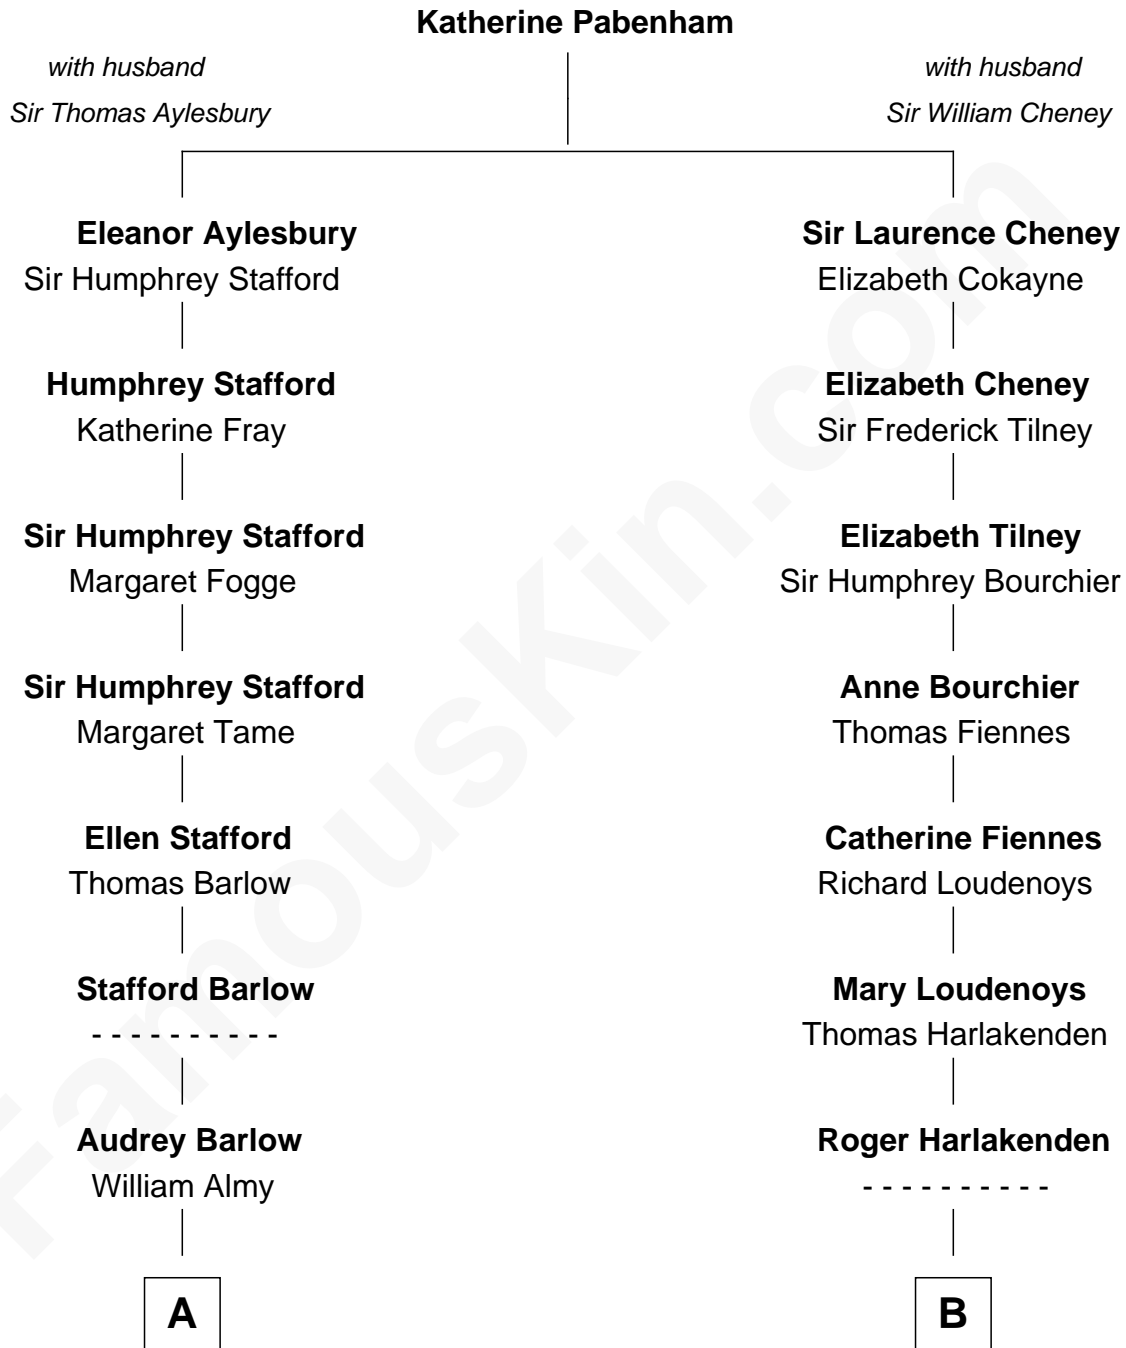

FamousKin.com Relationship Chart of

Richard Nixon

37th U.S. President

16th cousin 3 times removed of

Anne Baxter

Movie Actress

C

Frank Lloyd Wright

Catherine L. Tobin

Catherine Dorothy Wright

Kenneth Stuart Baxter

Anne Baxter

Movie Actress

FamousKin.com