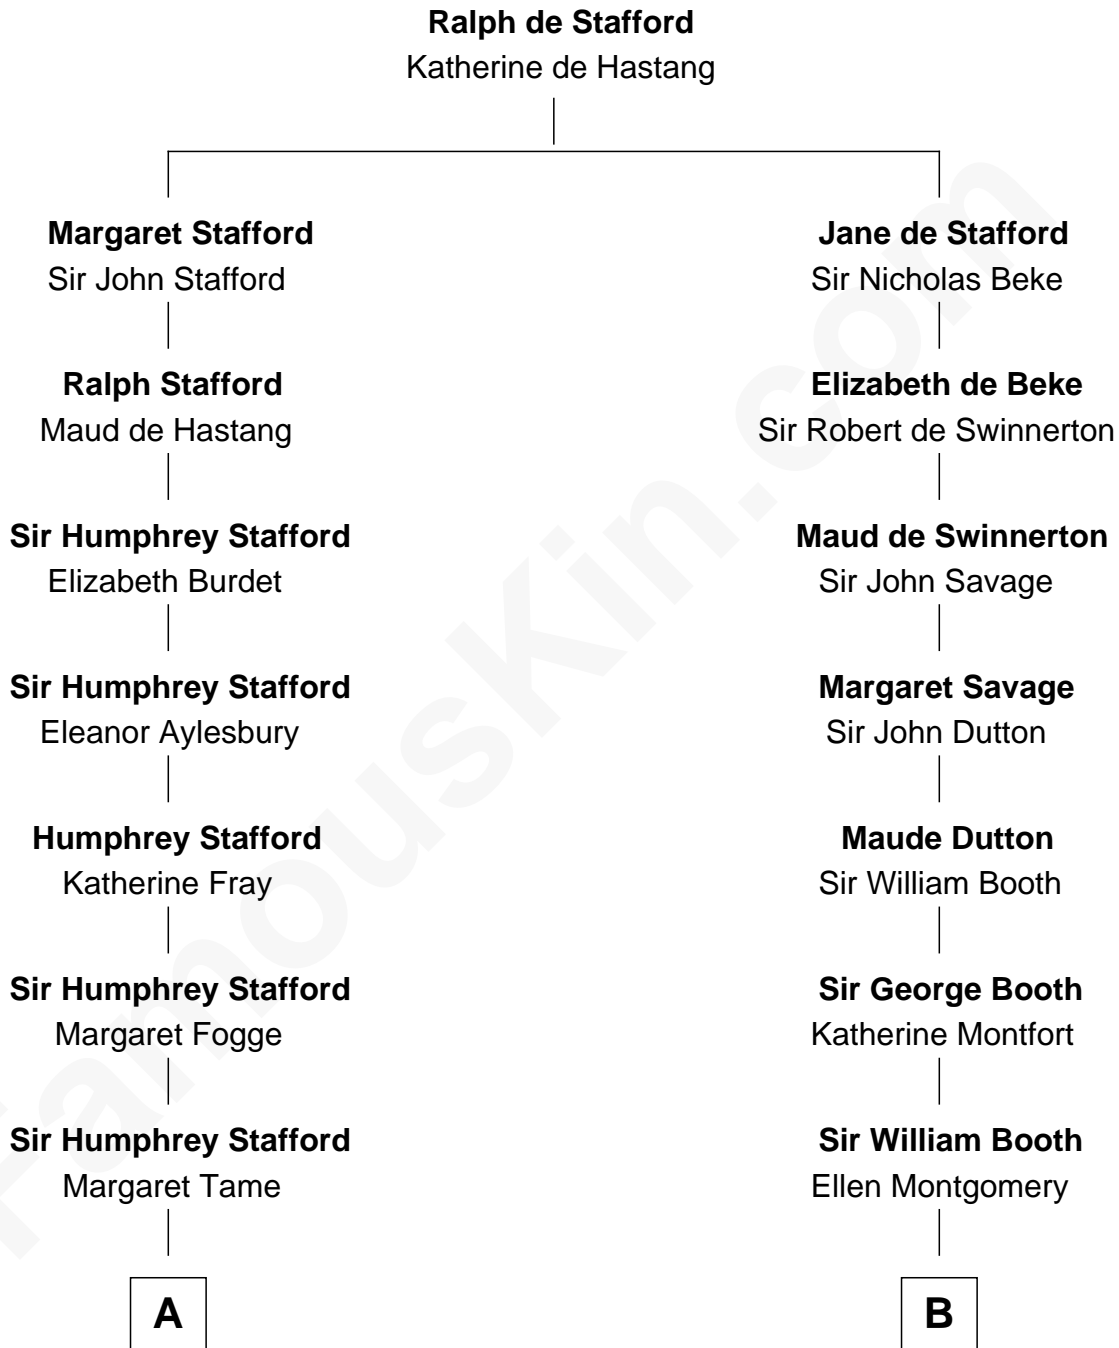

FamousKin.com Relationship Chart of

Richard Nixon

37th U.S. President

19th cousin 1 time removed of

Barbara (Pierce) Bush

First Lady of President George H.W. Bush

C

Almira Park Burdg
Franklin Milhous

Hannah Milhous
Francis Anthony Nixon

Richard Nixon
37th U.S. President

D

Jerome Place Marvin
Martha Ann Stokes

Mabel Marvin
Scott Pierce

Marvin Pierce
Pauline Robinson

Barbara (Pierce) Bush
First Lady of George H.W. Bush