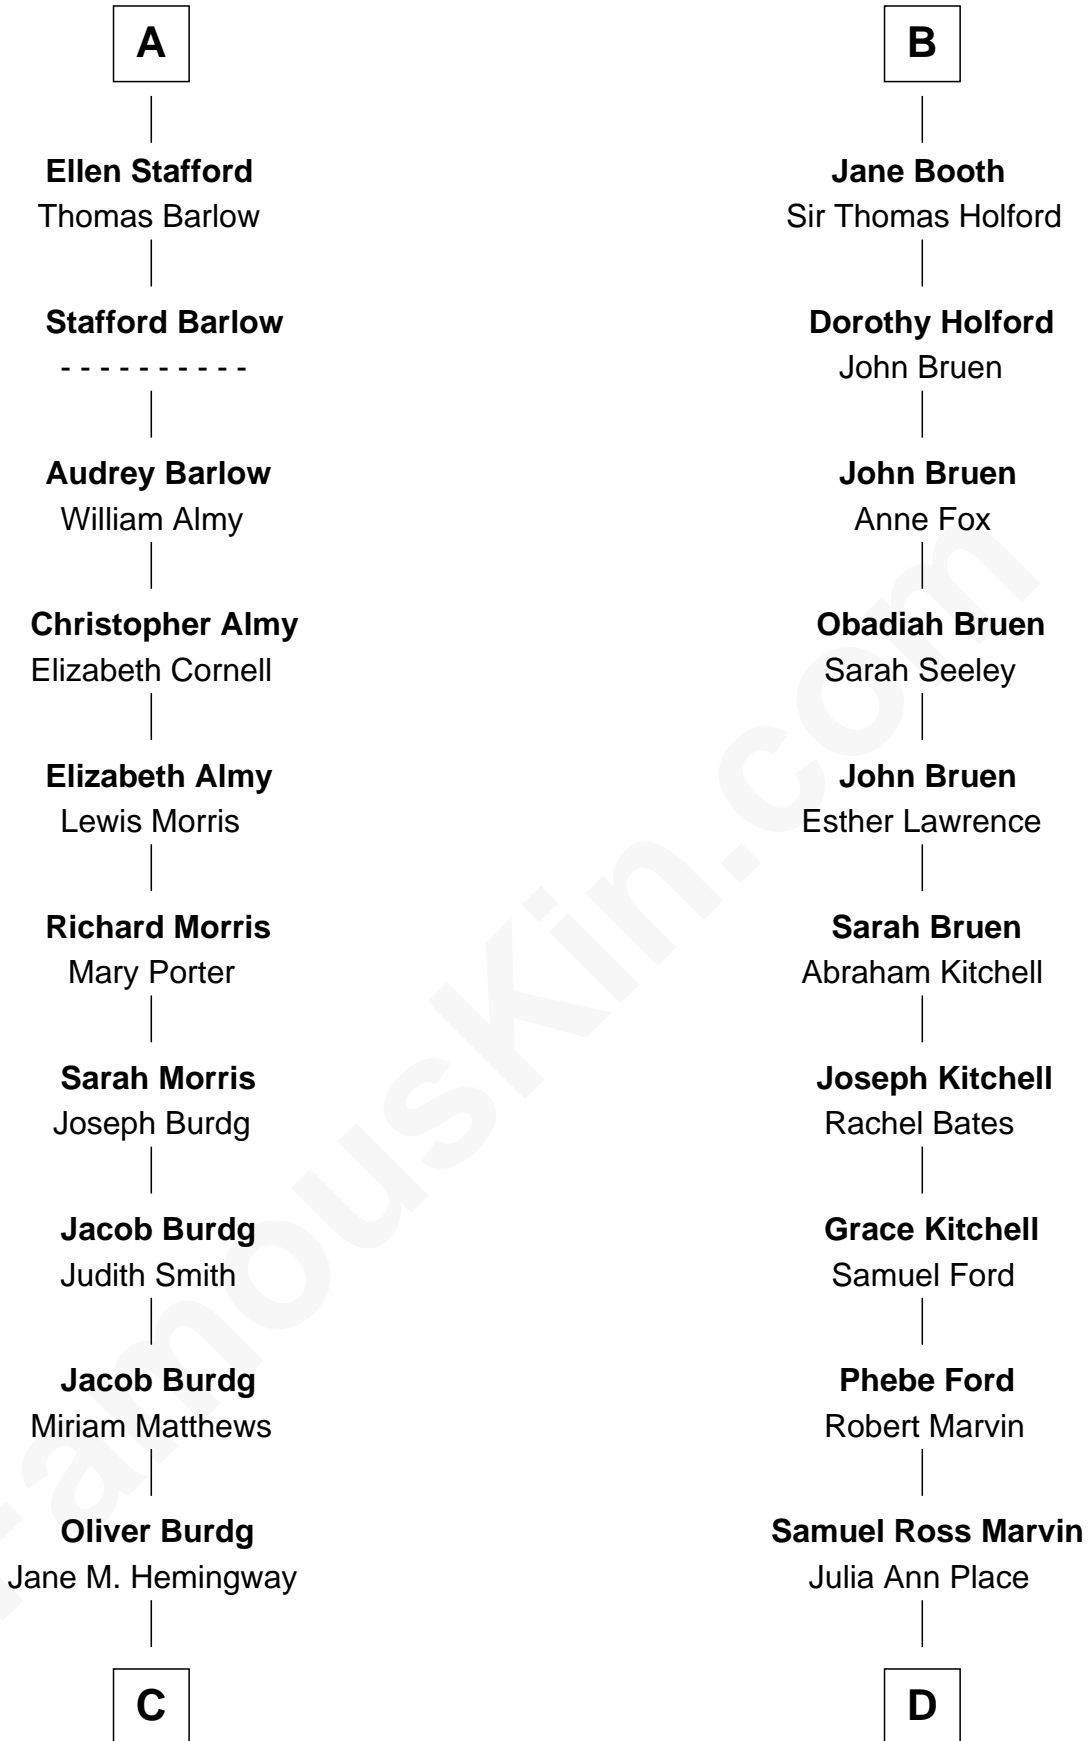

FamousKin.com Relationship Chart of

Richard Nixon

37th U.S. President

19th cousin 1 time removed of

Barbara (Pierce) Bush

First Lady of President George H.W. Bush

C

Almira Park Burdg
Franklin Milhous

Hannah Milhous
Francis Anthony Nixon

Richard Nixon
37th U.S. President

D

Jerome Place Marvin
Martha Ann Stokes

Mabel Marvin
Scott Pierce

Marvin Pierce
Pauline Robinson

Barbara (Pierce) Bush
First Lady of George H.W. Bush