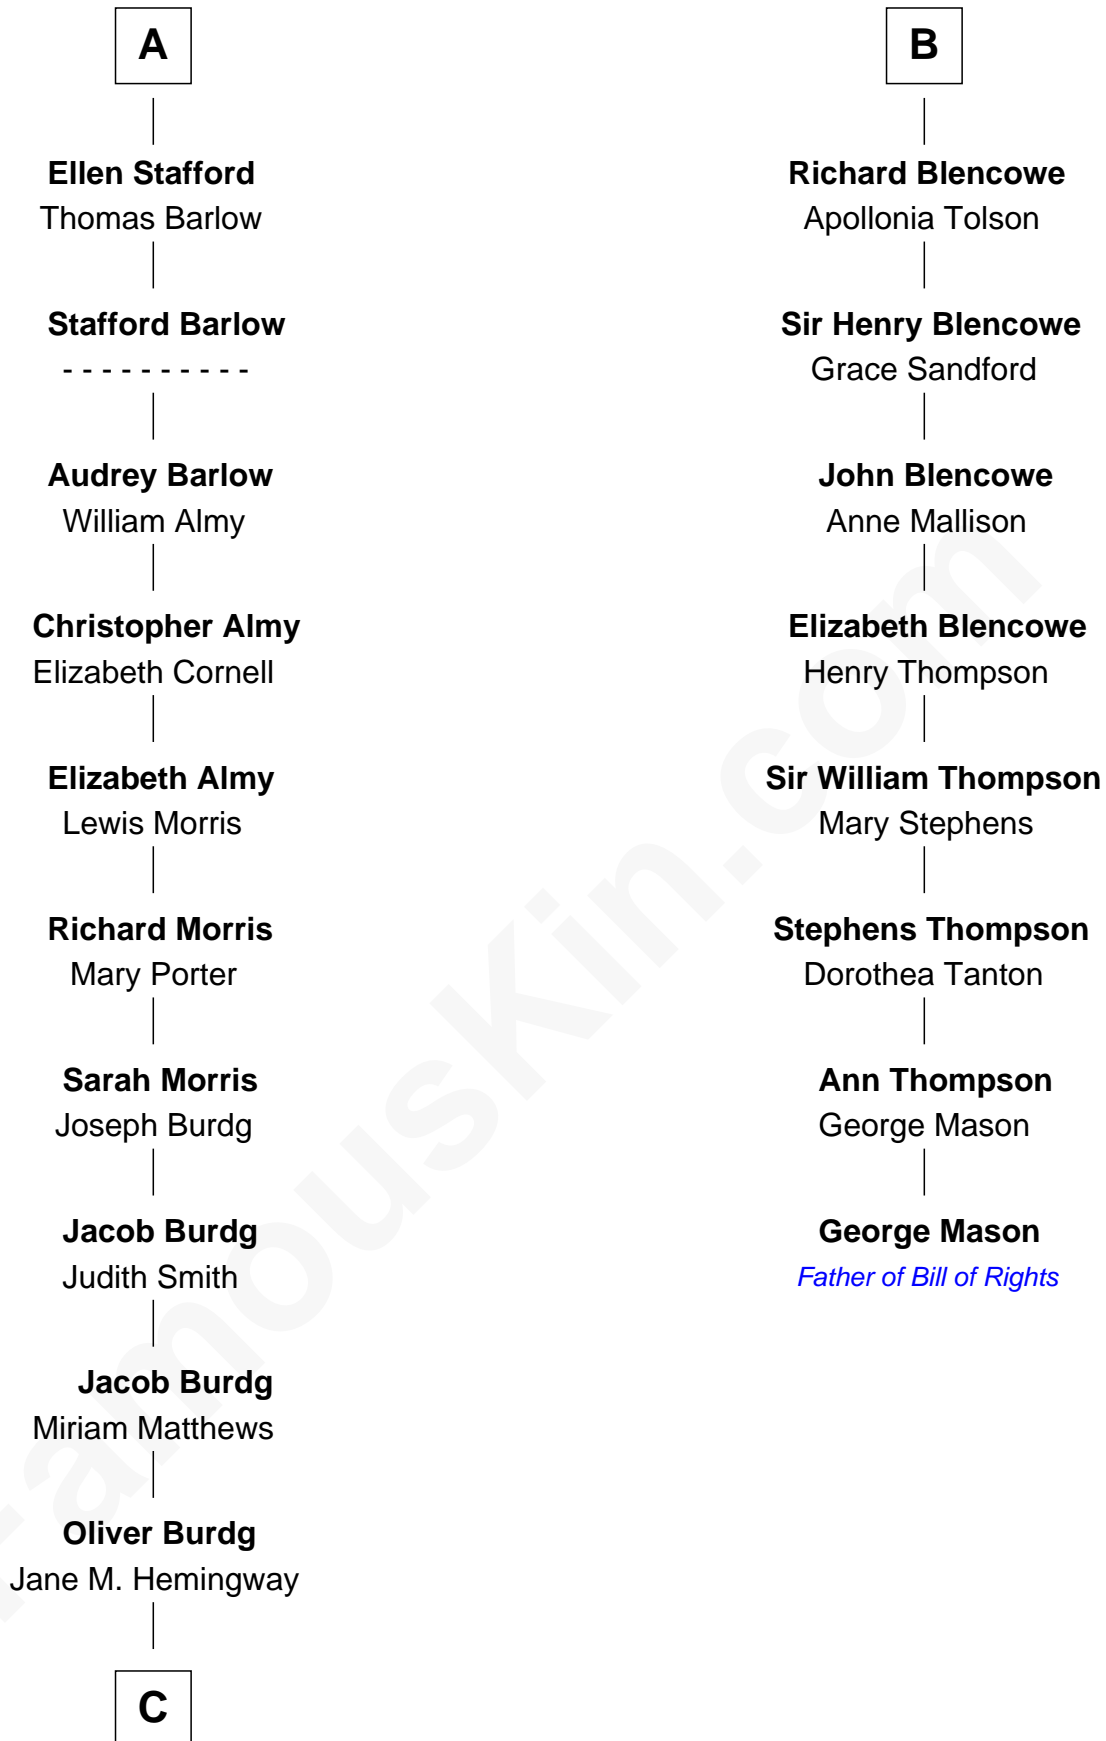

# FamousKin.com Relationship Chart of

**Richard Nixon**

*37th U.S. President*

14th cousin 5 times removed of

**George Mason**

*Father of the U.S. Bill of Rights*

**Ralph de Stafford**

*with wife*  
*Katherine de Hastang*

Grace Threlkeld

**Sir Humphrey Stafford**

Margaret Tame

**Winifred Dudley**

Anthony Blencowe

**A**

**B**

**C**

—  
**Almira Park Burdg**

Franklin Milhous

—  
**Hannah Milhous**

Francis Anthony Nixon

—  
**Richard Nixon**

*37th U.S. President*

FamousKin.com