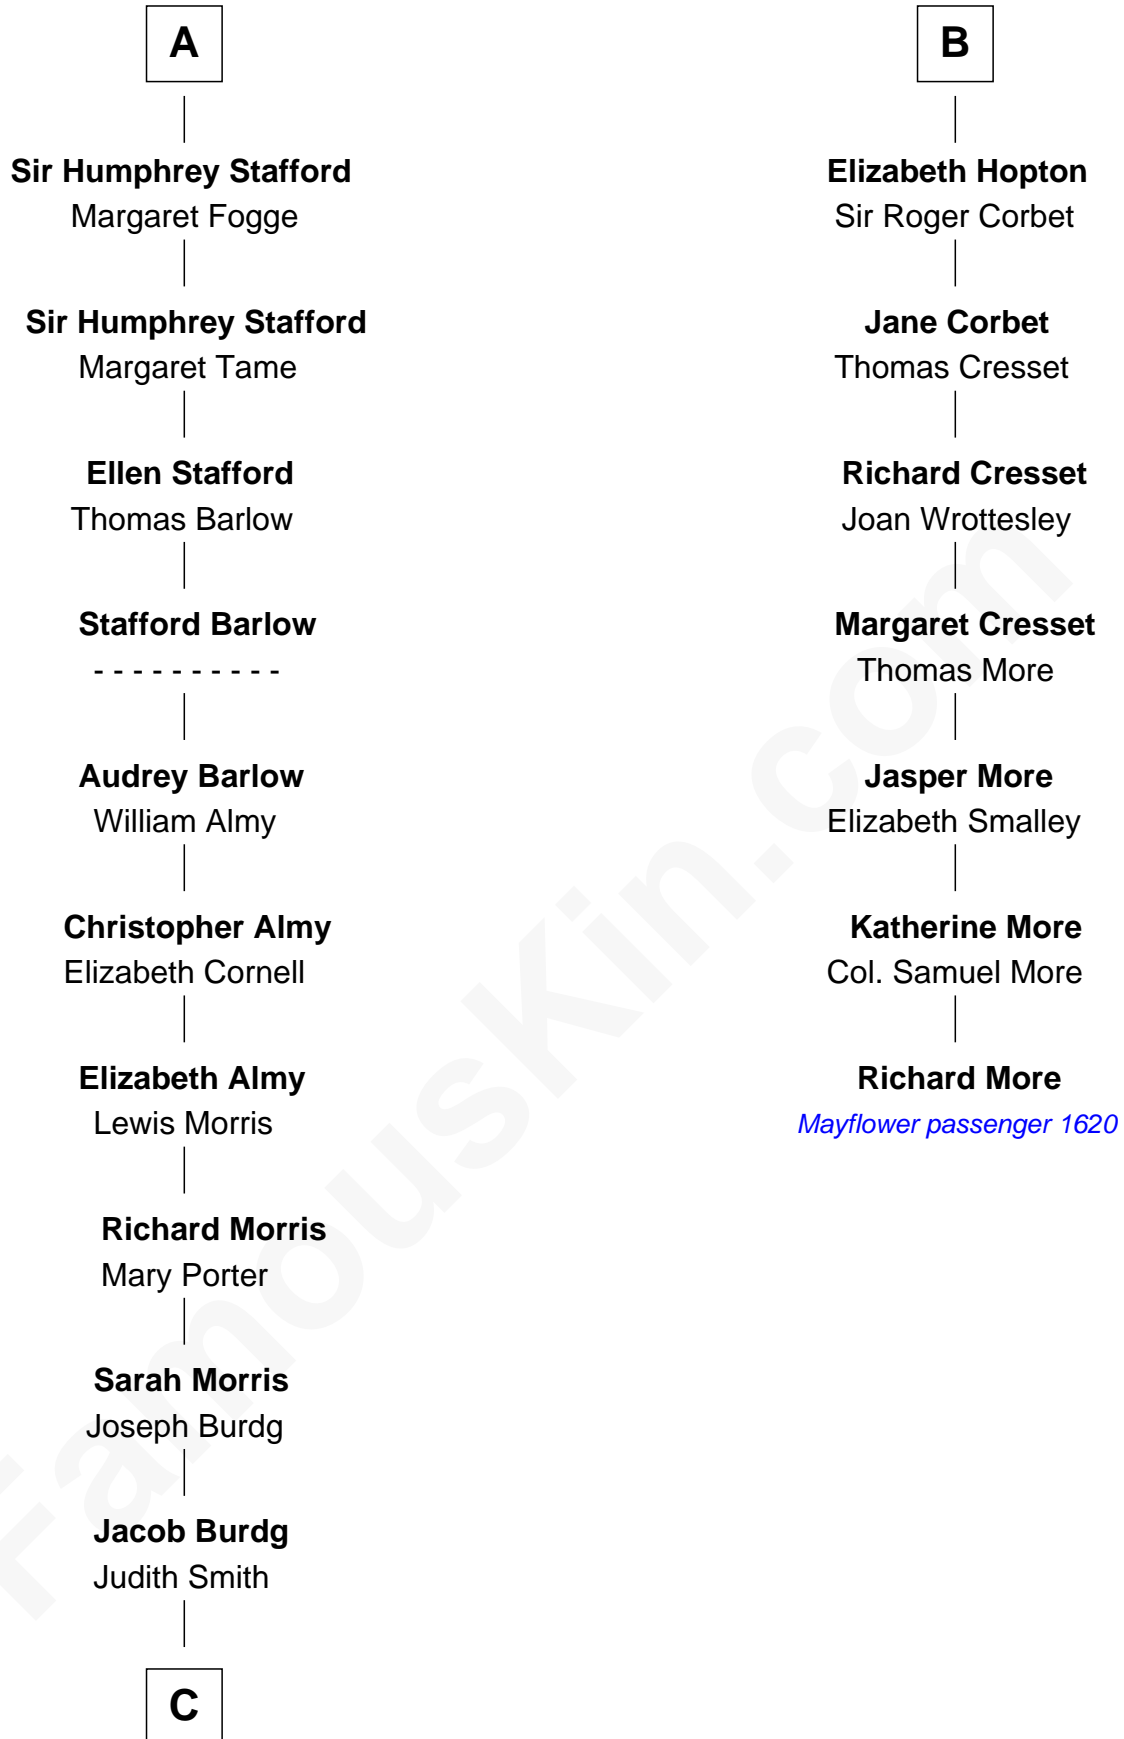

# FamousKin.com Relationship Chart of

**Richard Nixon**

37th U.S. President

13th cousin 8 times removed of

**Richard More**

(c1614 - c1696) Mayflower passenger 1620

**MAYFLOWER**

**John de Botetourte**

Maud FitzThomas

**C**

—  
**Jacob Burdg**  
Miriam Matthews

—  
**Oliver Burdg**  
Jane M. Hemingway

—  
**Almira Park Burdg**  
Franklin Milhous

—  
**Hannah Milhous**  
Francis Anthony Nixon

—  
**Richard Nixon**  
*37th U.S. President*