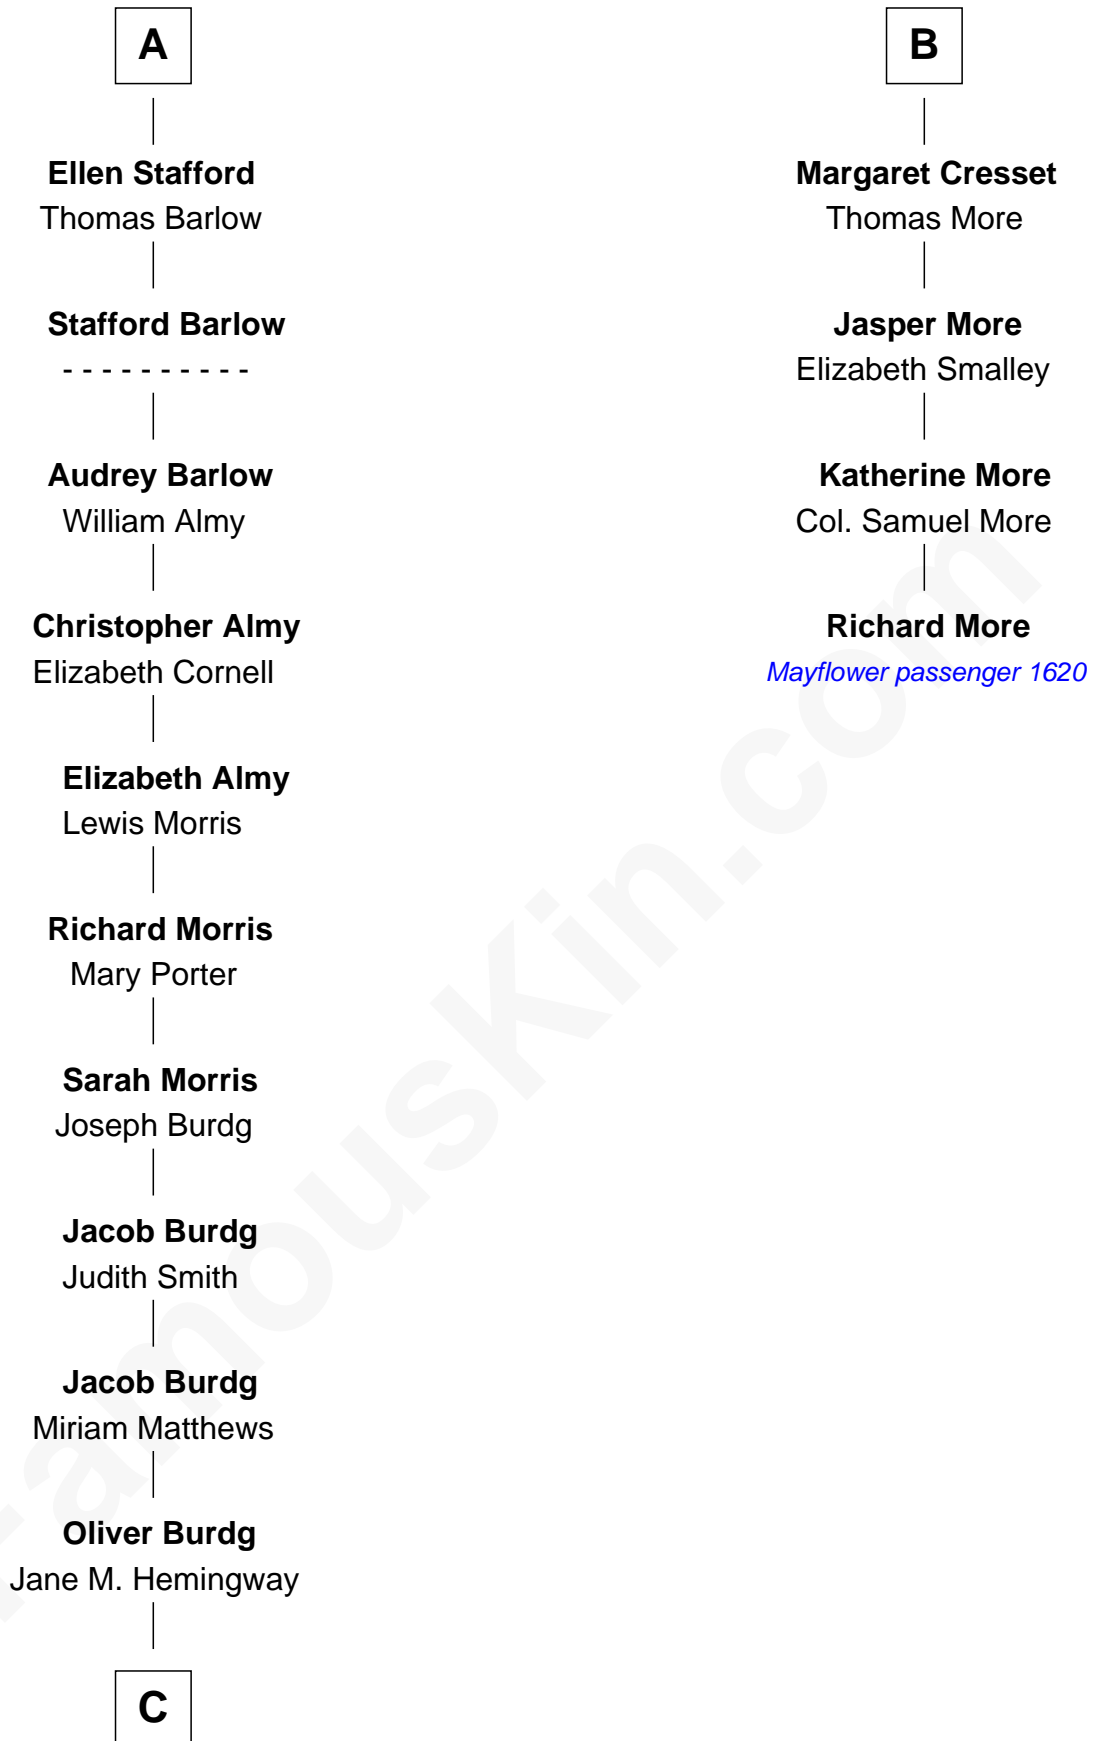

# FamousKin.com Relationship Chart of

**Richard Nixon**

*37th U.S. President*

10th cousin 9 times removed of

**Richard More**

*(c1614 - c1696) Mayflower passenger 1620*

**MAYFLOWER**

**C**

—  
**Almira Park Burdg**

Franklin Milhous

—  
**Hannah Milhous**

Francis Anthony Nixon

—  
**Richard Nixon**

*37th U.S. President*

FamousKin.com