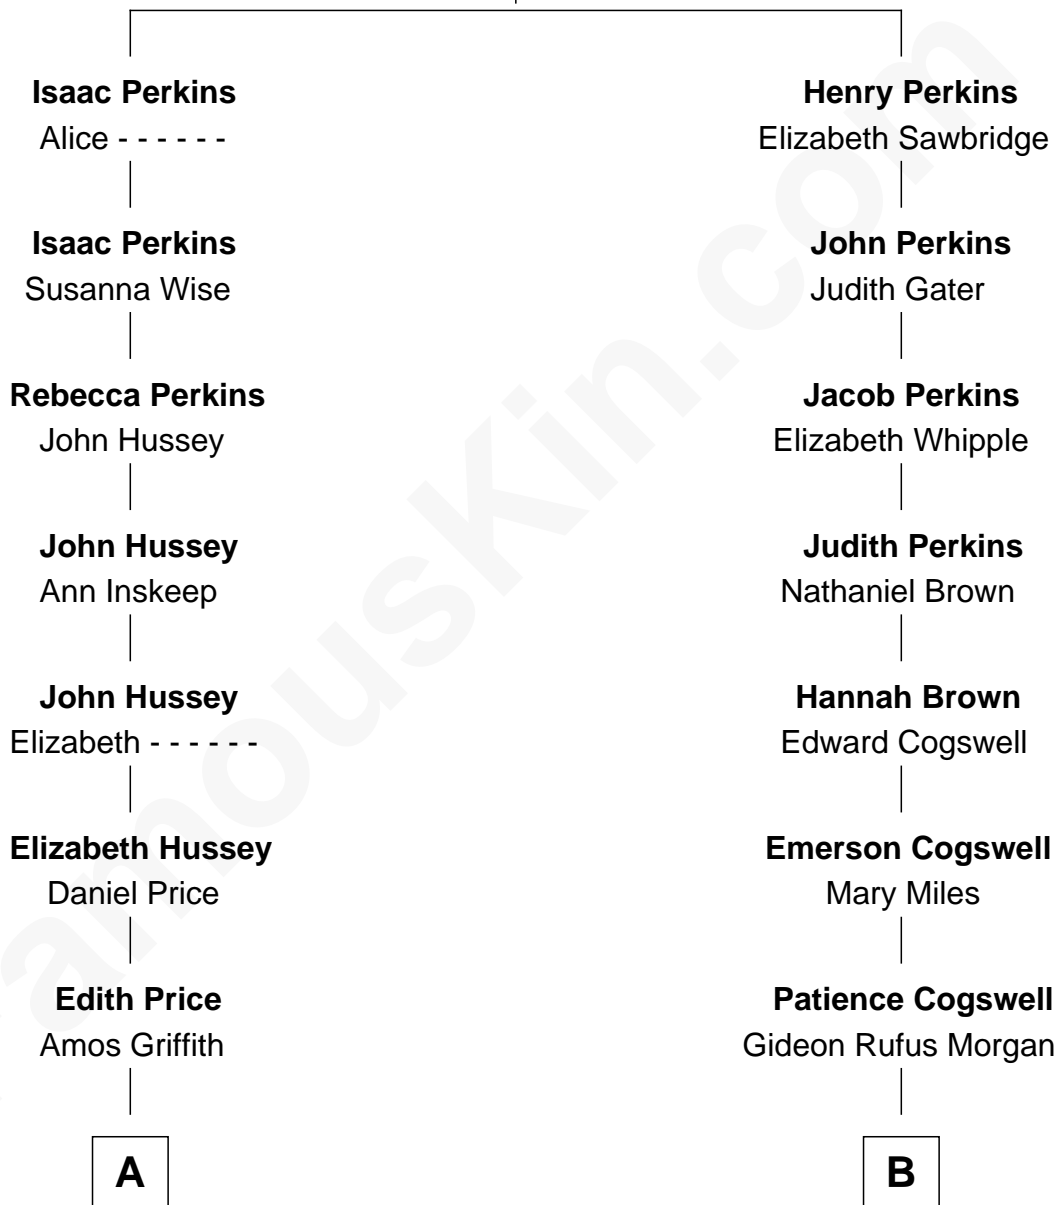

# FamousKin.com Relationship Chart of

**Richard Nixon**

*37th U.S. President*

10th cousin 1 time removed of

**Tennessee Williams**

*Author of A Streetcar Named Desire*

**Thomas Perkins**

Alice - - - - -

**A**

**Elizabeth Price Griffith**  
Joshua Vickers Milhous

**Franklin Milhous**  
Almira Park Burdg

**Hannah Milhous**  
Francis Anthony Nixon

**Richard Nixon**  
*37th U.S. President*

**B**

**Rufus Morgan**  
Elizabeth Trigg

**Rhoda Campbell Morgan**  
John Williams

**Thomas Lanier Williams**  
Isabelle Coffin

**Cornelius Coffin Williams**  
Edwina Dakin

**Tennessee Williams**  
*Author of A Streetcar Named Desire*