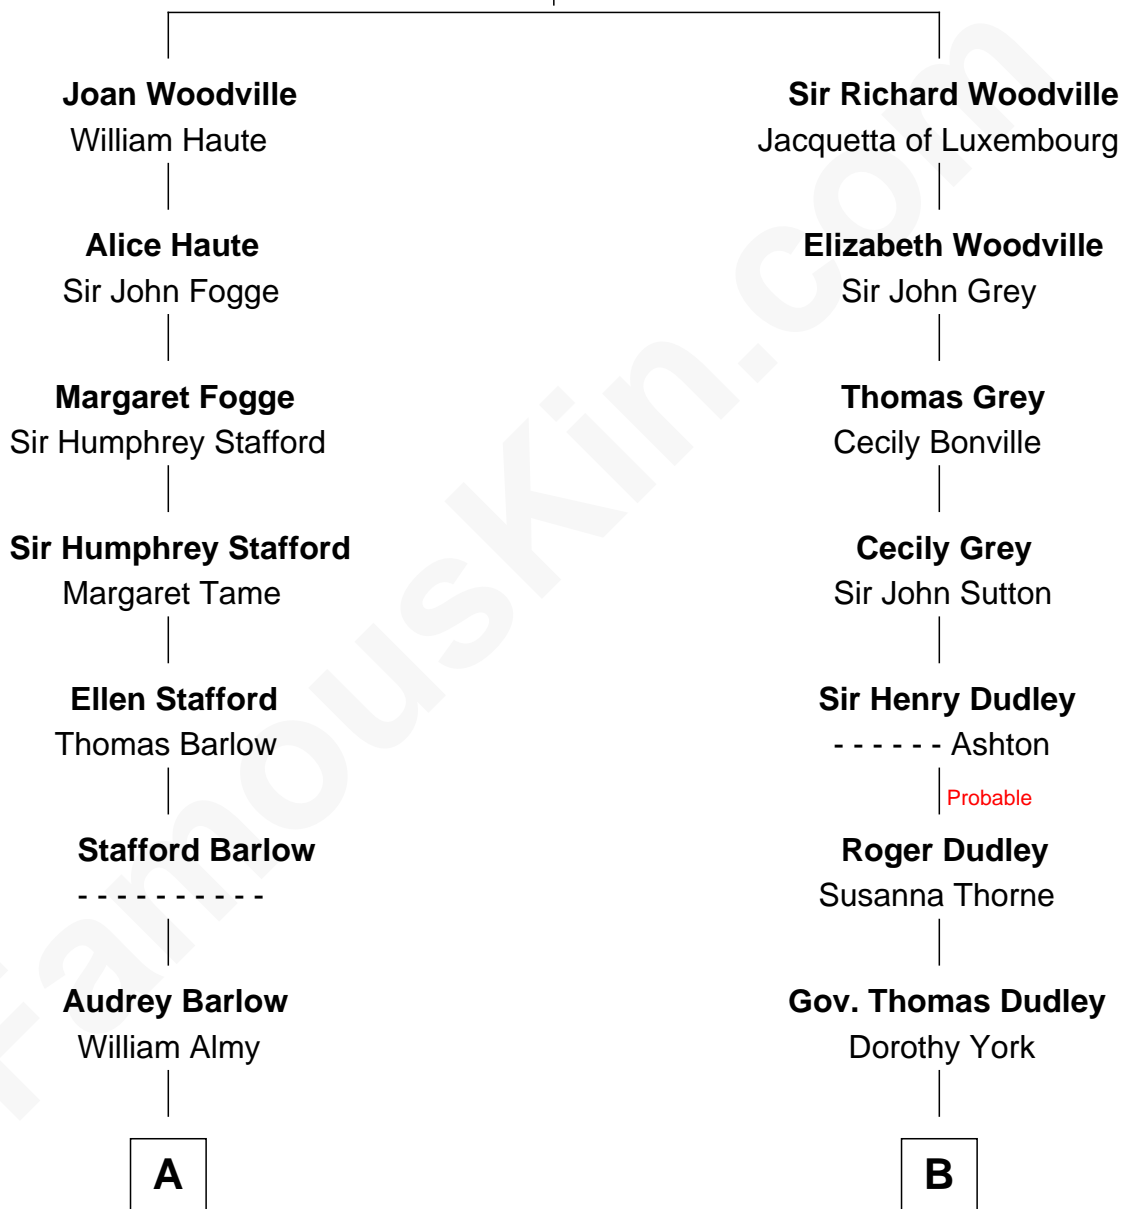

FamousKin.com Relationship Chart of

Richard Nixon

37th U.S. President

16th cousin of

Tennessee Williams

Author of A Streetcar Named Desire

Richard Woodville

Joan Bedlisgate

A

Christopher Almy

Elizabeth Cornell

Elizabeth Almy

Lewis Morris

Richard Morris

Mary Porter

Sarah Morris