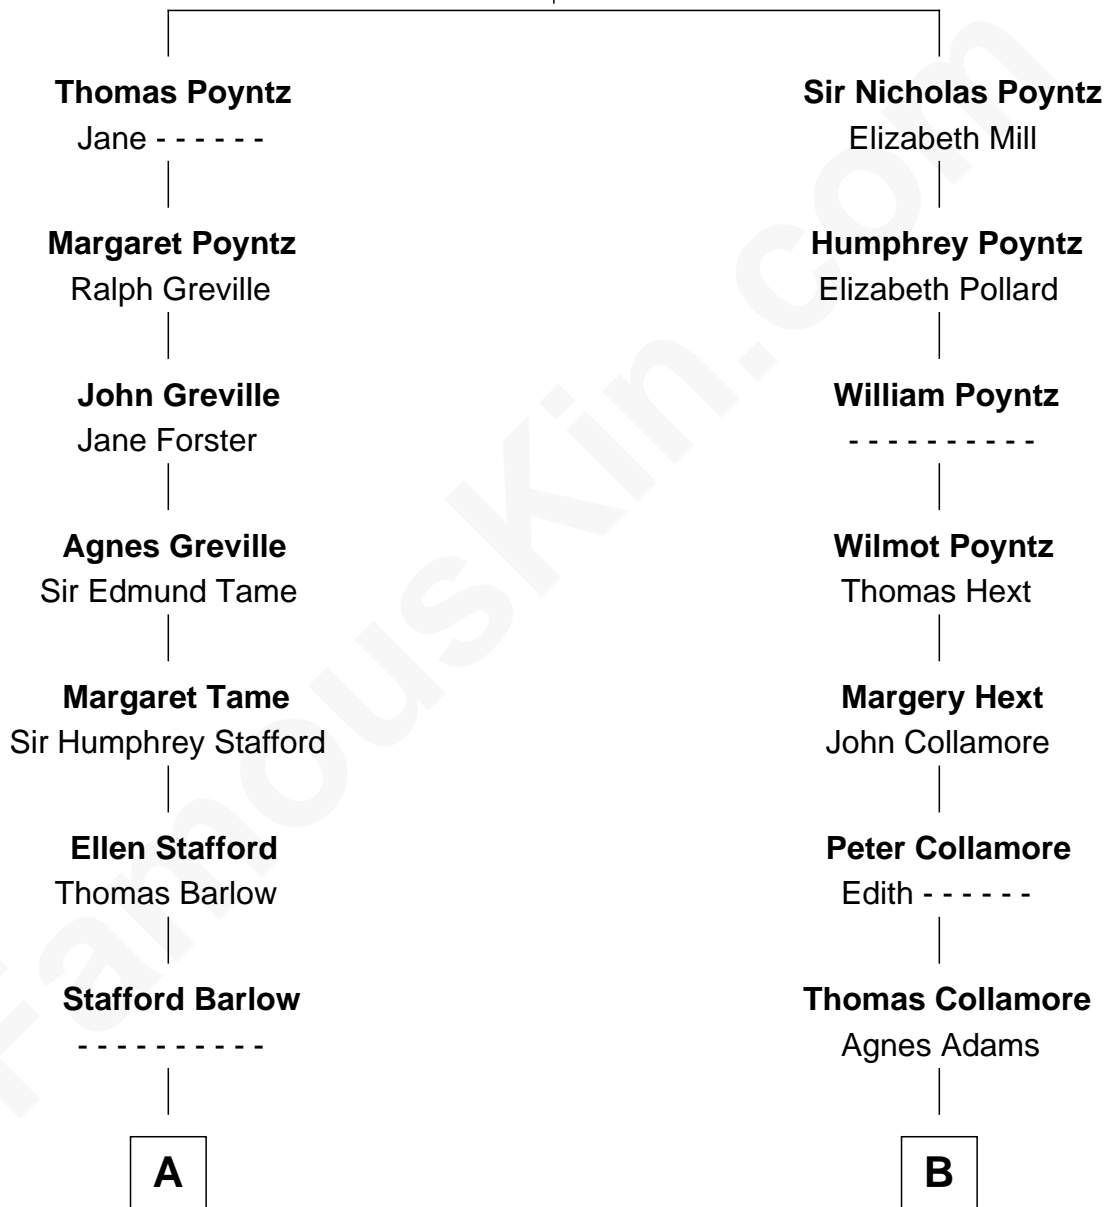

# FamousKin.com Relationship Chart of

**Richard Nixon**

*37th U.S. President*

17th cousin 2 times removed of

**Bill Gates**

*Founder of Microsoft*

**Robert Poyntz**  
Katherine FitzNichol

**C**

**James Willard Maxwell**

Adelle Thompson

**Mary A. Maxwell**

William Henry Gates

**Bill Gates**

*Founder of Microsoft*

FamousKin.com