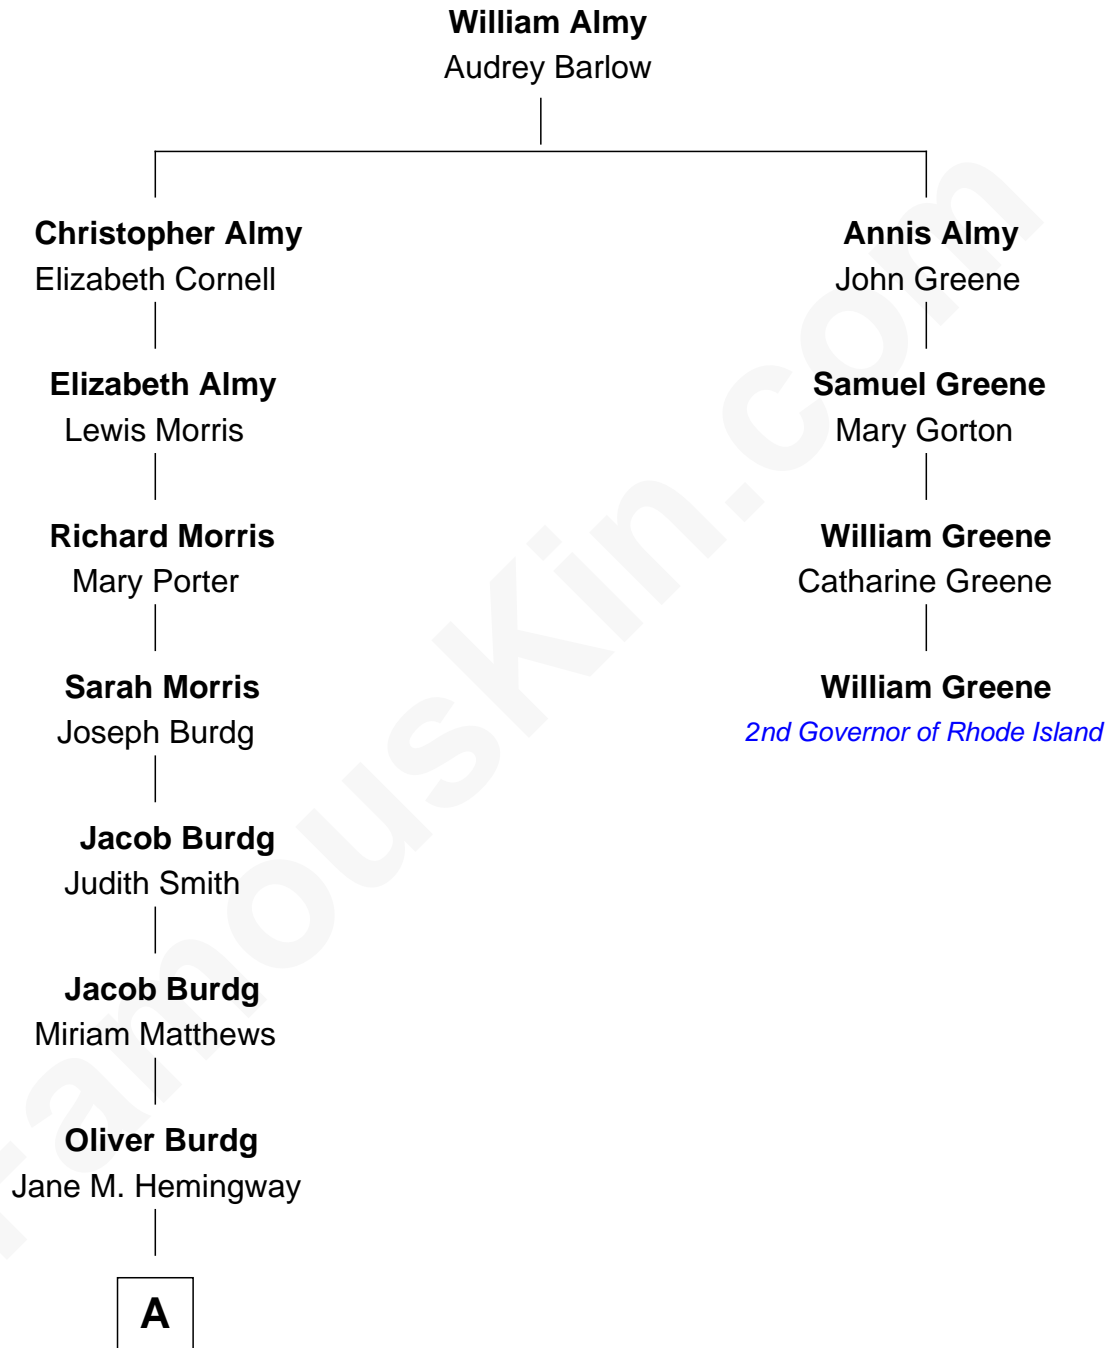

FamousKin.com Relationship Chart of

Richard Nixon

37th U.S. President

3rd cousin 6 times removed of

William Greene

2nd Governor of Rhode Island

A

—
Almira Park Burdg

Franklin Milhous

—
Hannah Milhous

Francis Anthony Nixon

—
Richard Nixon

37th U.S. President