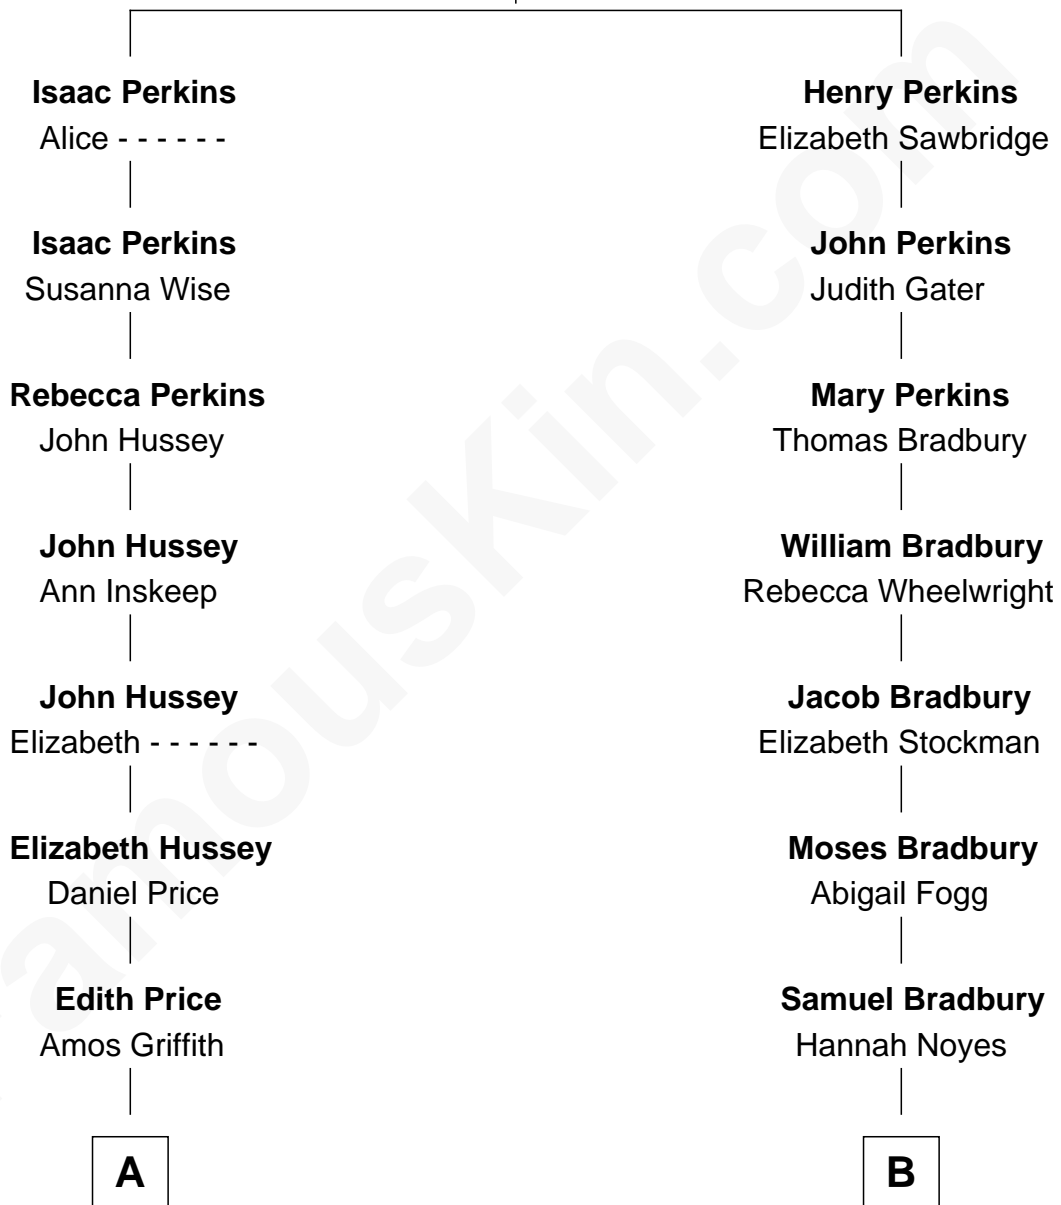

# FamousKin.com Relationship Chart of

**Richard Nixon**

*37th U.S. President*

10th cousin 1 time removed of

**Ray Bradbury**

*Author of The Martian Chronicles*

**Thomas Perkins**

Alice - - - - -

**A**

**Elizabeth Price Griffith**  
Joshua Vickers Milhous

**Franklin Milhous**  
Almira Park Burdg

**Hannah Milhous**  
Francis Anthony Nixon

**Richard Nixon**  
*37th U.S. President*

**B**

**Samuel Bradbury**  
Frances Mary Rohead

**Samuel Irving Bradbury**  
Mary Adell Spaulding

**Samuel Hinkston Bradbury**  
Minnie Alice Davis

**Leonard Spaulding Bradbury**  
Esther Marie Moberg

**Ray Bradbury**  
*Author of The Martian Chronicles*