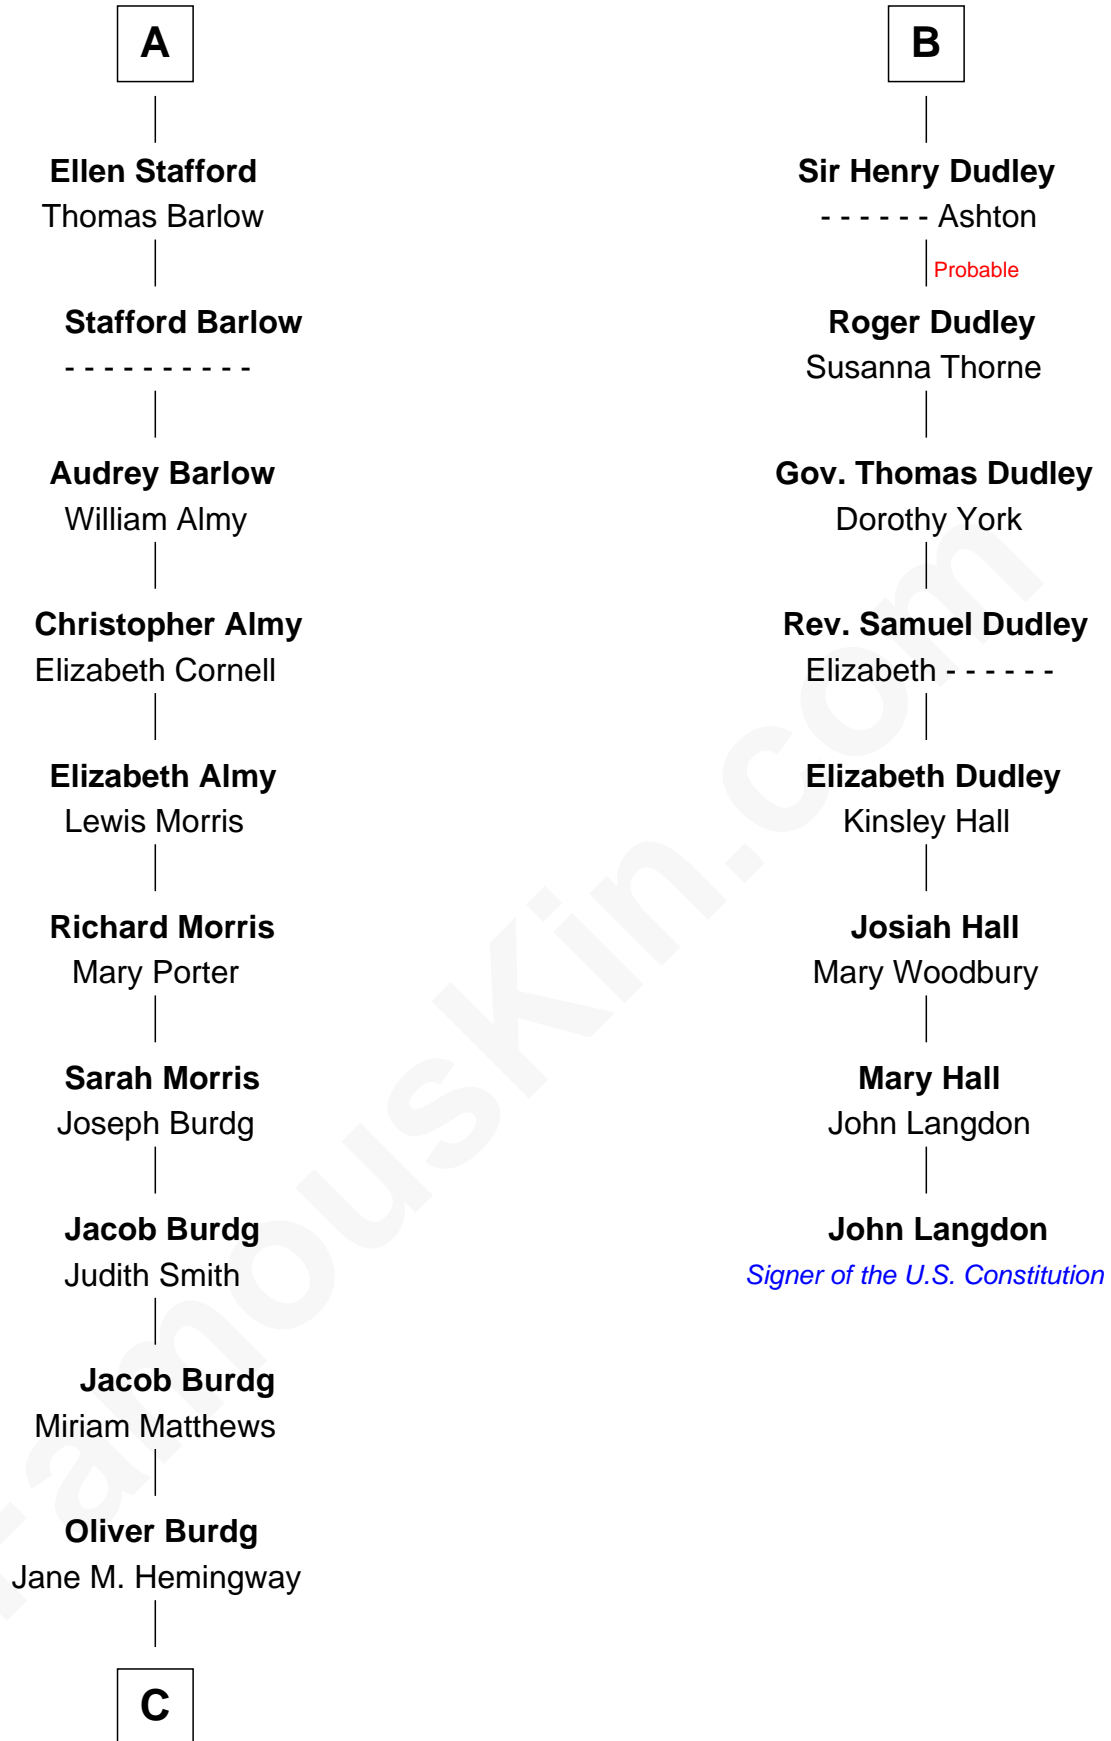

# FamousKin.com Relationship Chart of

**Richard Nixon**

*37th U.S. President*

14th cousin 5 times removed of

**John Langdon**

*Signer of the U.S. Constitution*

**Ralph de Stafford**

*with wife*  
*Katherine de Hastang*

**Beatrice de Stafford**

Thomas de Ros

**Margaret de Ros**

Sir Reynold Grey

**Margaret Grey**

Sir William Bonville

**William Bonville**

Elizabeth Harington

**William Bonville**

Katherine Neville

**Cecily Bonville**

Thomas Grey

**Cecily Grey**

Sir John Sutton

**B**

**C**

—  
**Almira Park Burdg**

Franklin Milhous

—  
**Hannah Milhous**

Francis Anthony Nixon

—  
**Richard Nixon**

*37th U.S. President*

FamousKin.com