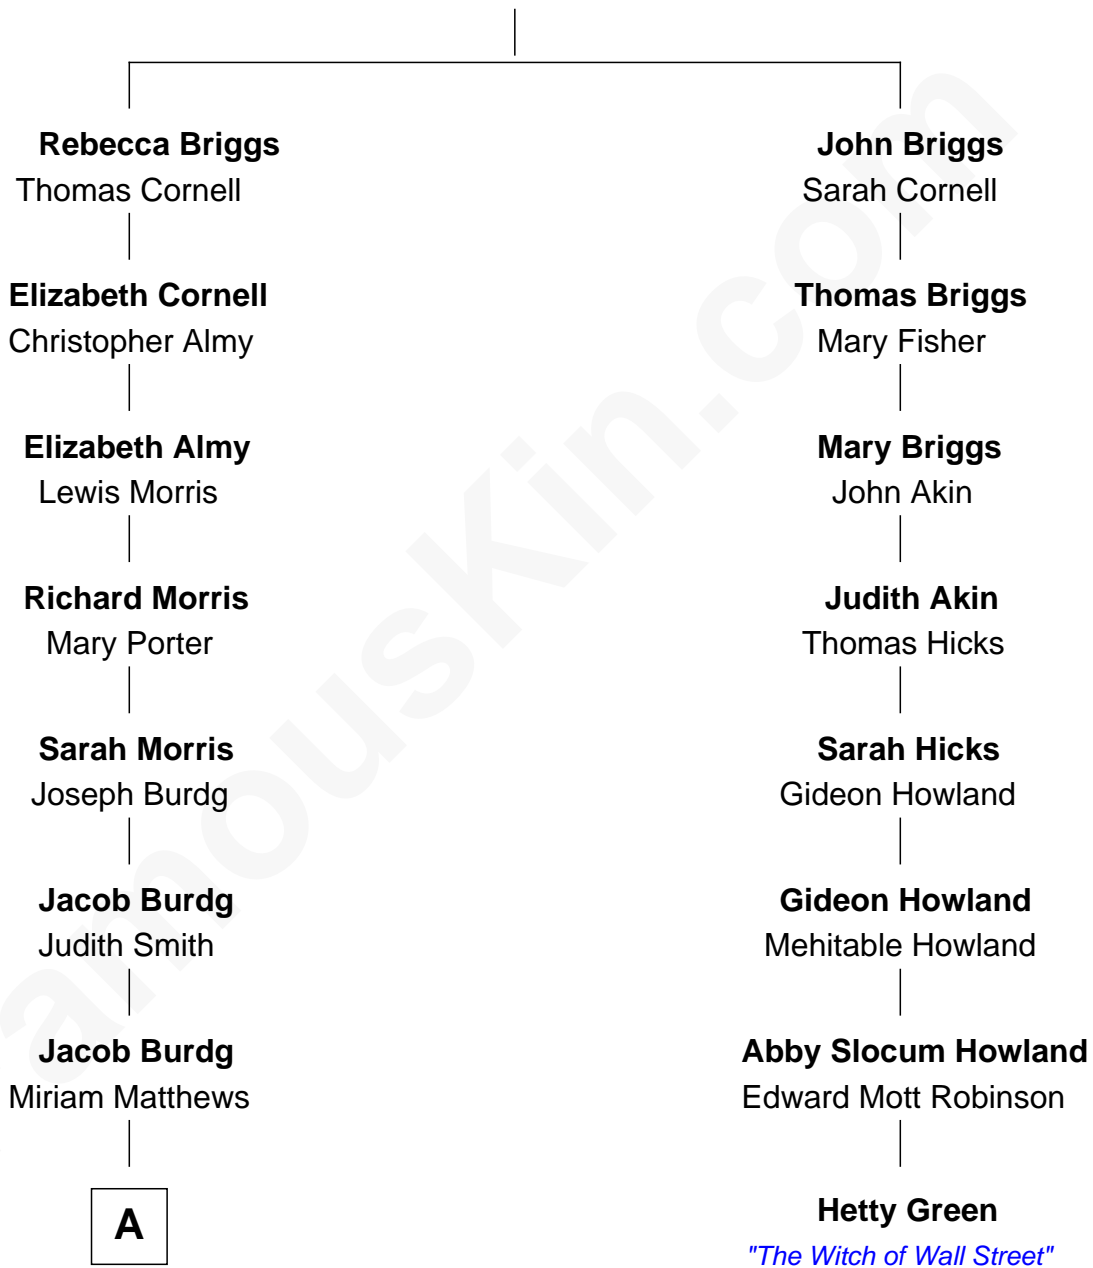

# FamousKin.com Relationship Chart of

**Richard Nixon**

*37th U.S. President*

7th cousin 3 times removed of

**Hetty Green**

*"The Witch of Wall Street"*

Henry Briggs

**A**

—  
**Oliver Burdg**  
Jane M. Hemingway

—  
**Almira Park Burdg**  
Franklin Milhous

—  
**Hannah Milhous**  
Francis Anthony Nixon

—  
**Richard Nixon**  
*37th U.S. President*

FamousKin.com