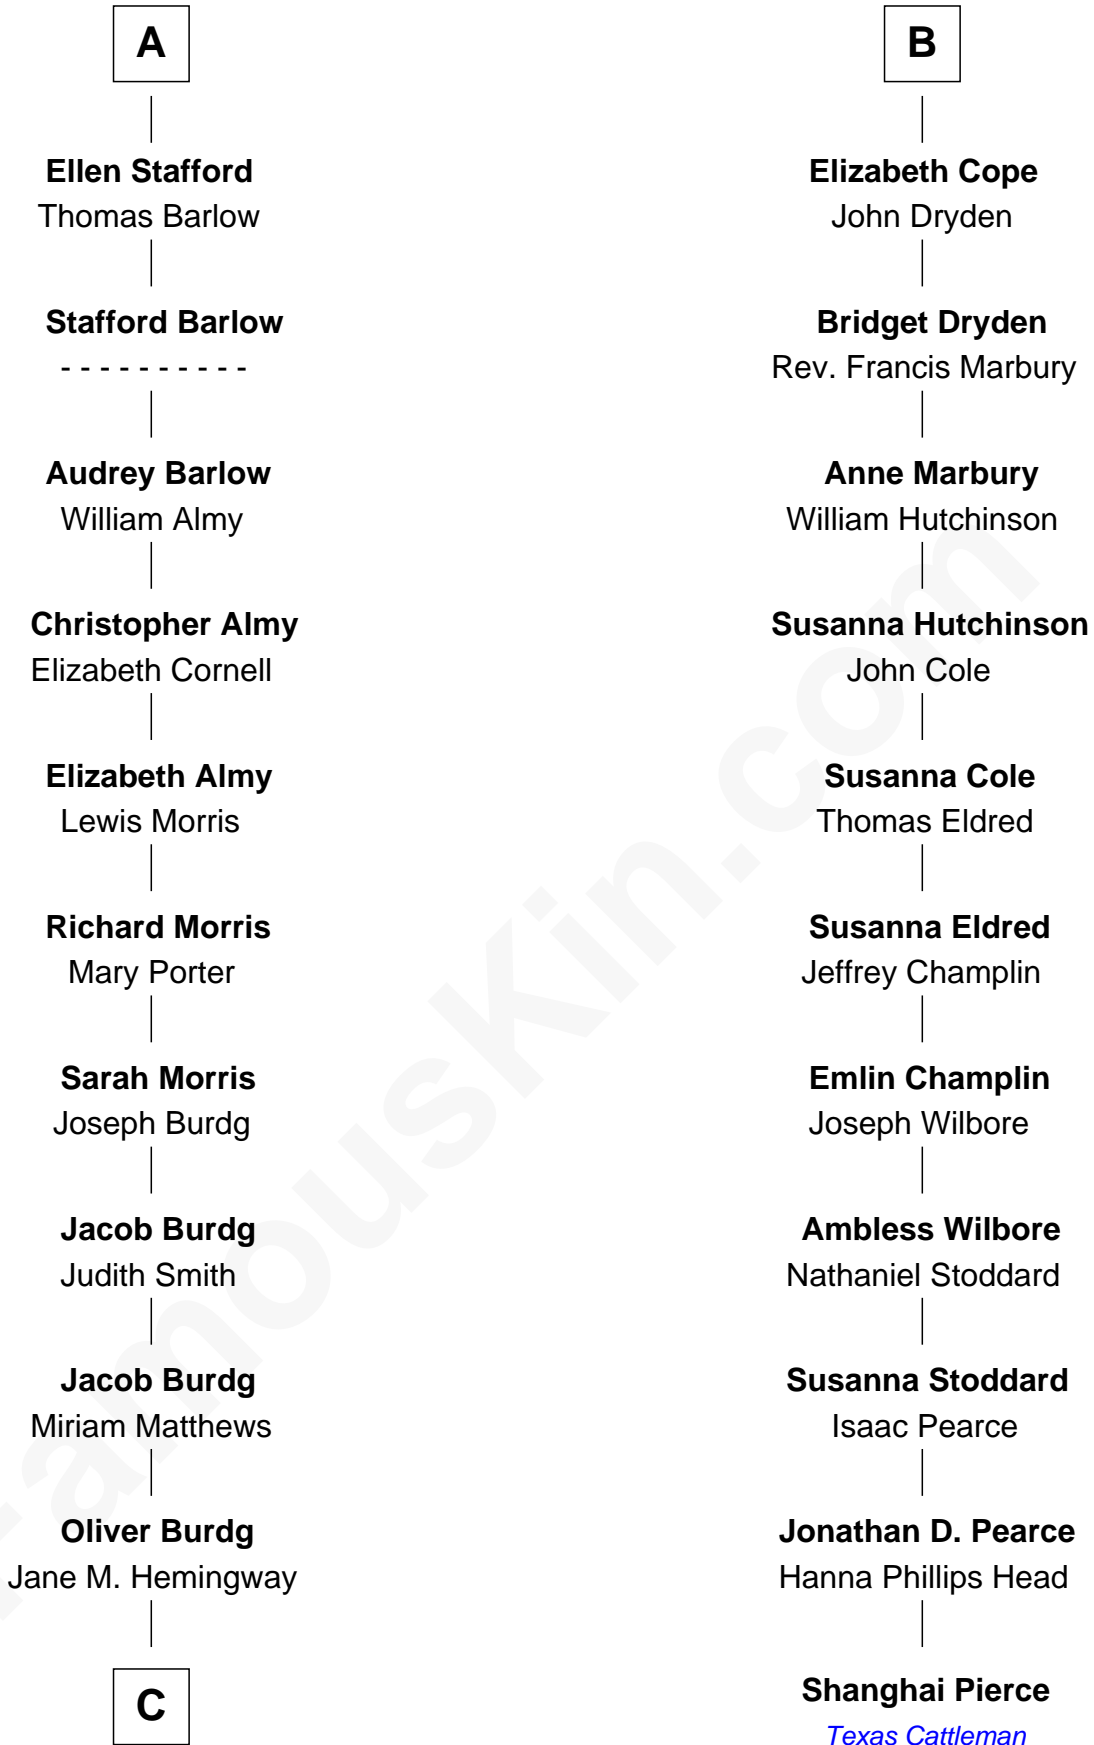

# FamousKin.com Relationship Chart of

**Richard Nixon**

*37th U.S. President*

17th cousin 2 times removed of

**Shanghai Pierce**

*Texas Cattleman*

**Ralph de Stafford**

*with wife  
Katherine de Hastang*

**Elizabeth de Stafford**

John de Ferrers

**Robert de Ferrers**

Margaret Despencer

**Phillippa Ferrers**

Sir Thomas Greene

**Elizabeth Greene**

William Raleigh

**Sir Edward Raleigh**

Margaret Verney

**Sir Edward Raleigh**

Anne Chamberlayne

**Bridget Raleigh**

Sir John Cope

**B**

**C**

—  
**Almira Park Burdg**

Franklin Milhous

—  
**Hannah Milhous**

Francis Anthony Nixon

—  
**Richard Nixon**

*37th U.S. President*

FamousKin.com