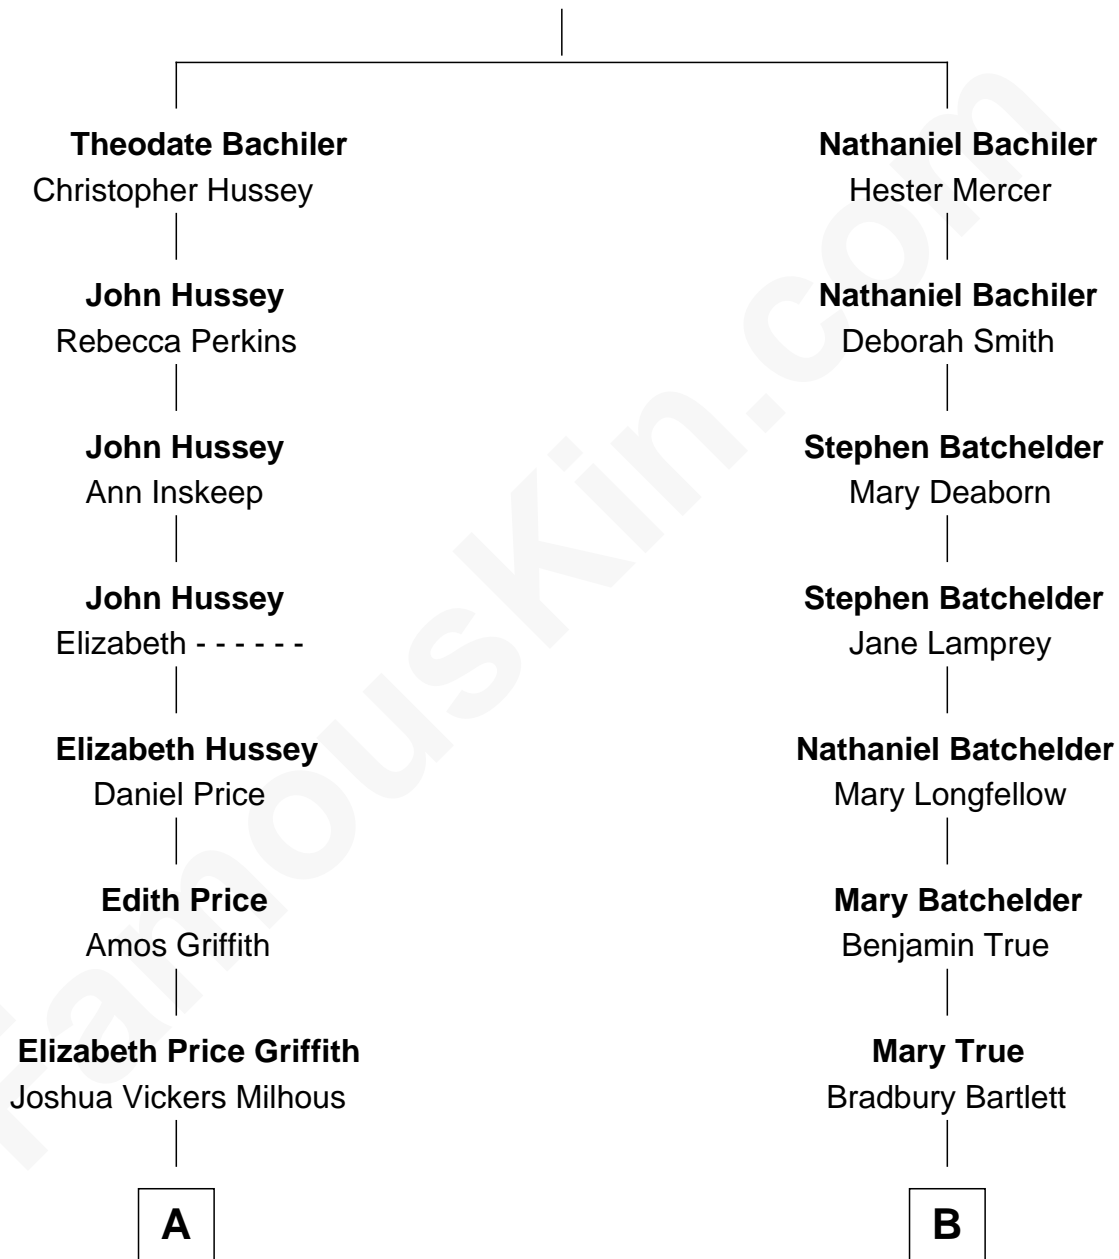

FamousKin.com Relationship Chart of

Richard Nixon

37th U.S. President

9th cousin 1 time removed of

Alan Shepard

Mercury and Apollo Astronaut

Stephen Bachiler

A

Franklin Milhous
Almira Park Burdg

Hannah Milhous
Francis Anthony Nixon

Richard Nixon
37th U.S. President

B

Thomas Bradbury Bartlett
Victoria Elizabeth Williams Cilley

Annie Elizabeth Bartlett
Frederick Johnson Shepard

Alan Bartlett Shepard
Pauline Renza Emerson

Alan Shepard
Mercury and Apollo Astronaut

FamousKin.com