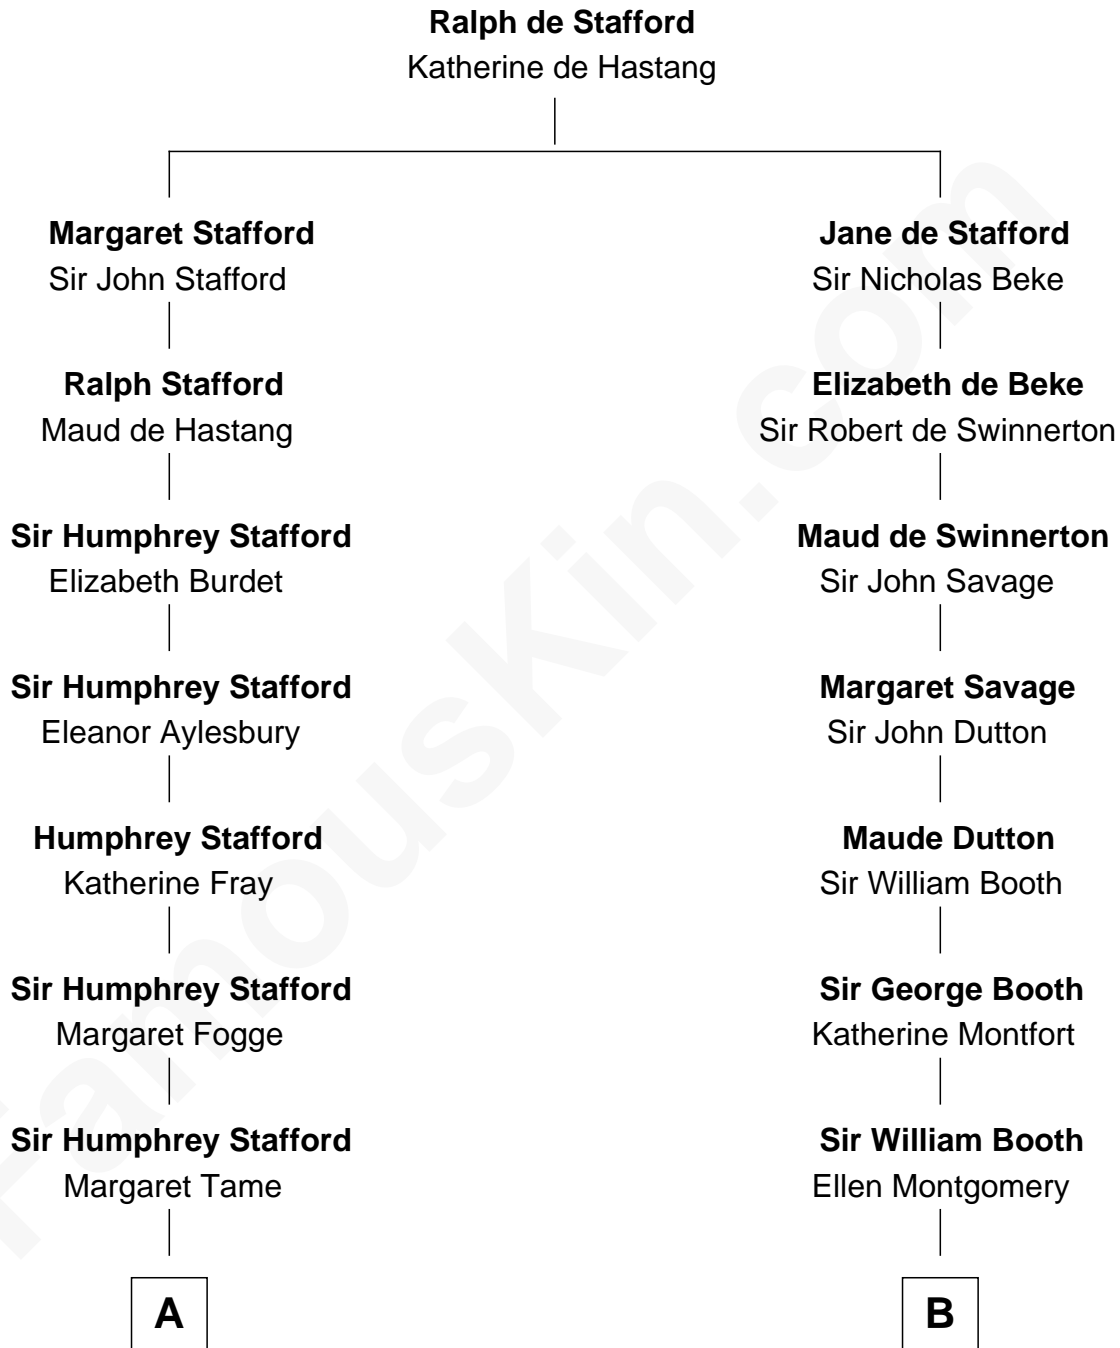

FamousKin.com Relationship Chart of

Richard Nixon

37th U.S. President

19th cousin 1 time removed of

Christian Herter

59th Governor of Massachusetts

C

Almira Park Burdg
Franklin Milhous

Hannah Milhous
Francis Anthony Nixon

Richard Nixon
37th U.S. President

D

Archibald Miles
Mary Treese

Mary Miles
Christian Herter

Albert Herter
Adele McGinnis

Christian Herter
59th Governor of Massachusetts