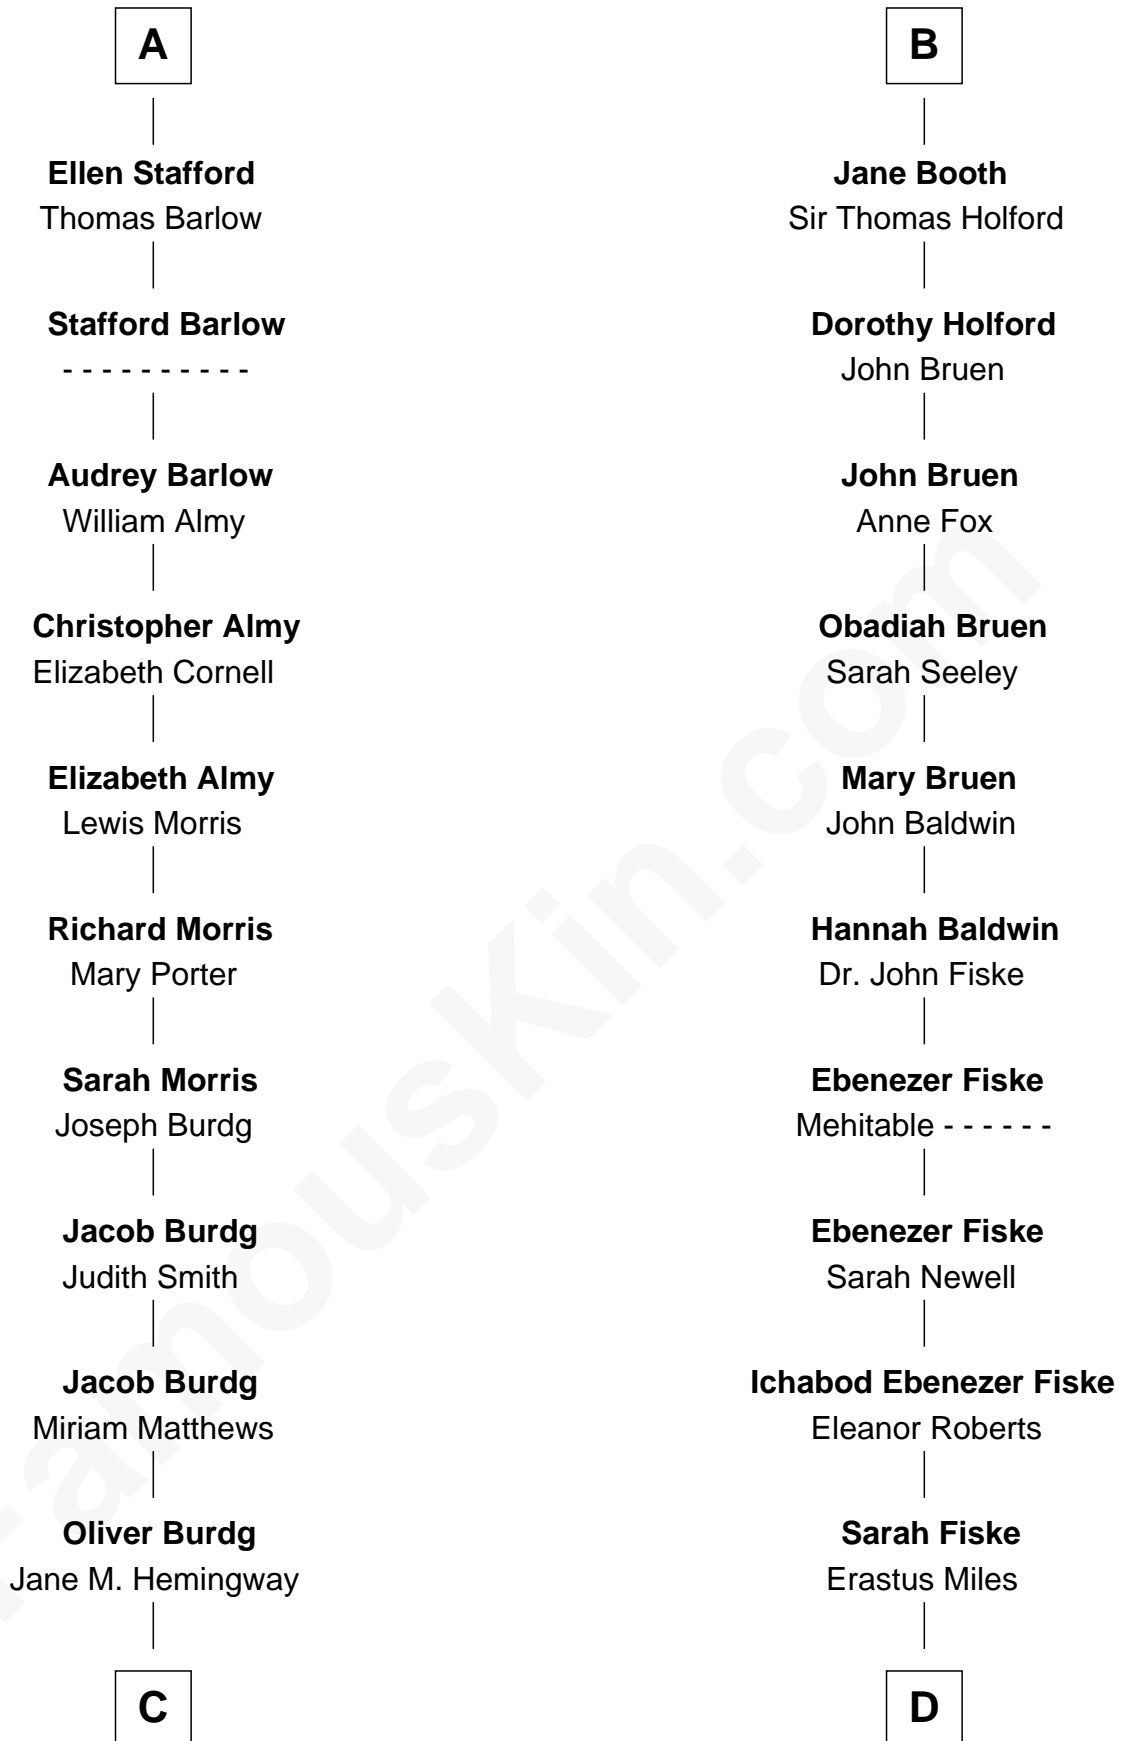

FamousKin.com Relationship Chart of

Richard Nixon

37th U.S. President

19th cousin 1 time removed of

Christian Herter

59th Governor of Massachusetts

C

Almira Park Burdg
Franklin Milhous

Hannah Milhous
Francis Anthony Nixon

Richard Nixon
37th U.S. President

D

Archibald Miles
Mary Treese

Mary Miles
Christian Herter

Albert Herter
Adele McGinnis

Christian Herter
59th Governor of Massachusetts