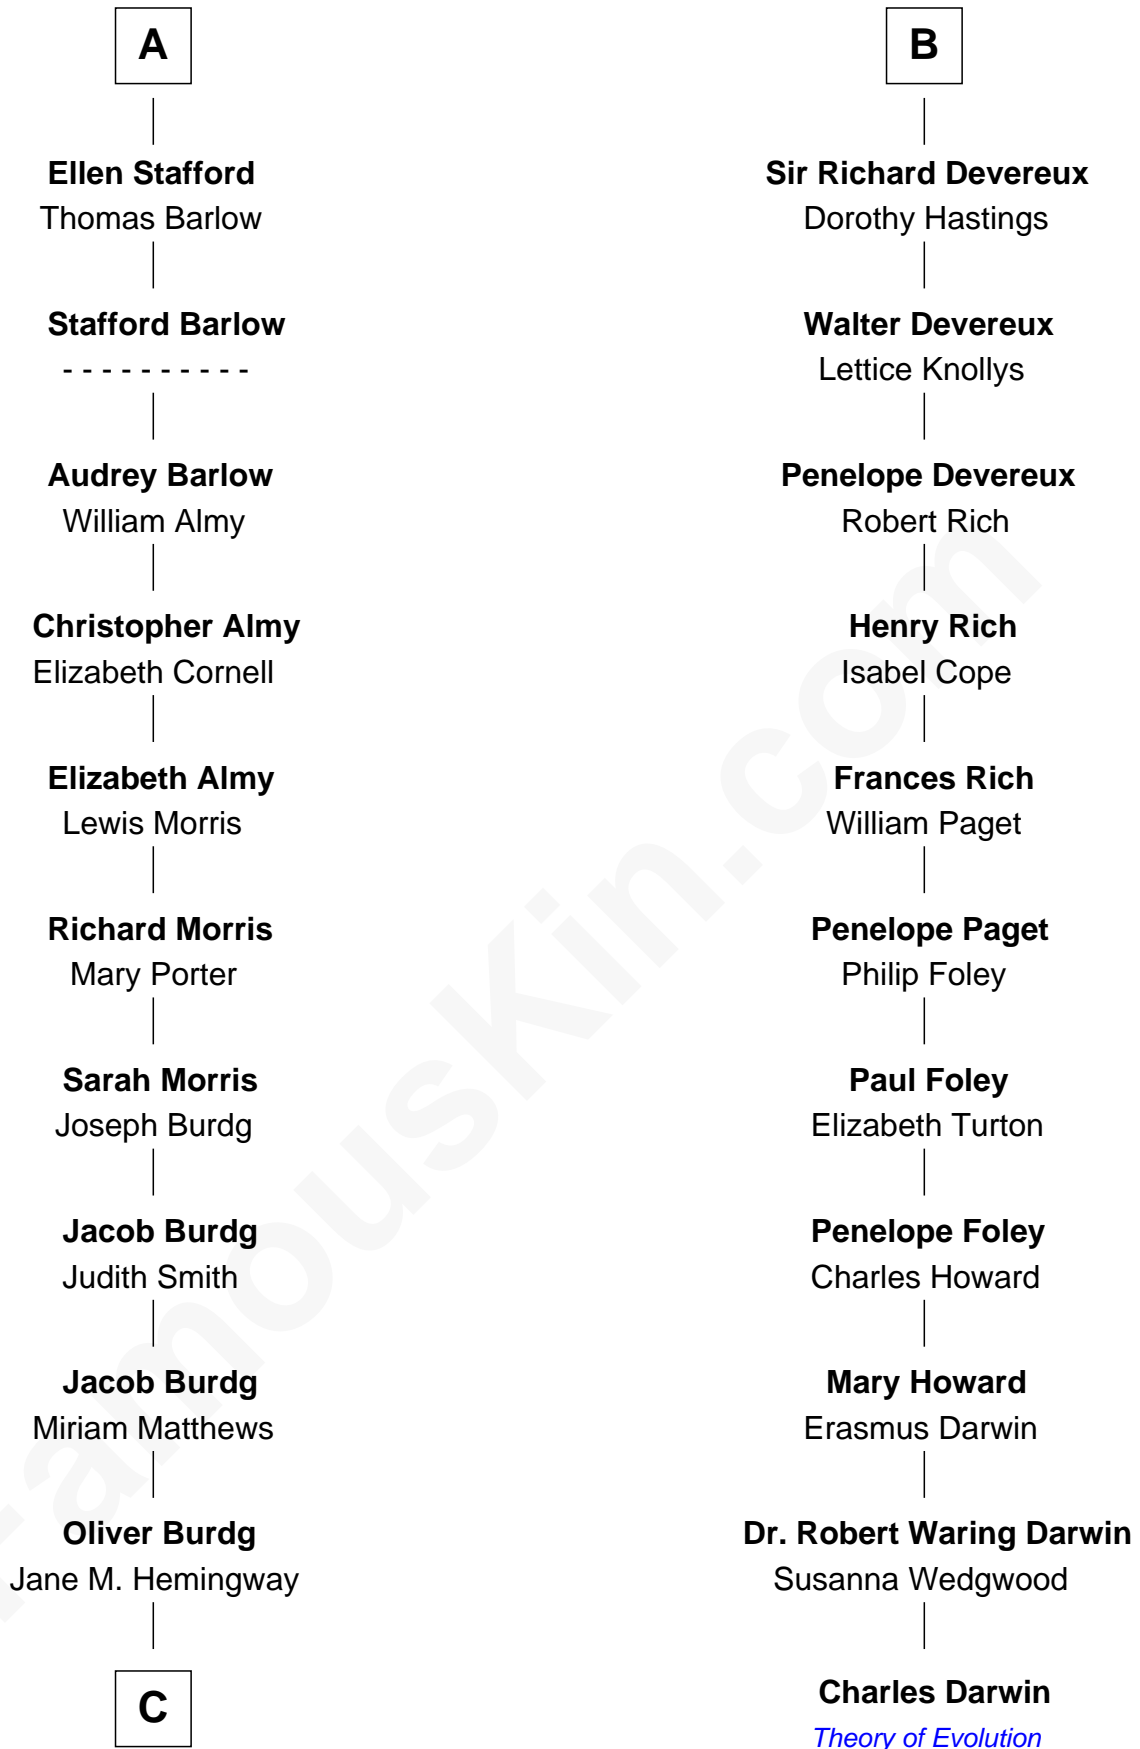

# FamousKin.com Relationship Chart of

**Richard Nixon**

*37th U.S. President*

17th cousin 2 times removed of

**Charles Darwin**

*Theory of Evolution*

**Ralph de Stafford**

*with wife  
Katherine de Hastang*

Elizabeth Belknap

**Humphrey Stafford**

Katherine Fray

**Anne Ferrers**

Sir Walter Devereux

**Sir Humphrey Stafford**

Margaret Fogge

**John Devereux**

Cecily Bouchier

**Sir Humphrey Stafford**

Margaret Tame

**Walter Devereux**

Mary Grey

**A**

**B**

**C**

—  
**Almira Park Burdg**  
Franklin Milhous

—  
**Hannah Milhous**  
Francis Anthony Nixon

—  
**Richard Nixon**  
*37th U.S. President*

FamousKin.com