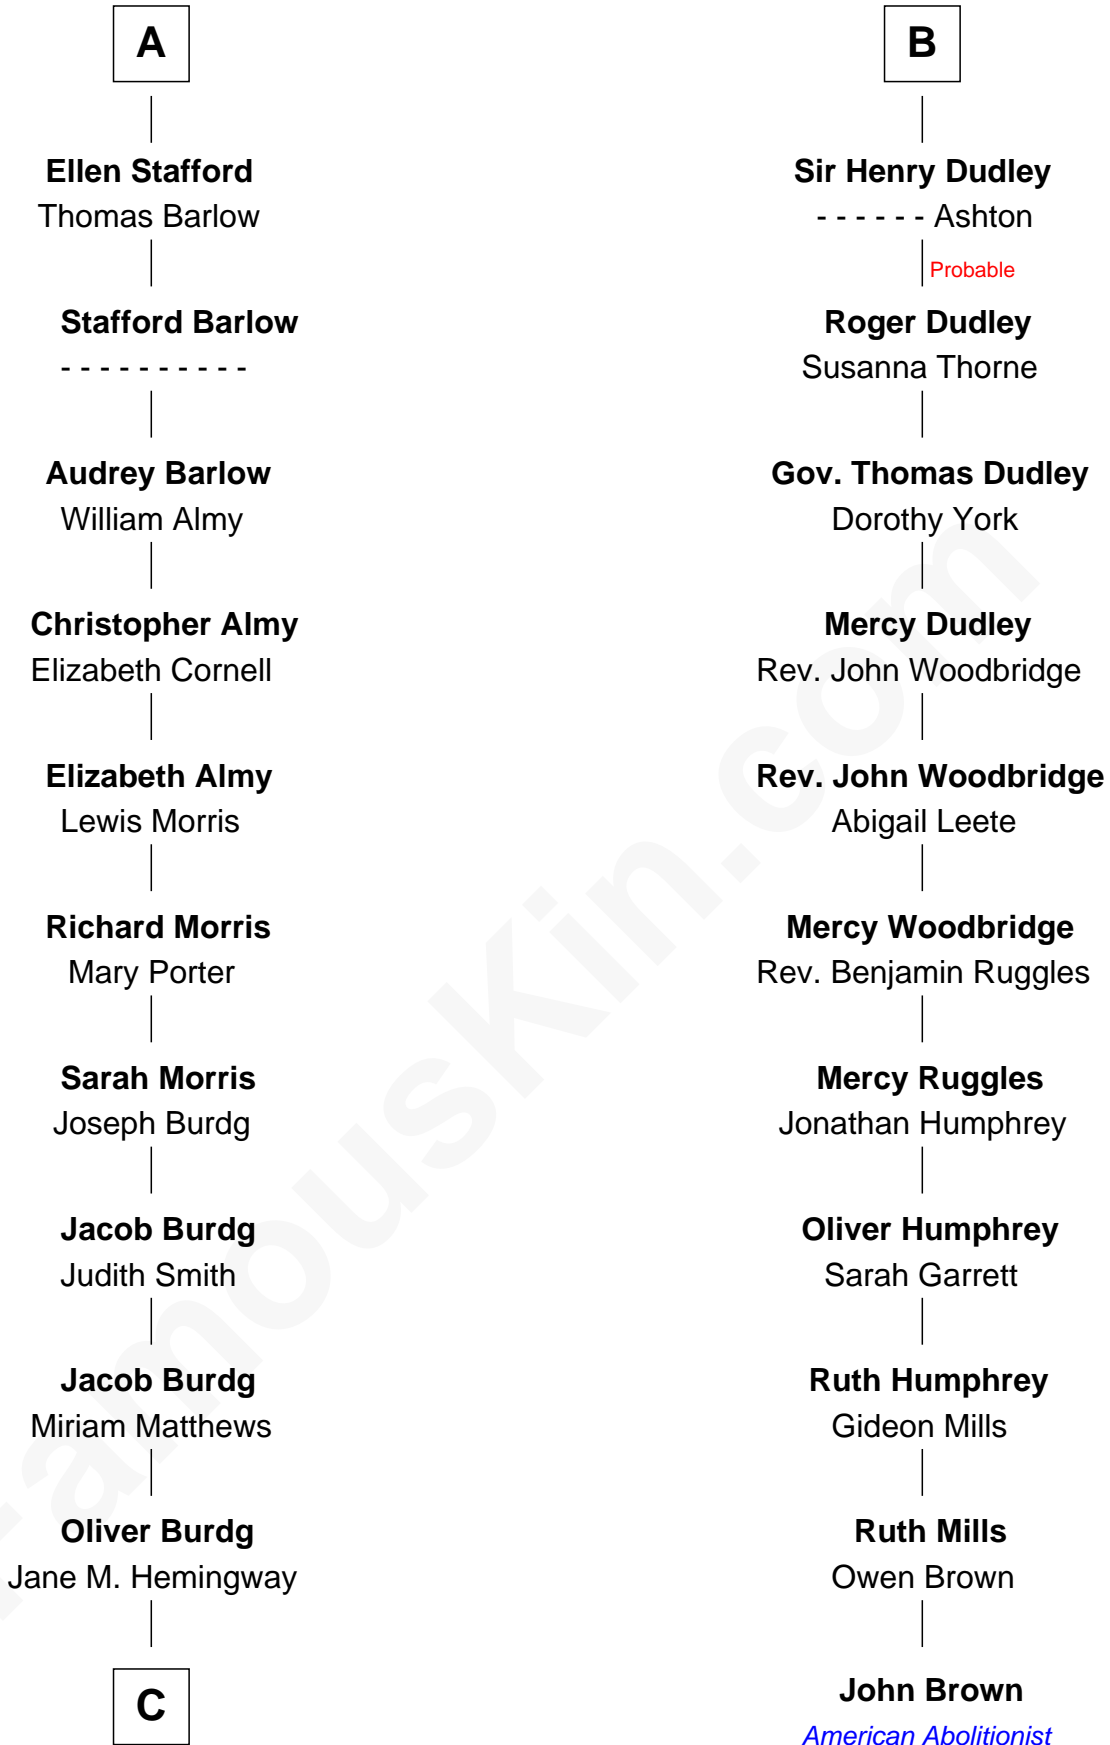

# FamousKin.com Relationship Chart of

**Richard Nixon**

*37th U.S. President*

17th cousin 2 times removed of

**John Brown**

*American Abolitionist*

**Ralph de Stafford**

*with wife  
Katherine de Hastang*

Elizabeth Harington

**Humphrey Stafford**

Katherine Fray

**William Bonville**

Katherine Neville

**Sir Humphrey Stafford**

Margaret Fogge

**Cecily Bonville**

Thomas Grey

**Sir Humphrey Stafford**

Margaret Tame

**Cecily Grey**

Sir John Sutton

**A**

**B**

**C**

—  
**Almira Park Burdg**

Franklin Milhous

—  
**Hannah Milhous**

Francis Anthony Nixon

—  
**Richard Nixon**

*37th U.S. President*

FamousKin.com