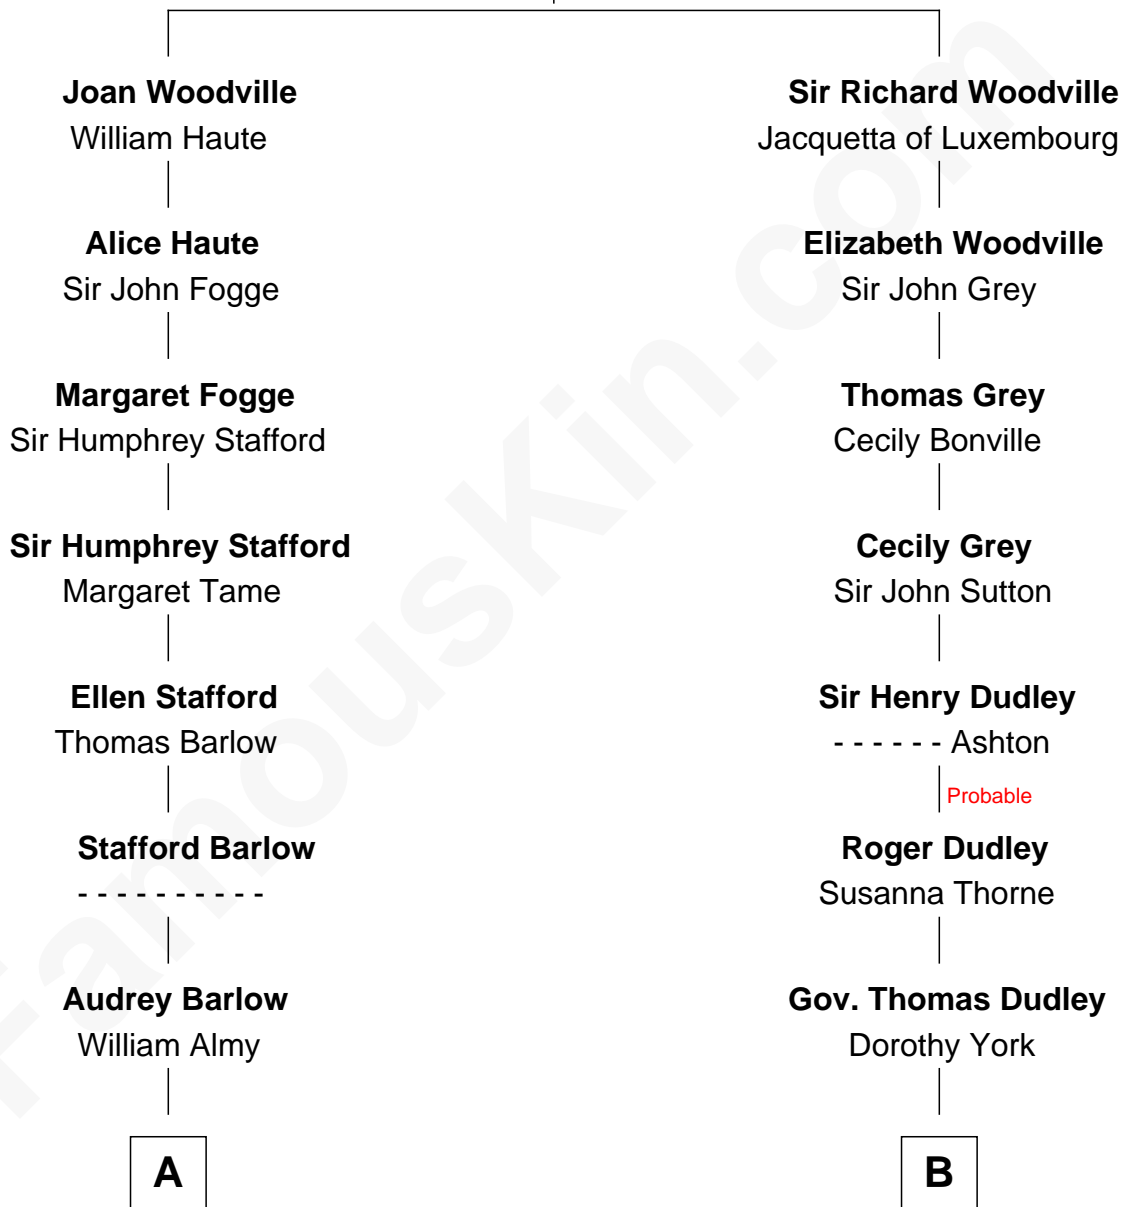

# FamousKin.com Relationship Chart of

**Richard Nixon**

*37th U.S. President*

16th cousin 3 times removed of

**Paget Brewster**

*TV Actress*

**Richard Woodville**

Joan Bedlisgate

**C**

**Joan Ryerson**

George Washington Wales Brewster

**Galen Brewster**

Hathaway Tew

**Paget Brewster**

*TV Actress*

FamousKin.com