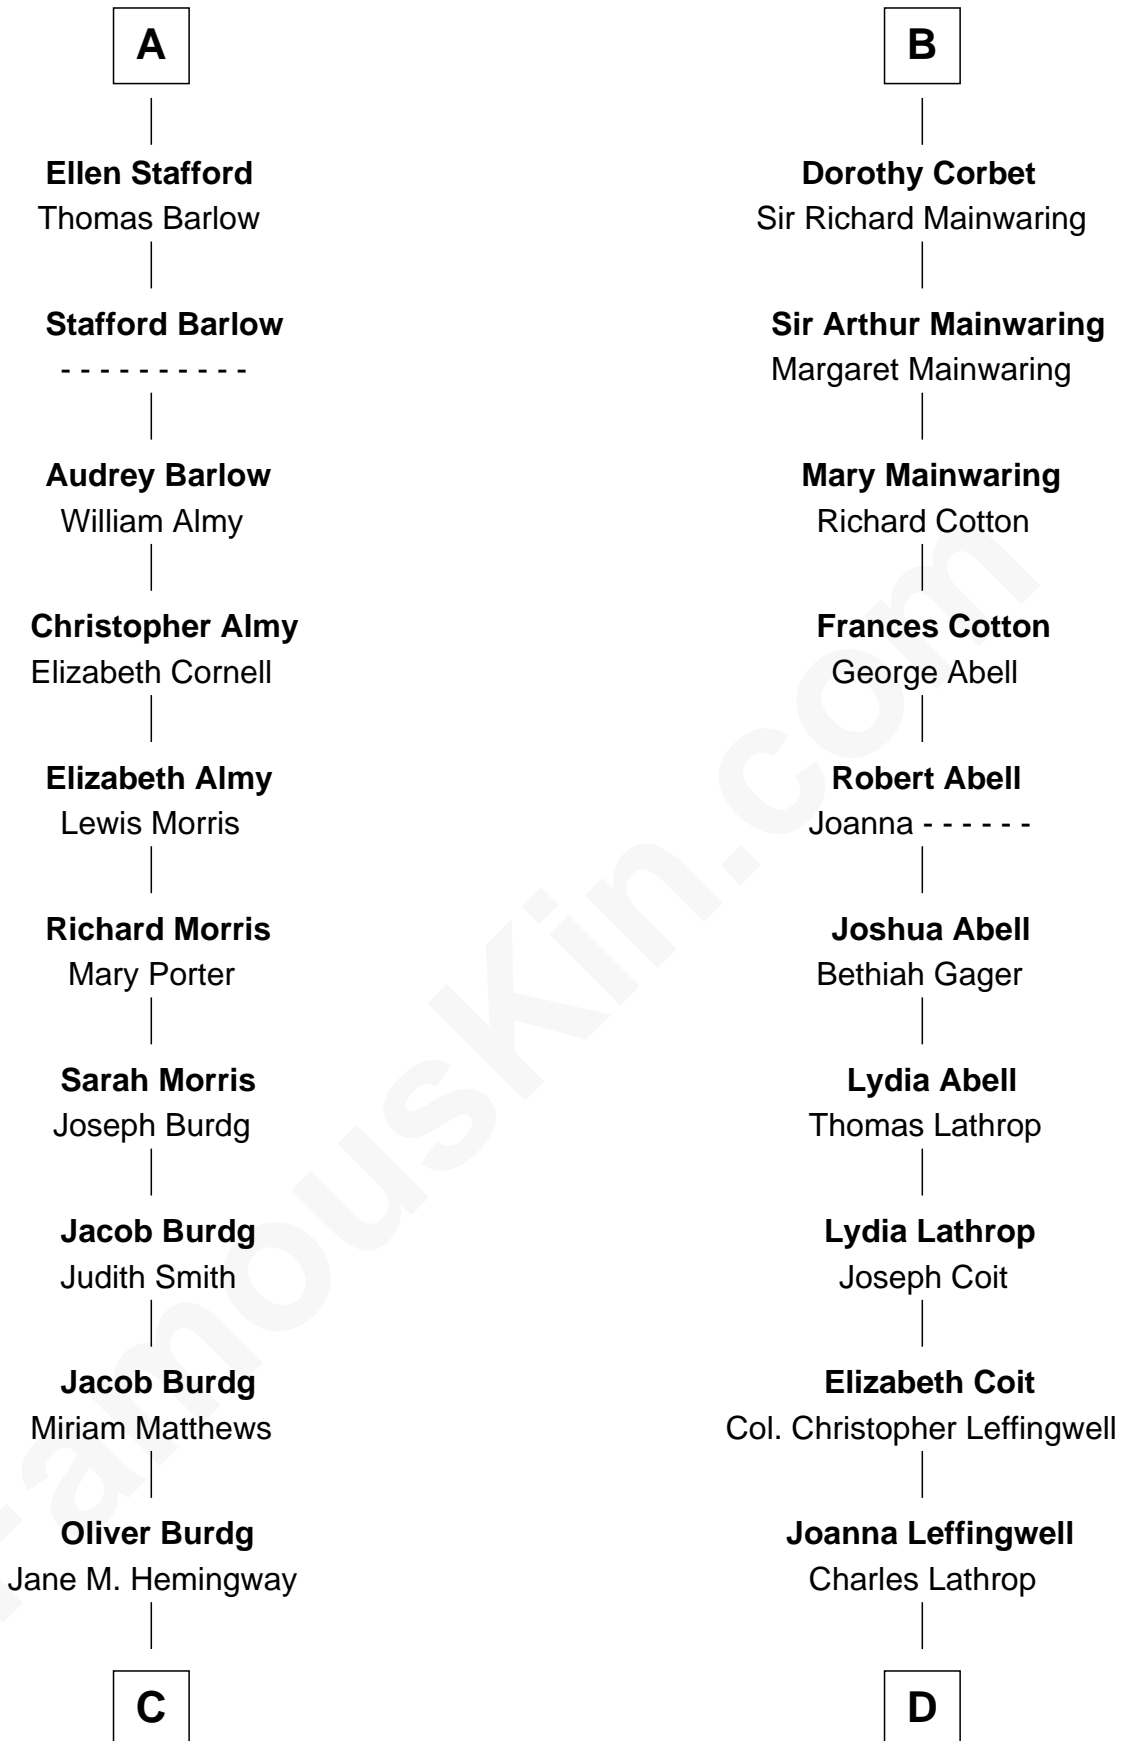

FamousKin.com Relationship Chart of

Richard Nixon

37th U.S. President

19th cousin 1 time removed of

Allen Dulles

5th Director of the C.I.A.

Ralph de Stafford

*with wife
Katherine de Hastang*

Sir Richard Corbet

Sir Humphrey Stafford

Margaret Tame

Sir Robert Corbet

Elizabeth Vernon

A

B

C

Almira Park Burdg
Franklin Milhous

Hannah Milhous
Francis Anthony Nixon

Richard Nixon
37th U.S. President

D

Harriet Wadsworth Lathrop
Rev. Miron Winslow

Harriet Lathrop Winslow
Rev. John Welsh Dulles

Allen Macy Dulles
Edith Foster