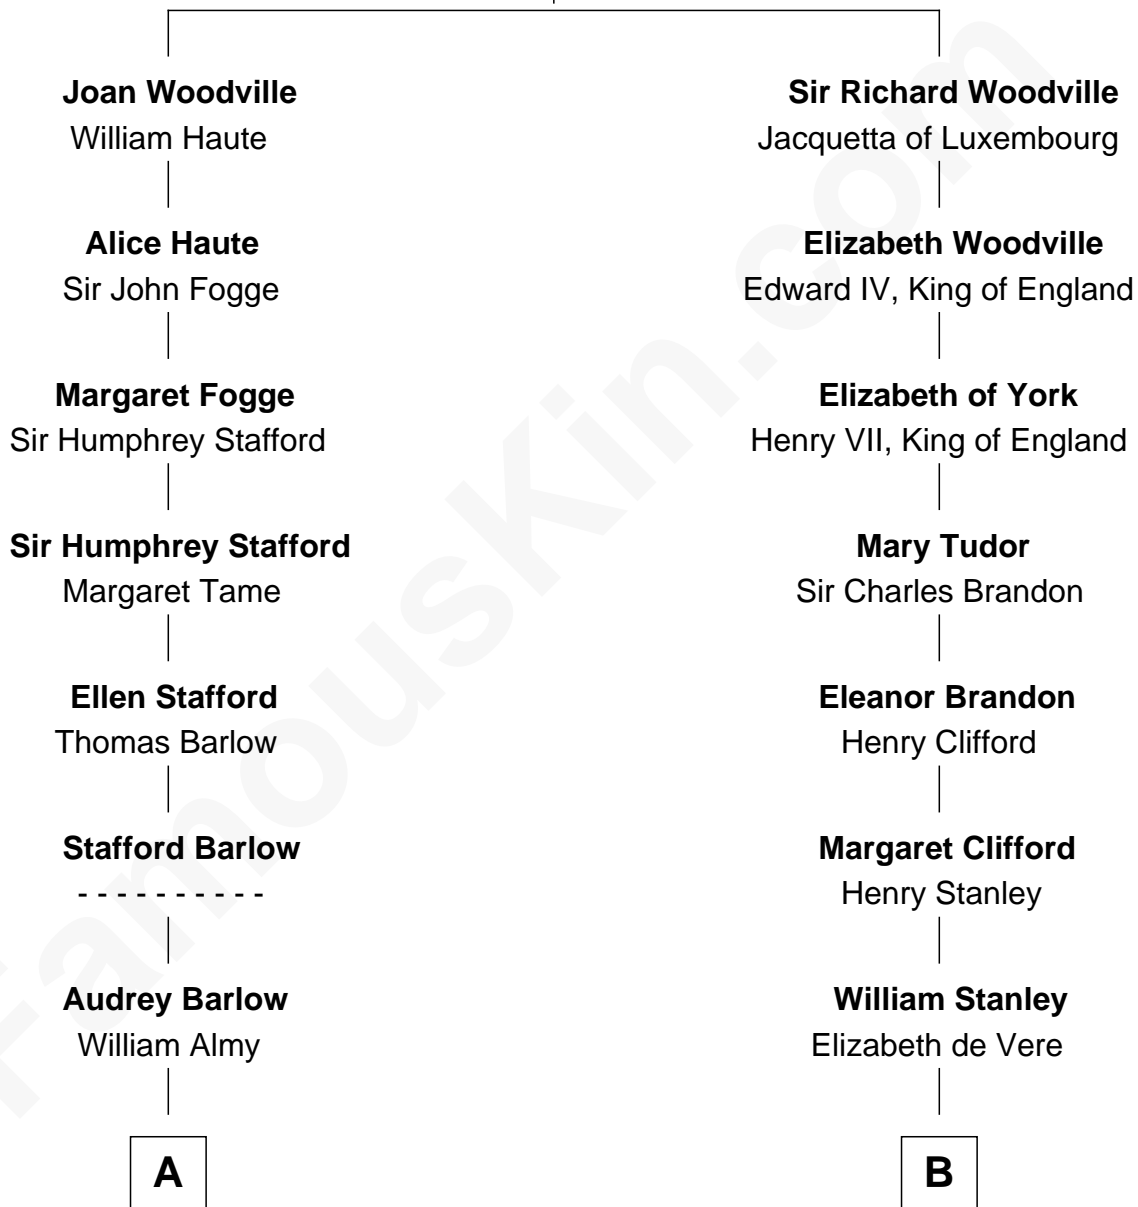

FamousKin.com Relationship Chart of

Richard Nixon

37th U.S. President

16th cousin 2 times removed of

Guy Ritchie

British Filmmaker

Richard Woodville

Joan Bedlisgate

C

John Vivian Ritchie
Amber Mary Parkinson

Guy Ritchie
British Filmmaker

FamousKin.com