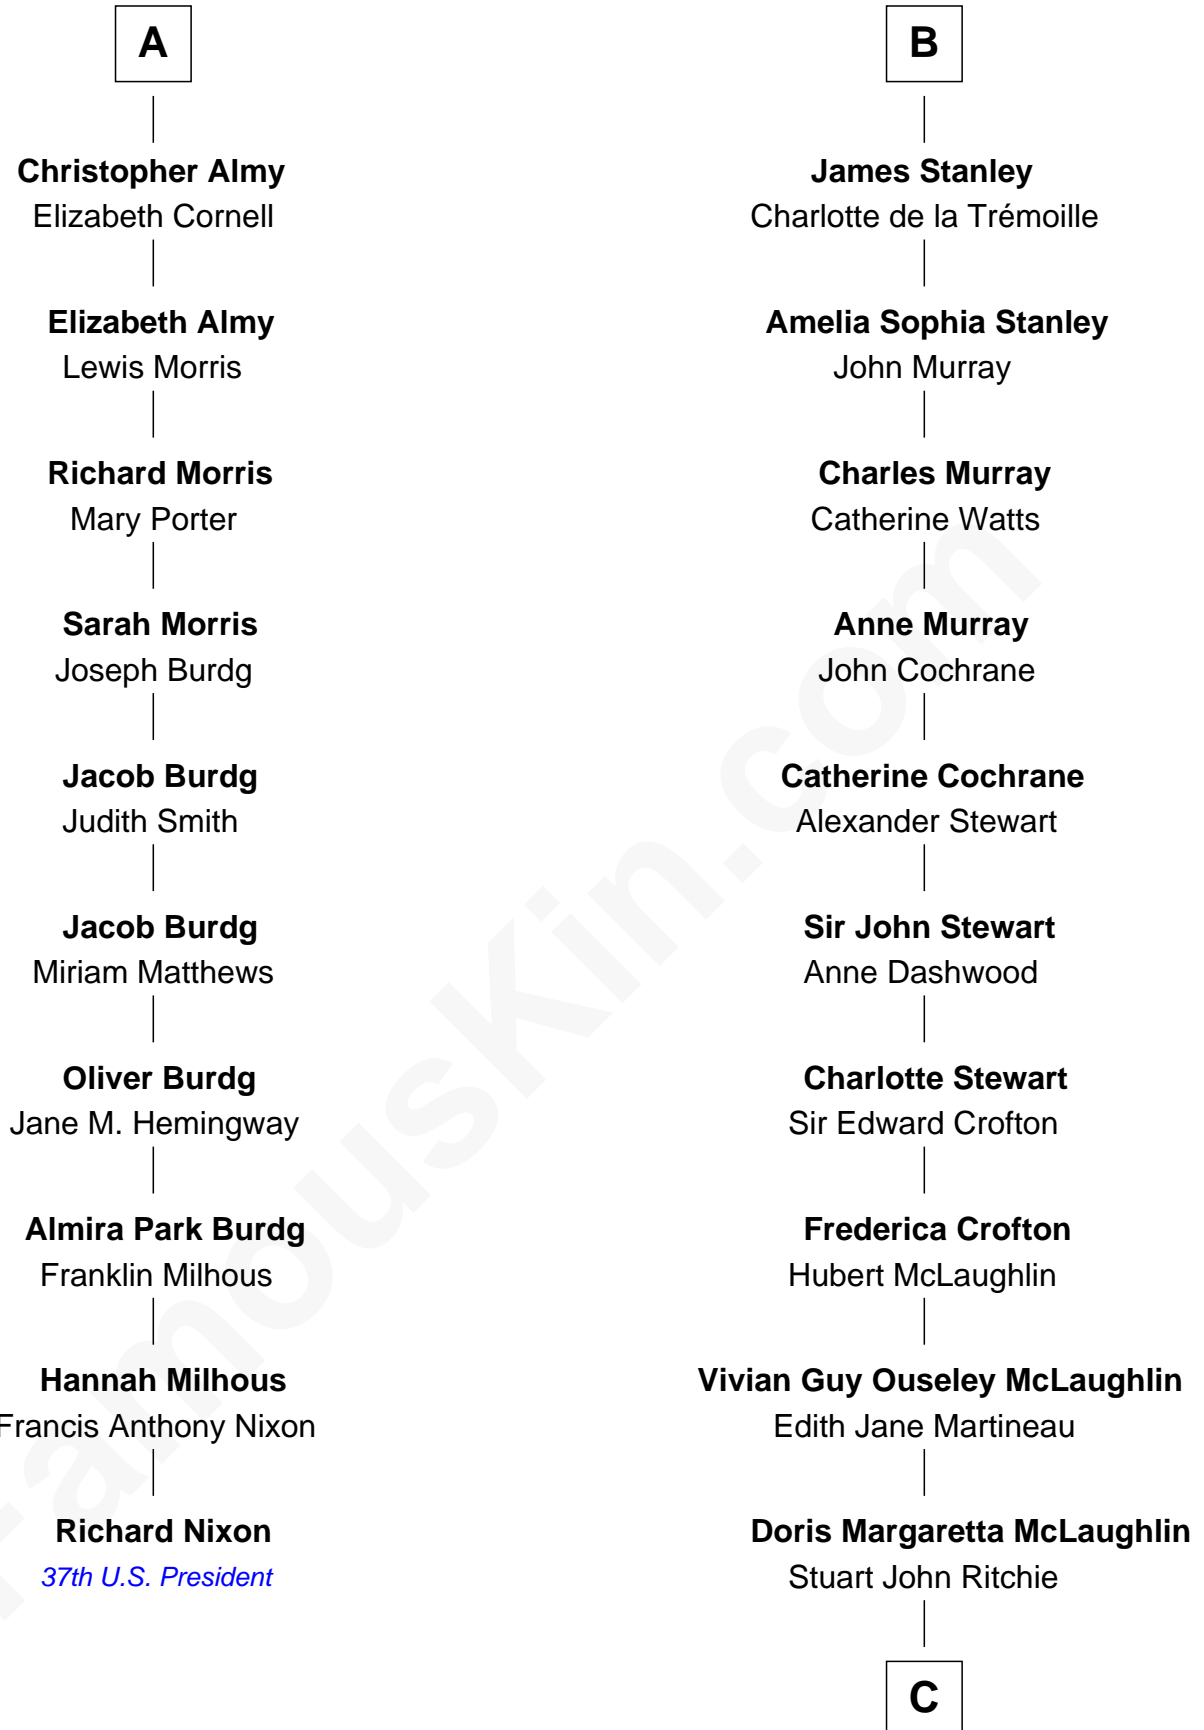

FamousKin.com Relationship Chart of

Richard Nixon

37th U.S. President

16th cousin 2 times removed of

Guy Ritchie

British Filmmaker

Richard Woodville

Joan Bedlisgate

C

John Vivian Ritchie
Amber Mary Parkinson

Guy Ritchie
British Filmmaker

FamousKin.com