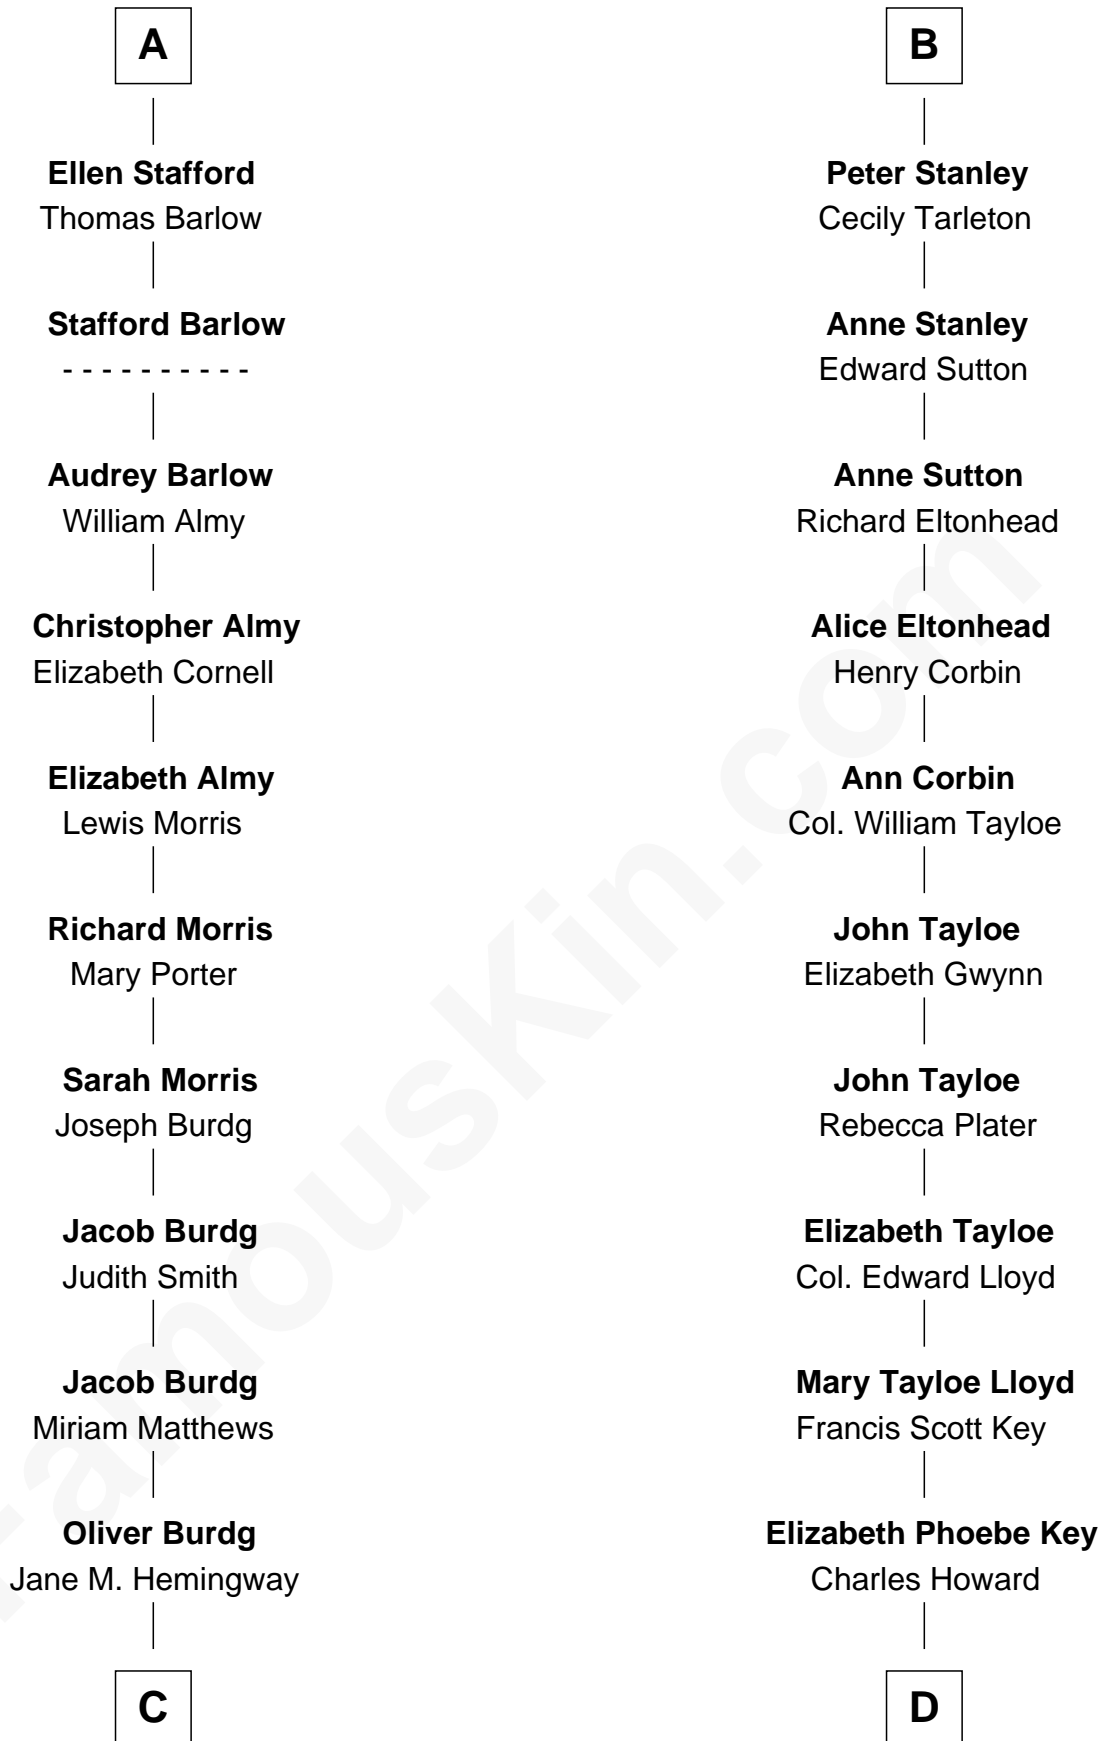

# FamousKin.com Relationship Chart of

**Richard Nixon**

*37th U.S. President*

18th cousin 1 time removed of

**Thomas Hunt Morgan**

*Nobel Prize Winner in Physiology or Medicine*

**C**

**Almira Park Burdg**  
Franklin Milhous

**Hannah Milhous**  
Francis Anthony Nixon

**Richard Nixon**  
*37th U.S. President*

**D**

**Ellen Key Howard**  
Charlton Hunt Morgan

**Thomas Hunt Morgan**  
*Nobel Prize Winner*

FamousKin.com