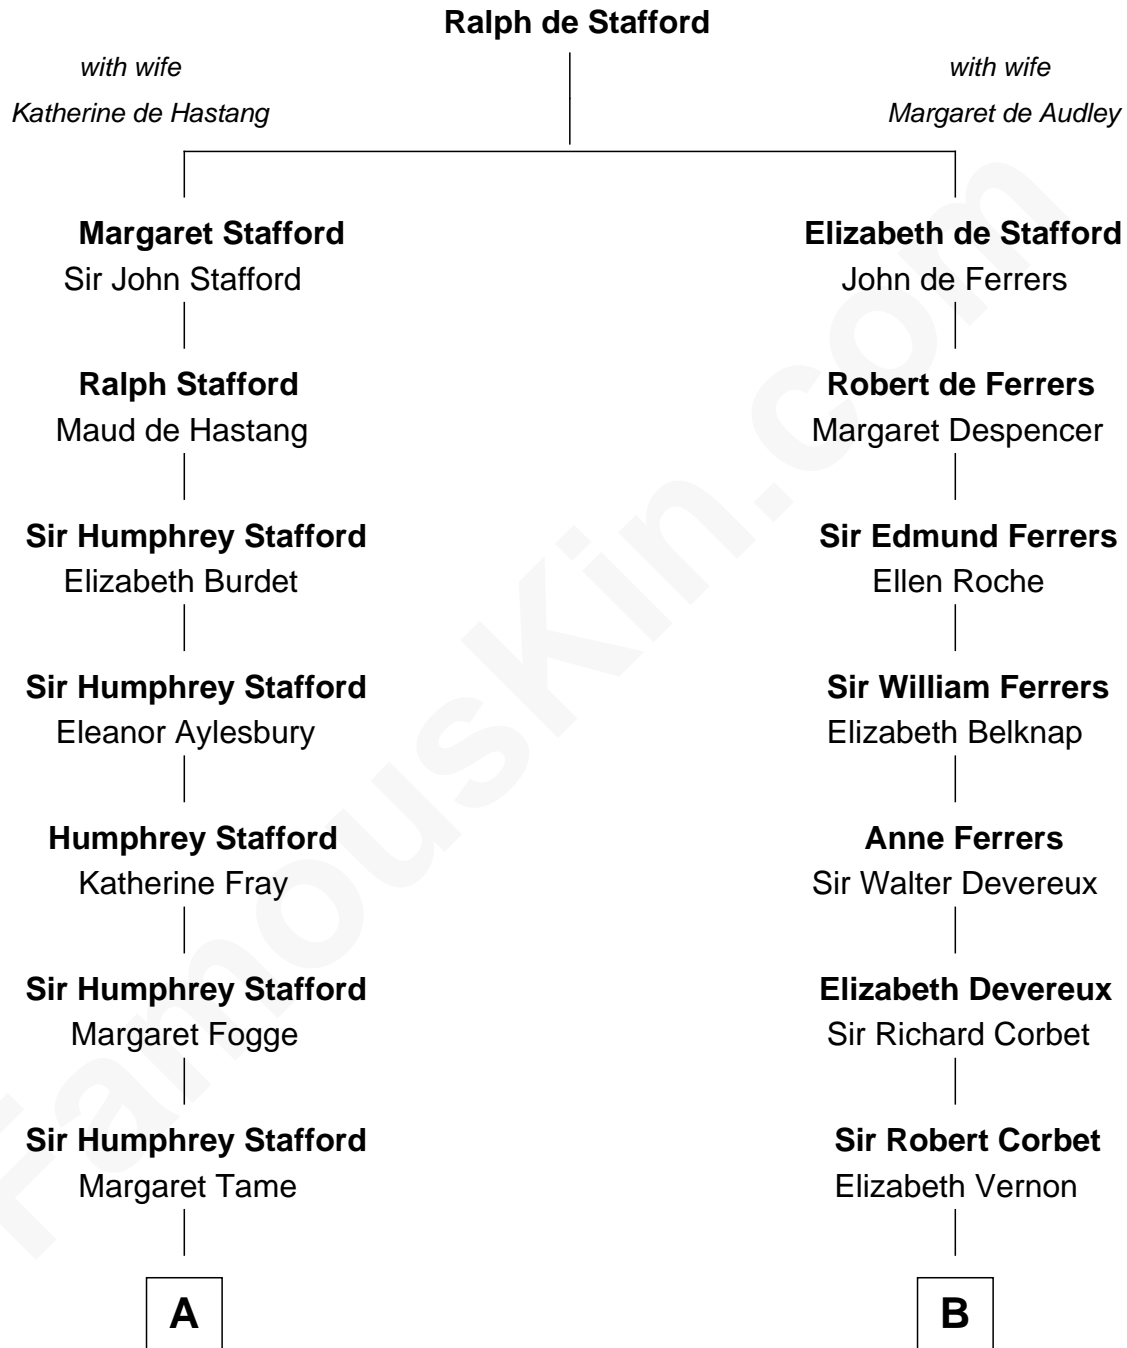

# FamousKin.com Relationship Chart of

**Richard Nixon**

*37th U.S. President*

18th cousin 1 time removed of

**Marjorie Post**

*Founder of General Foods*

**C**

**Almira Park Burdg**  
Franklin Milhous

**Hannah Milhous**  
Francis Anthony Nixon

**Richard Nixon**  
*37th U.S. President*

**D**

**Charles William Post**  
Elle Letitia Merriweather

**Marjorie Post**  
*Founder of General Foods*

FamousKin.com