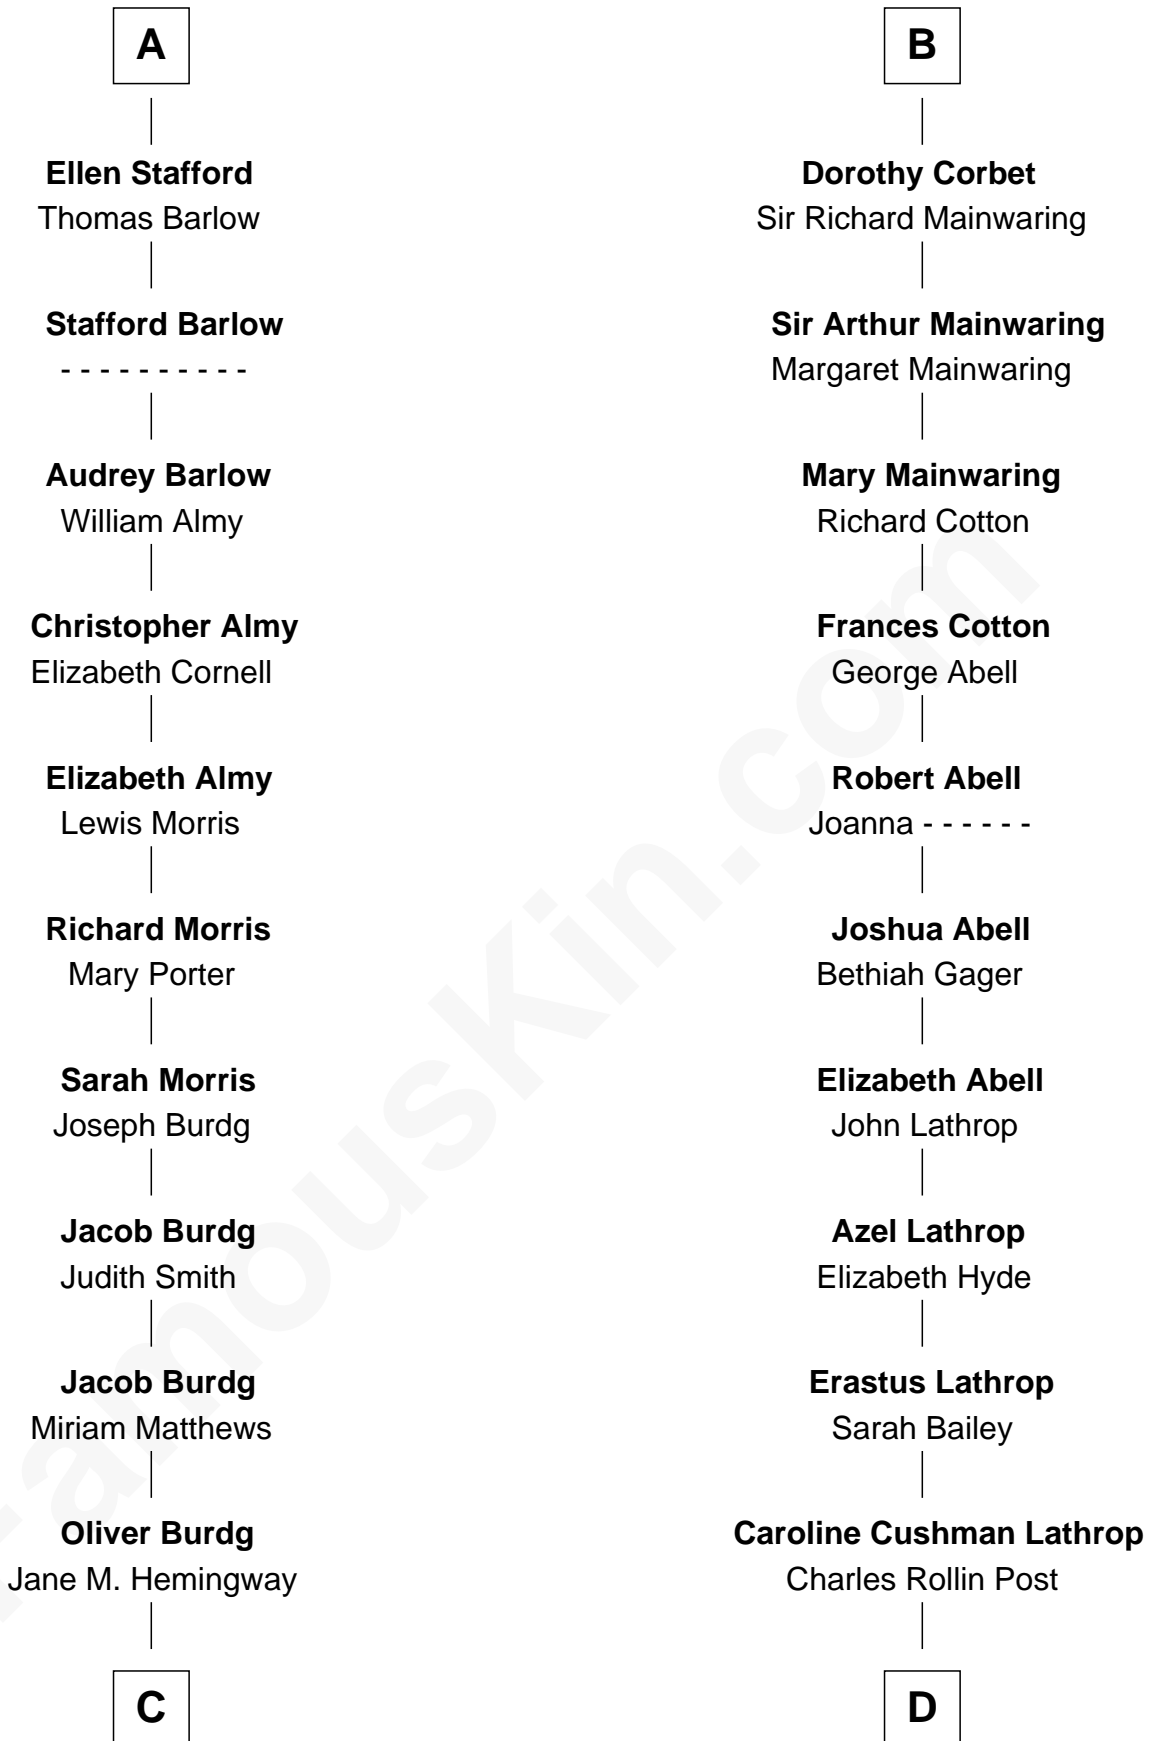

# FamousKin.com Relationship Chart of

**Richard Nixon**

*37th U.S. President*

18th cousin 1 time removed of

**Marjorie Post**

*Founder of General Foods*

**C**

**Almira Park Burdg**  
Franklin Milhous

**Hannah Milhous**  
Francis Anthony Nixon

**Richard Nixon**  
*37th U.S. President*

**D**

**Charles William Post**  
Elle Letitia Merriweather

**Marjorie Post**  
*Founder of General Foods*

FamousKin.com