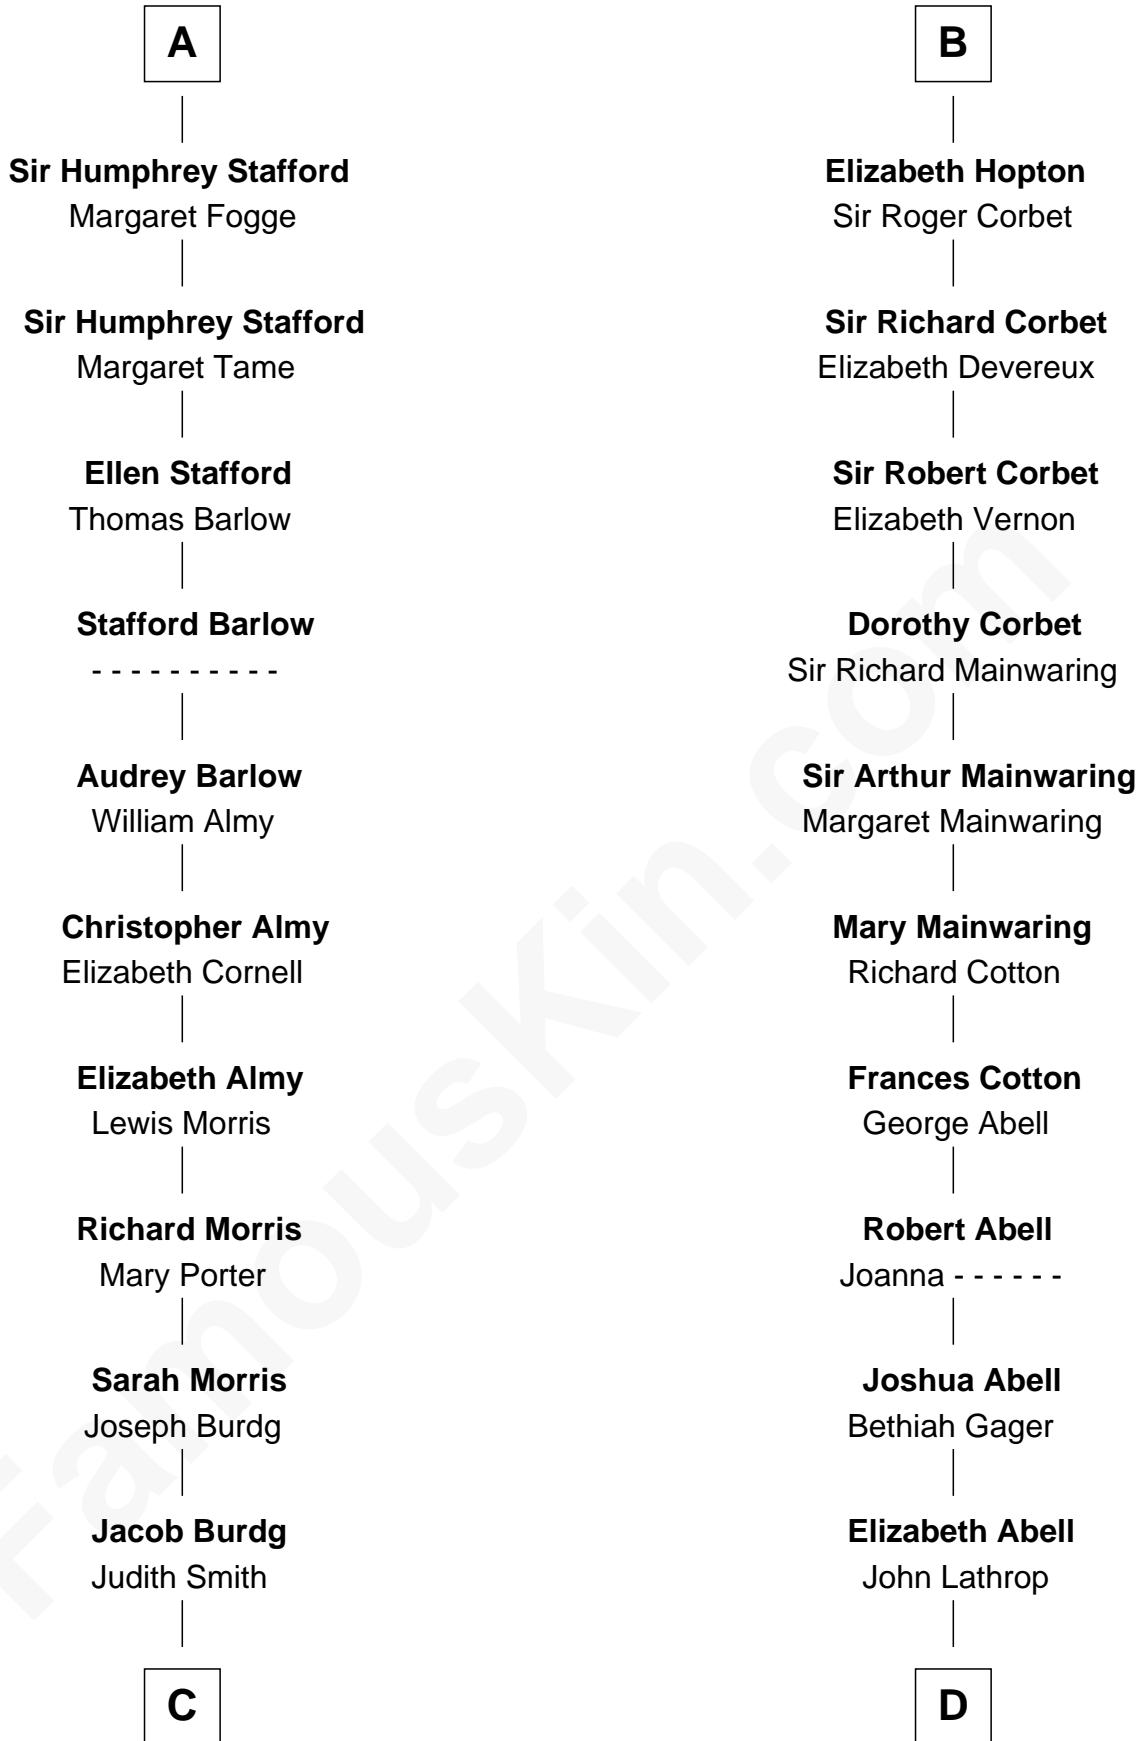

FamousKin.com Relationship Chart of

Richard Nixon

37th U.S. President

20th cousin 1 time removed of

C. W. Post

Founder of Post Cereals

John de Botetourte

Maud FitzThomas

C

Jacob Burdg
Miriam Matthews

Oliver Burdg
Jane M. Hemingway

Almira Park Burdg
Franklin Milhous

Hannah Milhous
Francis Anthony Nixon

Richard Nixon
37th U.S. President

D

Azel Lathrop
Elizabeth Hyde

Erastus Lathrop
Sarah Bailey

Caroline Cushman Lathrop
Charles Rollin Post

C. W. Post
Founder of Post Cereals