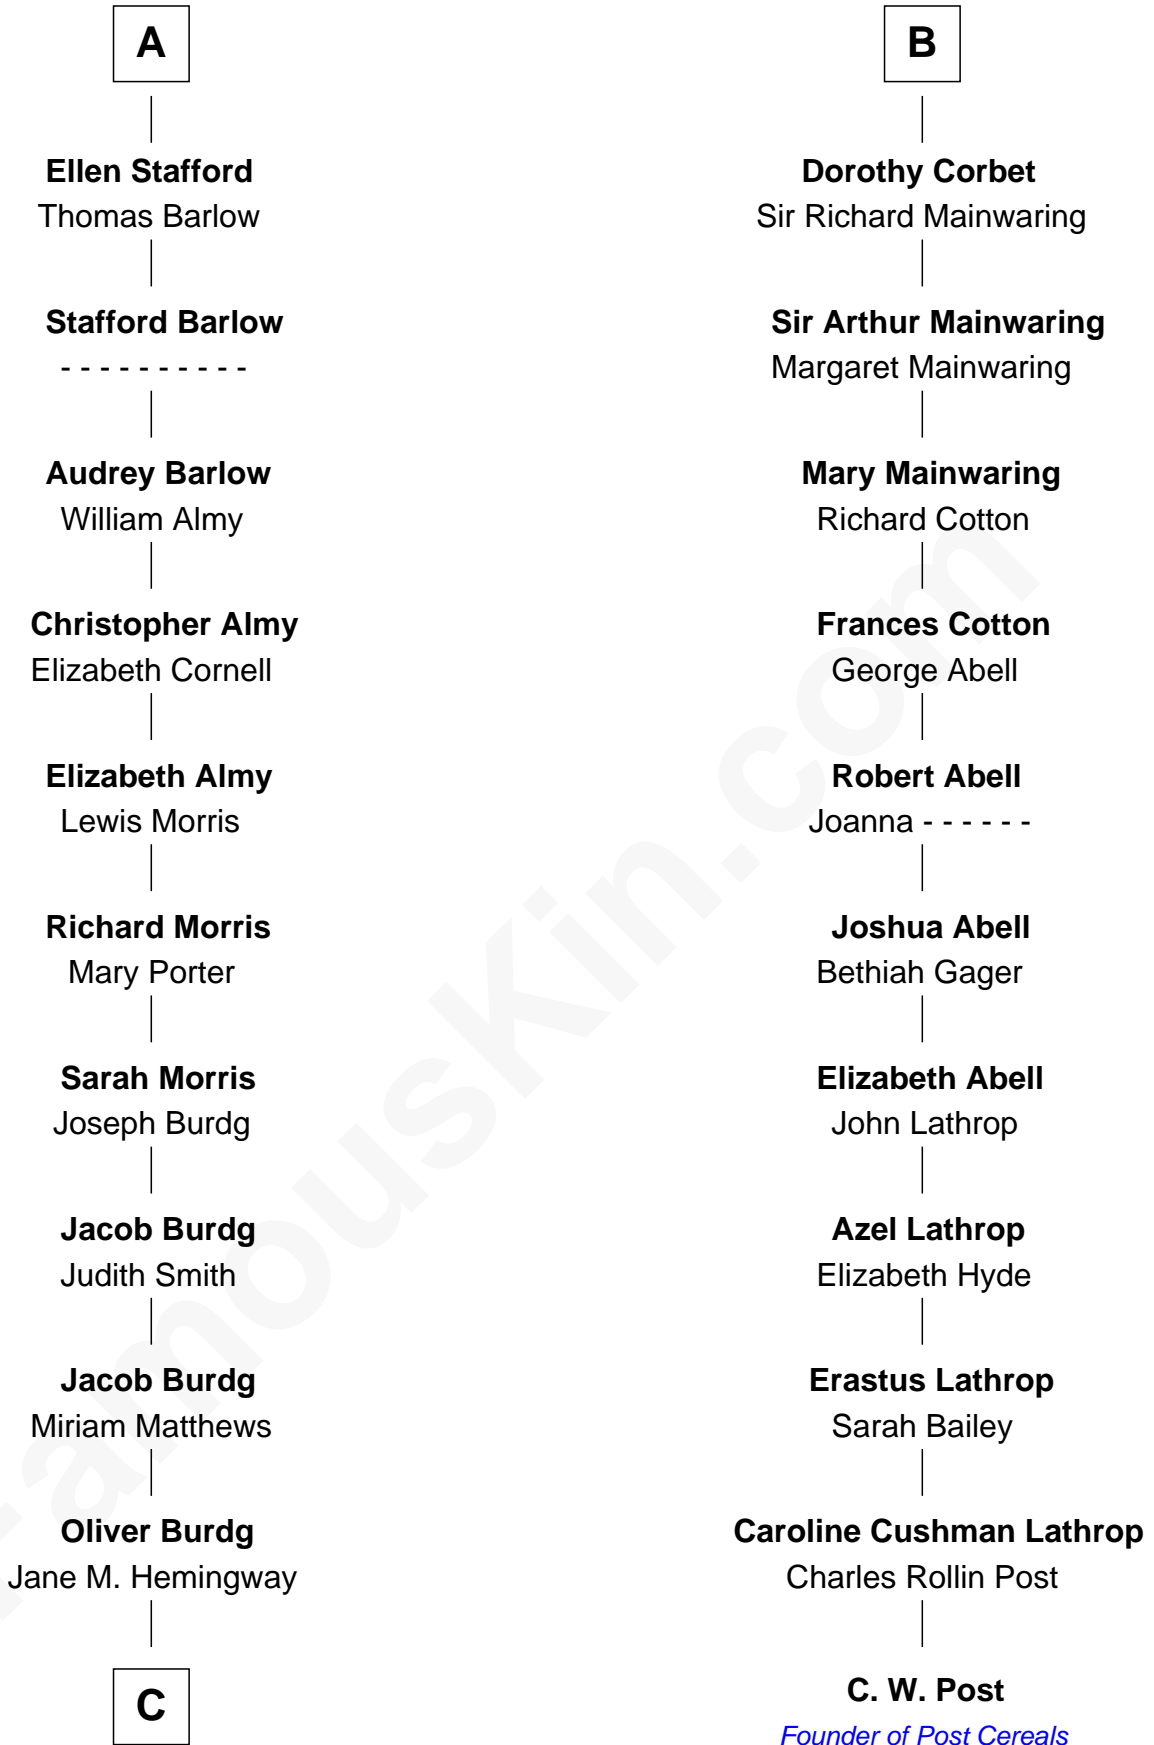

FamousKin.com Relationship Chart of

Richard Nixon

37th U.S. President

17th cousin 2 times removed of

C. W. Post

Founder of Post Cereals

Ralph de Stafford

*with wife
Katherine de Hastang*

Anne Ferrers

Sir Walter Devereux

Elizabeth Devereux

Sir Richard Corbet

Sir Robert Corbet

Elizabeth Vernon

B

C

—
Almira Park Burdg

Franklin Milhous

—
Hannah Milhous

Francis Anthony Nixon

—
Richard Nixon

37th U.S. President

FamousKin.com