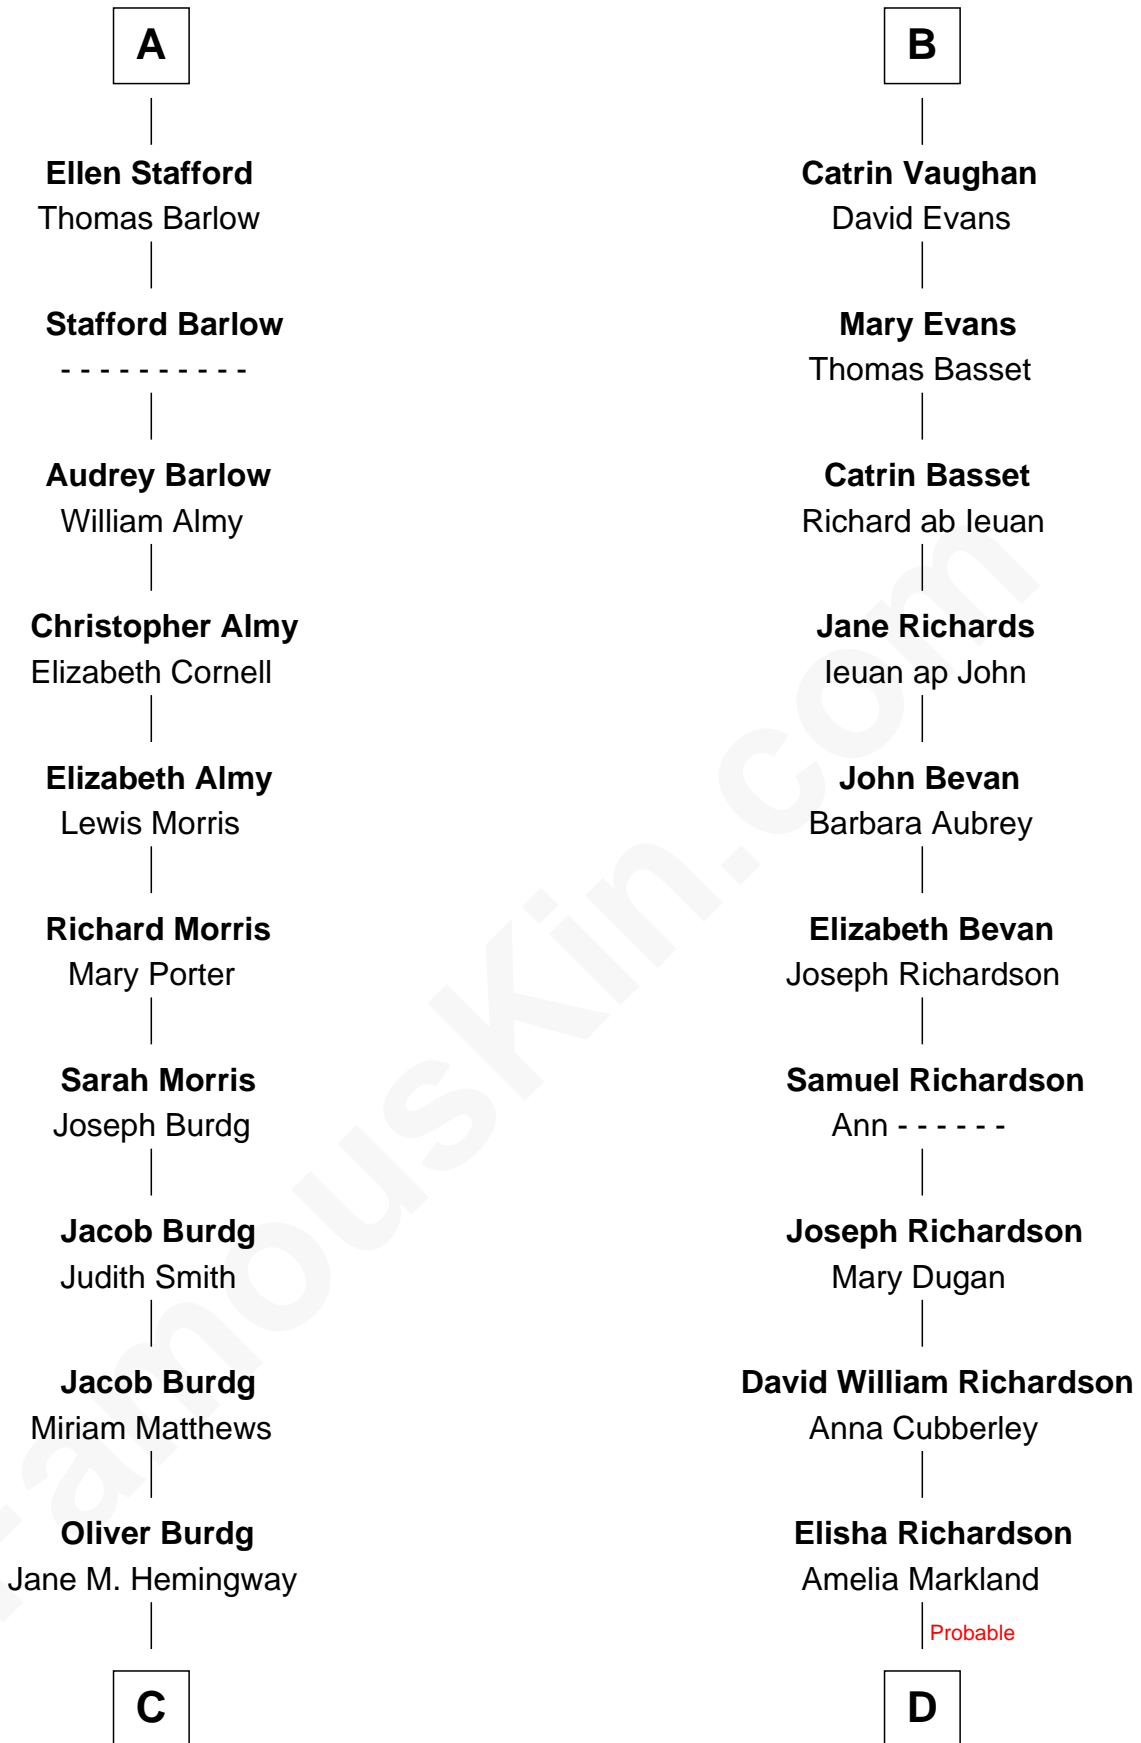

FamousKin.com Relationship Chart of

Richard Nixon

37th U.S. President

19th cousin 2 times removed of

Sally Ride

1st American Woman in Space

Sir Warin Trussell
Maud de St. Philibert

Maud Trussell
Sir John de Hastang

A

Sir Laurence Trussell
Matilda de Charnells

Sir William Trussell
Margery Ludlow

Joan Trussell
Eustace Whitney

Robert Whitney
Constance Touchet

Joan Whitney
Sir Roger Vaughan

Watkyn Vaughan
Joan Fychan

Sir William Vaughan
Catrin ferch Jenkin ap Havard

B

C

Almira Park Burdg
Franklin Milhous

Hannah Milhous
Francis Anthony Nixon

Richard Nixon
37th U.S. President

D

William Cubberly Richardson
Mary Ann Lee

Charles Everroad Richardson
Blanche Gibson

Jennie Mae Richardson
Thomas Vernam Ride

Dale Burdell Ride
Carol Joyce Anderson

Sally Ride
1st American Woman in Space