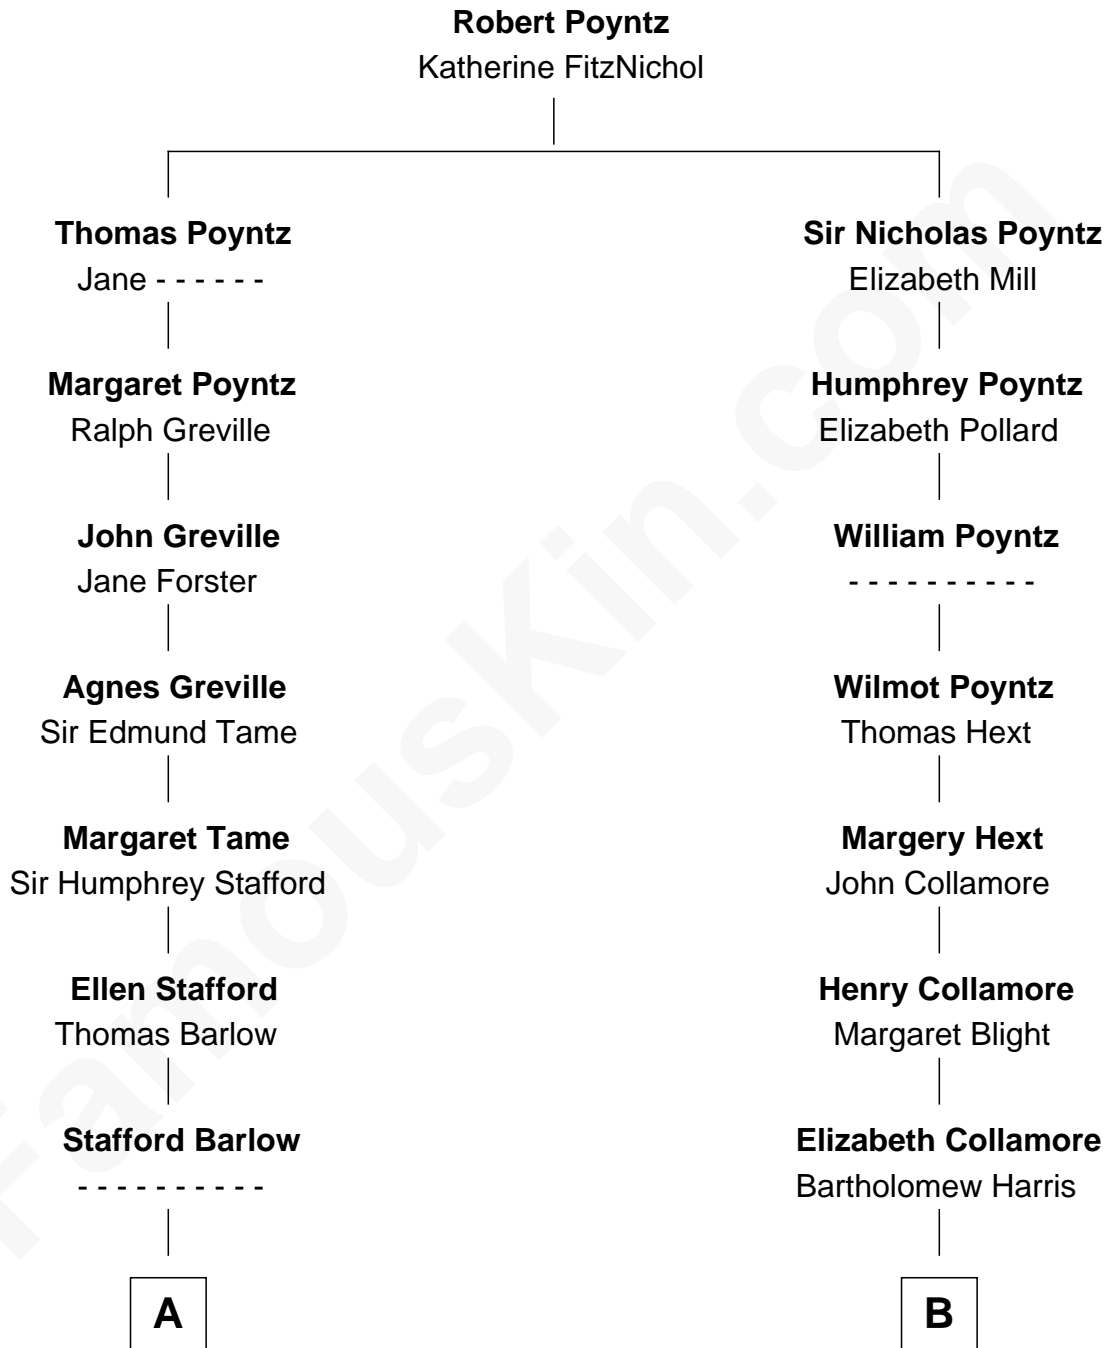

FamousKin.com Relationship Chart of

Richard Nixon

37th U.S. President

17th cousin 1 time removed of

Jodie Foster

Movie Actress

C

Lucius Fisher Foster

Evelyn Della Almond

Jodie Foster

Movie Actress

FamousKin.com