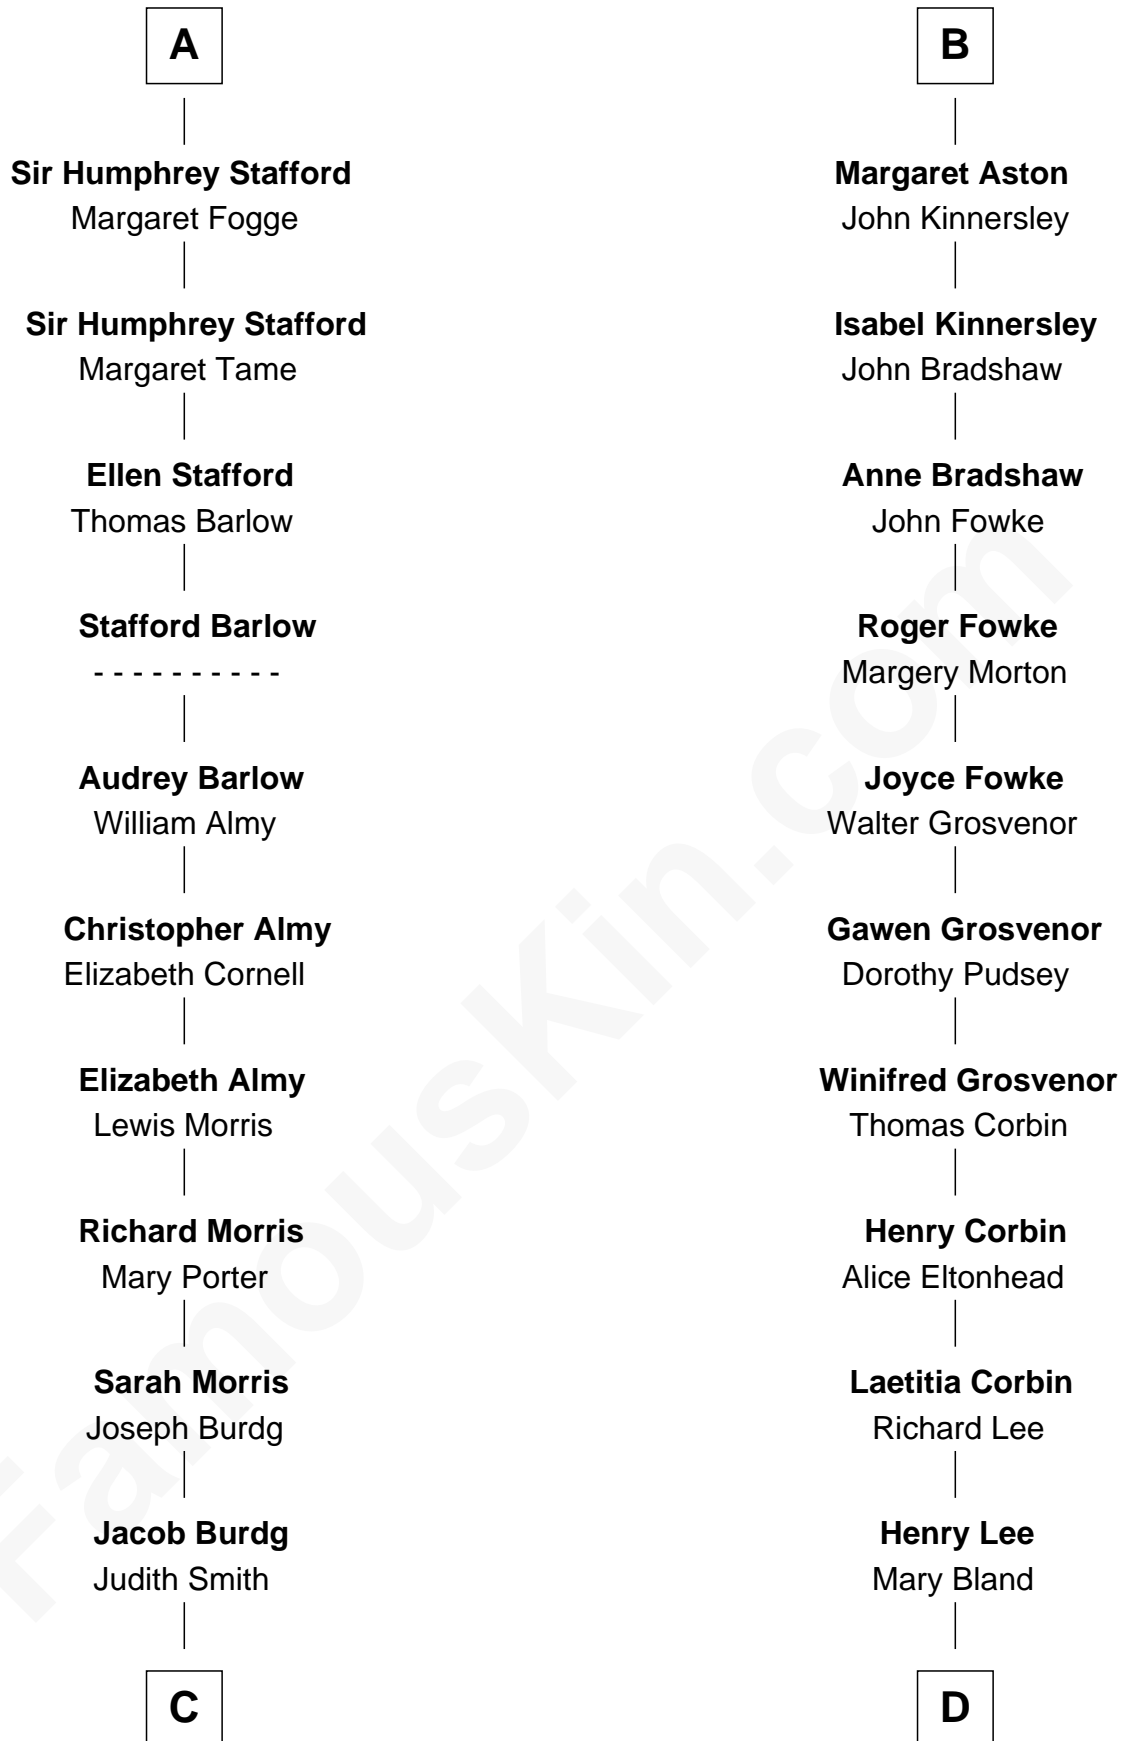

FamousKin.com Relationship Chart of

Richard Nixon

37th U.S. President

19th cousin 2 times removed of

General Robert E. Lee

Confederate Army - U.S. Civil War

John de Botetourte

Maud FitzThomas

Humphrey Stafford
Katherine Fray

A

Thomas de Botetourte

Joan de Somery

John de Botetourte
Joyce la Zouche de Mortimer

Joyce de Botetourte
Sir Baldwin Freville

Sir Baldwin Freville
Maude le Scrope

Joyce Freville
Sir Roger Aston

Sir Robert Aston
Isabel Brereton

John Aston
Elizabeth Delves

B

C

Jacob Burdg
Miriam Matthews

Oliver Burdg
Jane M. Hemingway

Almira Park Burdg
Franklin Milhous

Hannah Milhous
Francis Anthony Nixon