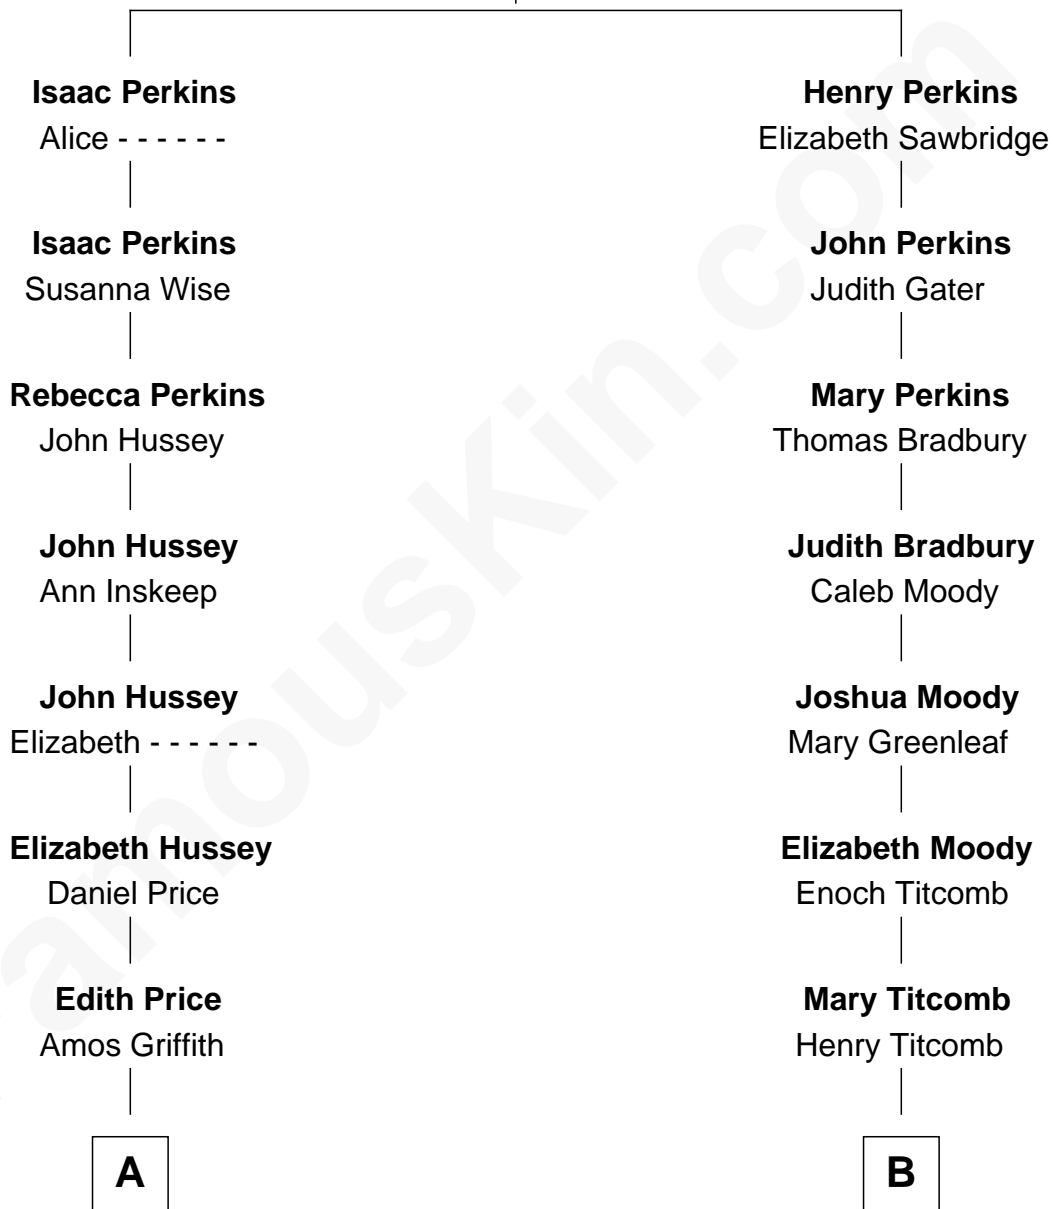

FamousKin.com Relationship Chart of

Richard Nixon

37th U.S. President

10th cousin 3 times removed of

Linda Hamilton

TV and Movie Actress

Thomas Perkins

Alice - - - - -

A

Elizabeth Price Griffith
Joshua Vickers Milhous

Franklin Milhous
Almira Park Burdg

Hannah Milhous
Francis Anthony Nixon

Richard Nixon
37th U.S. President

B

John Berry Titcomb
Catherine Noyes

Emily Titcomb
Rev. Edwin Holt

Stephen P. Holt
Aurelia Morgan Grimes

Taylor Holt
Frances Kyle

Dr. Richard Huckstep Holt
Mildred Alberta Derby

Barbara Kyle Holt
Dr. Carroll Stanford Hamilton

Linda Hamilton
TV and Movie Actress