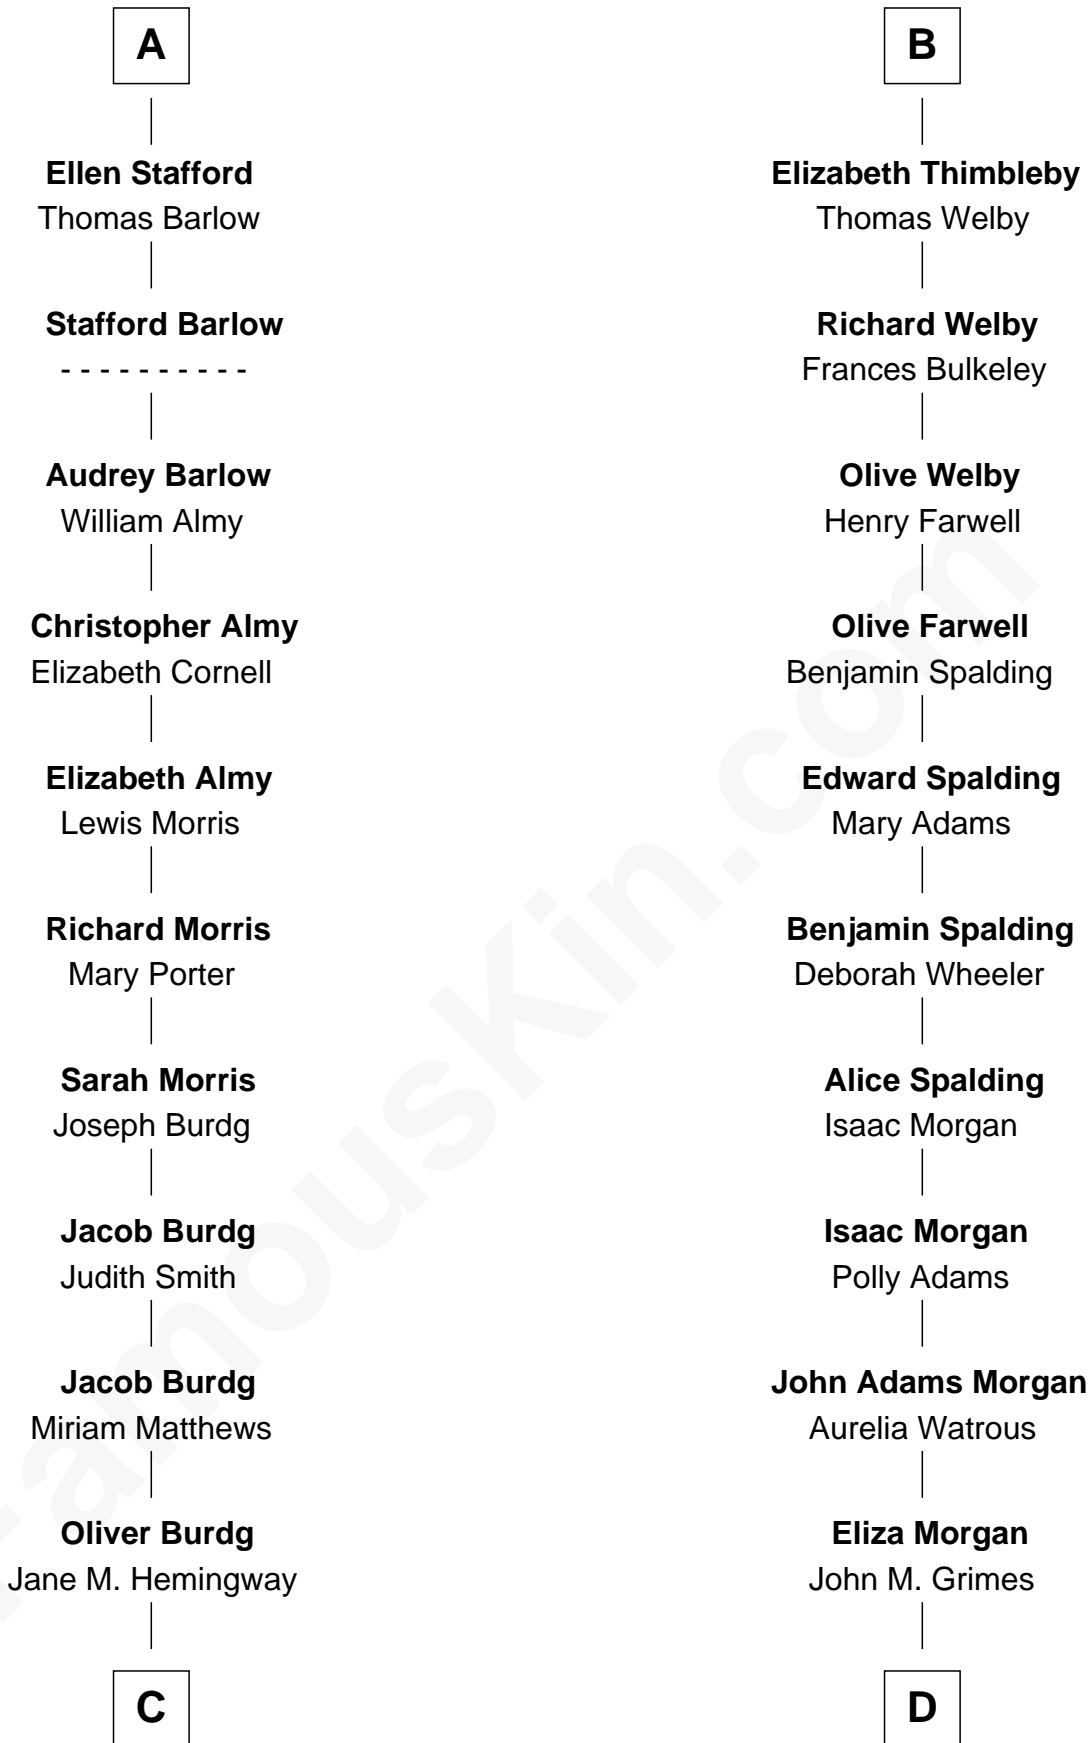

FamousKin.com Relationship Chart of

Richard Nixon

37th U.S. President

19th cousin 2 times removed of

Linda Hamilton

TV and Movie Actress

Ralph de Stafford

*with wife
Katherine de Hastang*

Beatrice de Stafford

Thomas de Ros

Margaret de Ros

Sir Reynold Grey

Margaret Grey

Sir William Bonville

Elizabeth Bonville

William Talboys

Sir Robert Talboys

Elizabeth Heron

Maud Talboys

Sir Robert Tyrwhit

Katharine Tyrwhit

Sir Richard Thimbleby

B

C

Almira Park Burdg
Franklin Milhous

Hannah Milhous
Francis Anthony Nixon

Richard Nixon
37th U.S. President

D

Aurelia Morgan Grimes
Stephen P. Holt

Taylor Holt
Frances Kyle

Dr. Richard Huckstep Holt
Mildred Alberta Derby