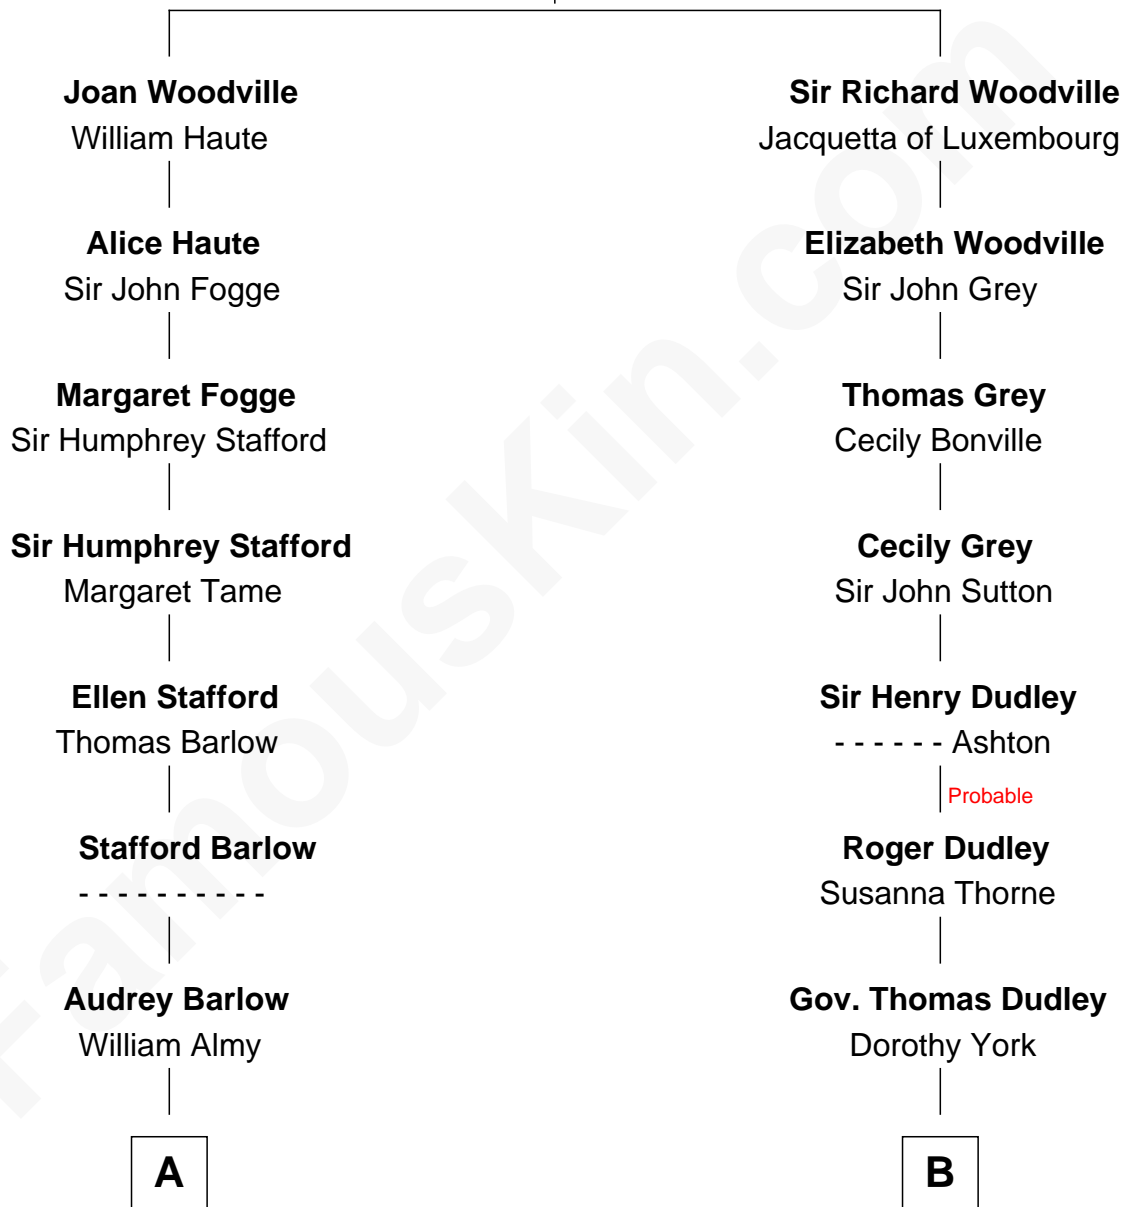

# FamousKin.com Relationship Chart of

**Richard Nixon**

*37th U.S. President*

16th cousin 2 times removed of

**Keri Russell**

*TV and Movie Actress*

**Richard Woodville**

Joan Bedlisgate

C

Stephanie Stephens

David Harold Russell

Keri Russell

*TV and Movie Actress*

FamousKin.com