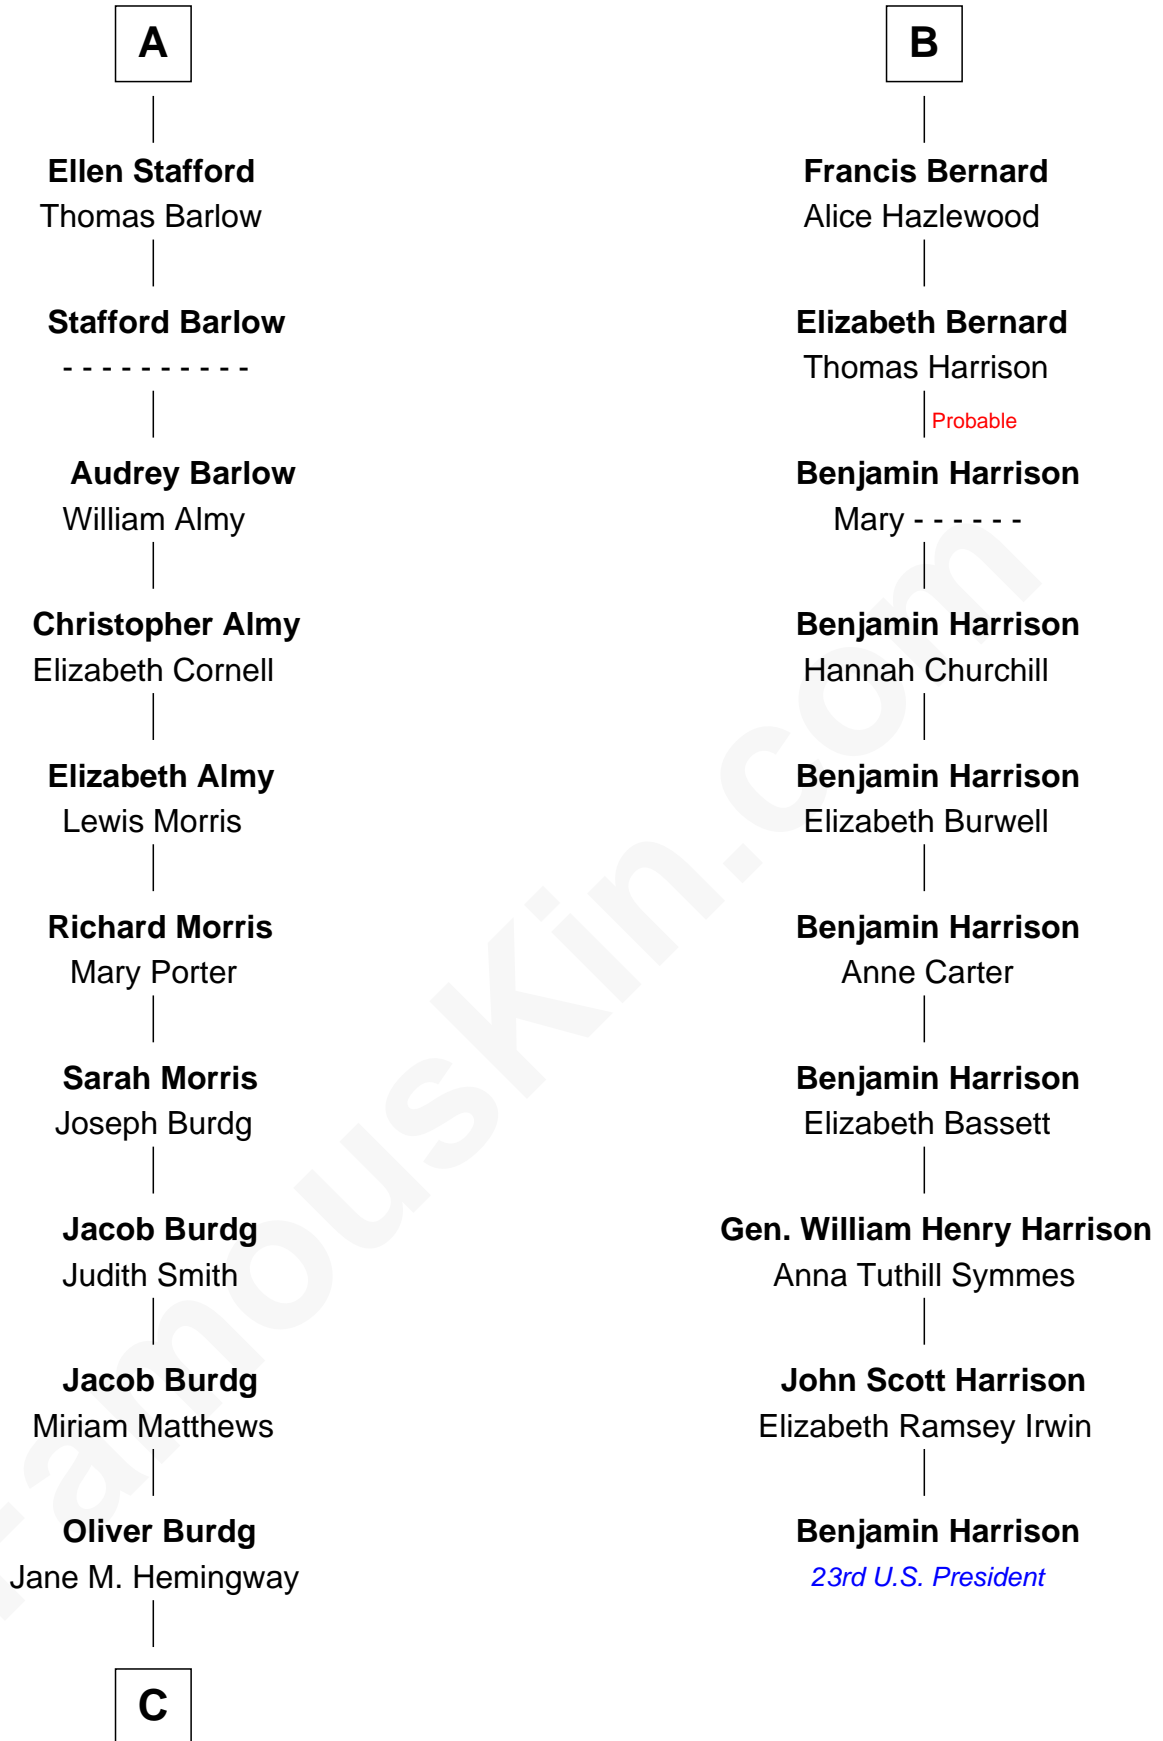

FamousKin.com Relationship Chart of

Richard Nixon

37th U.S. President

16th cousin 3 times removed of

Benjamin Harrison

23rd U.S. President

Ralph de Stafford

*with wife
Katherine de Hastang*

Margaret Scrope

John Bernard

John Bernard

Margaret Daundelyn

John Bernard

Cecily Muscote

B

C

—
Almira Park Burdg

Franklin Milhous

—
Hannah Milhous

Francis Anthony Nixon

—
Richard Nixon

37th U.S. President

FamousKin.com