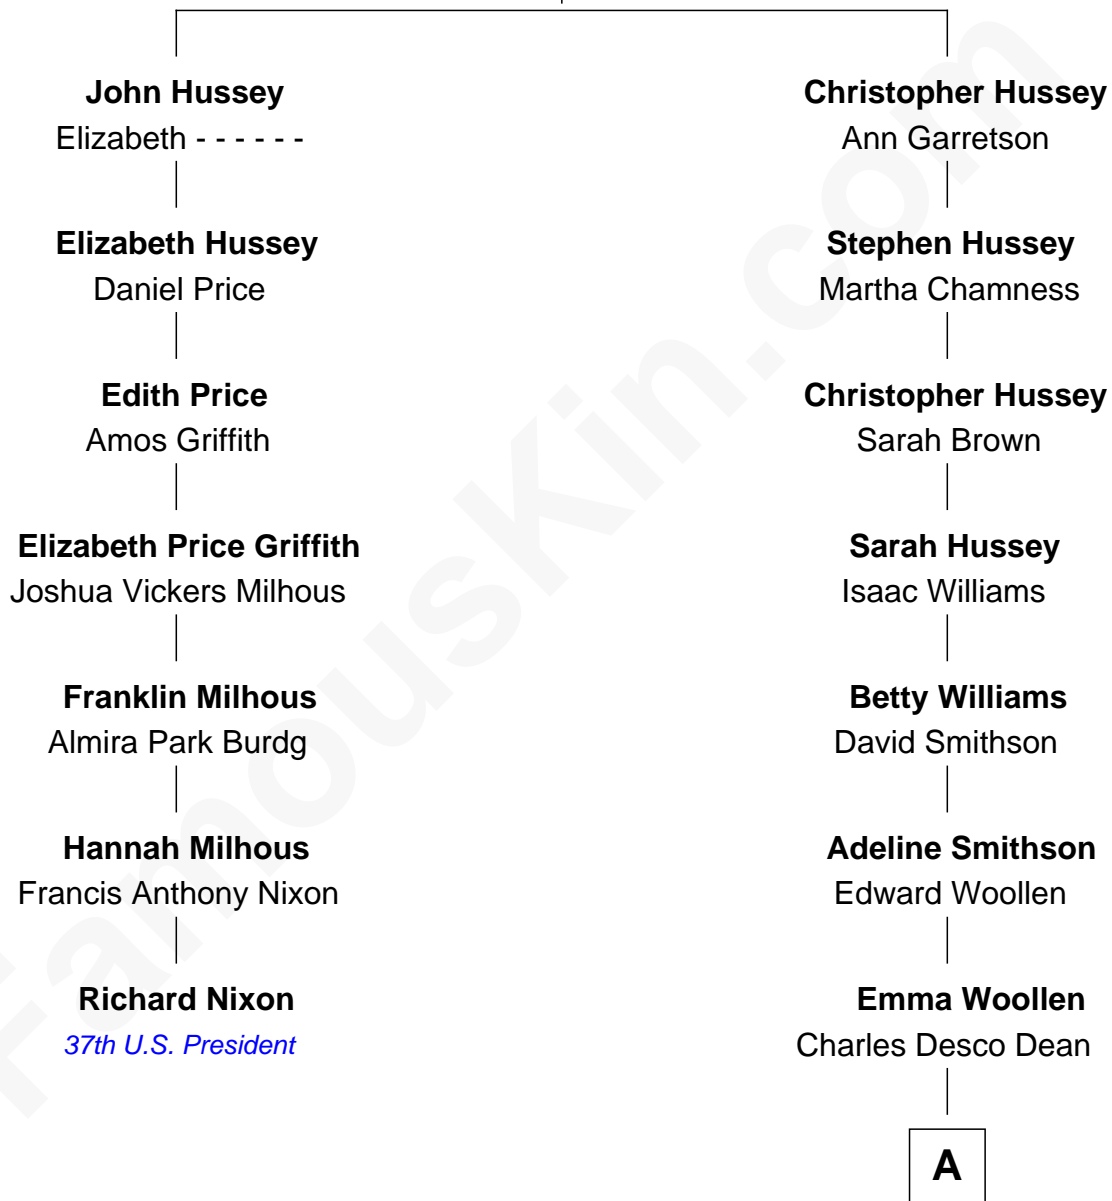

FamousKin.com Relationship Chart of

Richard Nixon

37th U.S. President

6th cousin 2 times removed of

James Dean

Movie Actor

John Hussey

Ann Inskeep

A

Winton A. Dean
Mildred Marie Wilson

James Dean
Movie Actor

FamousKin.com