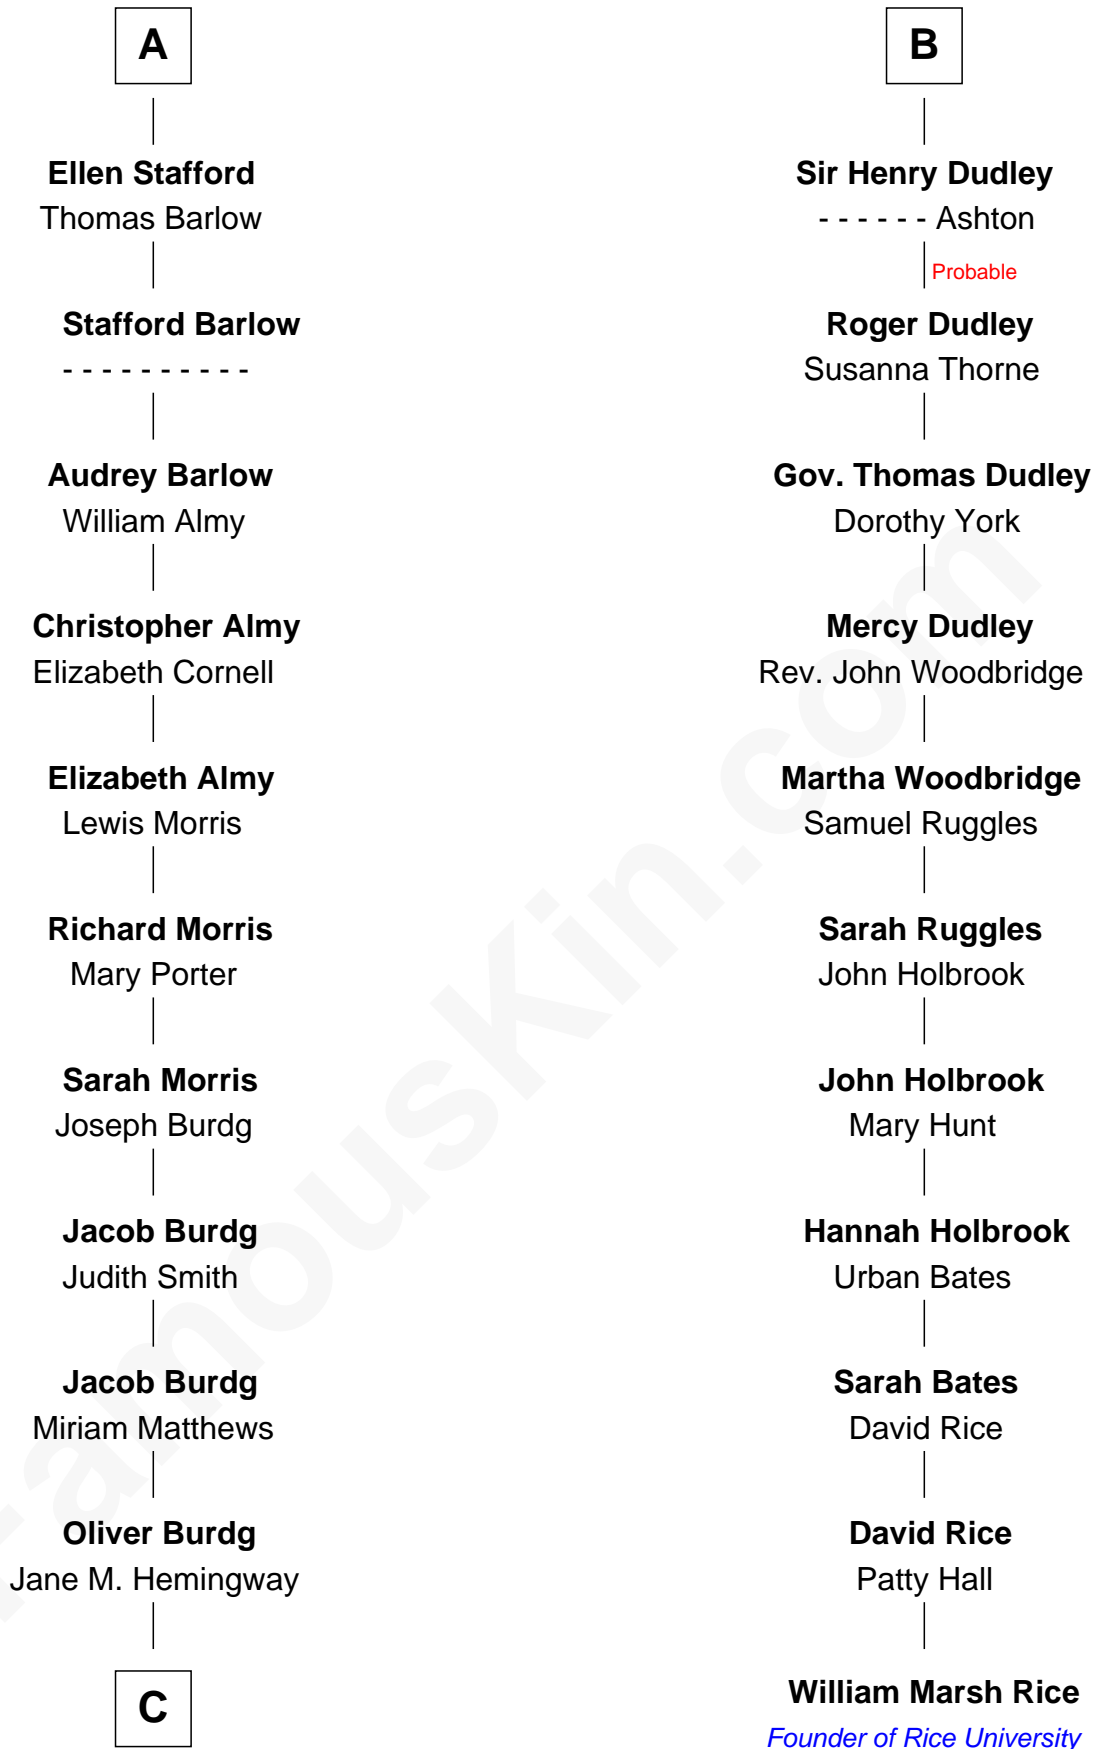

# FamousKin.com Relationship Chart of

**Richard Nixon**

*37th U.S. President*

17th cousin 2 times removed of

**William Marsh Rice**

*Founder of Rice University*

**C**

—  
**Almira Park Burdg**  
Franklin Milhous

—  
**Hannah Milhous**  
Francis Anthony Nixon

—  
**Richard Nixon**  
*37th U.S. President*

FamousKin.com