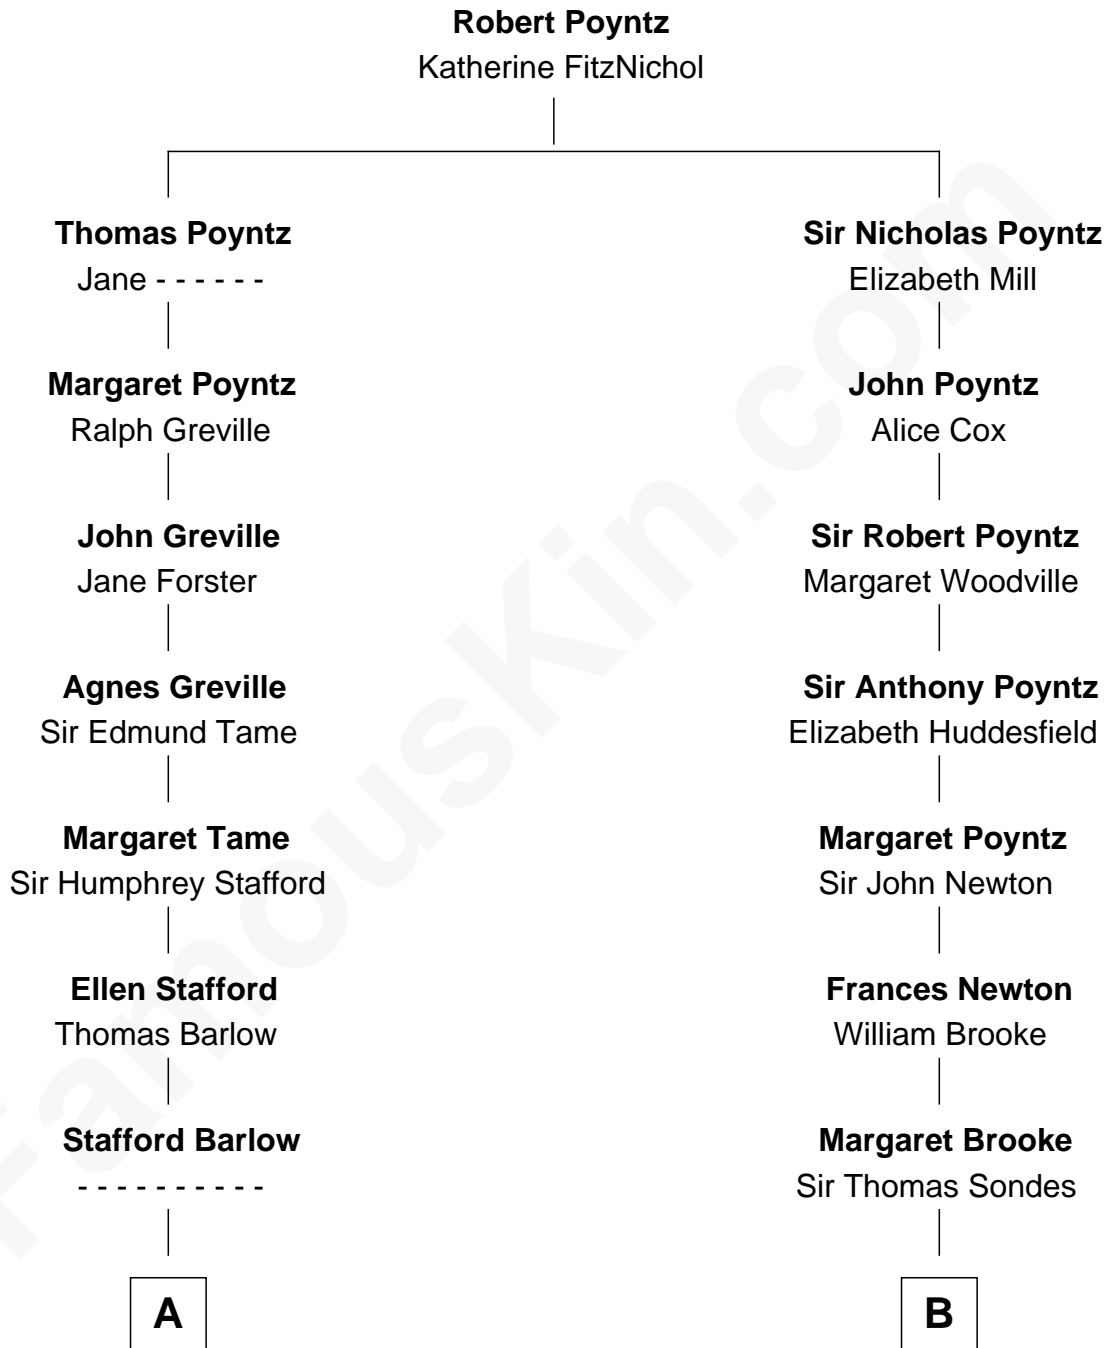

# FamousKin.com Relationship Chart of

**Richard Nixon**

*37th U.S. President*

17th cousin 3 times removed of

**Sarah Ferguson**

*Duchess of York*

C

**Herbert Andrew Montagu-Douglas-Scott**

Marie Josephine Edwards

**Marian Louisa Montagu-Douglas-Scott**

Andrew Henry Ferguson

**Ronald Ivor Ferguson**

Susan Mary Wright

**Sarah Ferguson**

*Duchess of York*

FamousKin.com