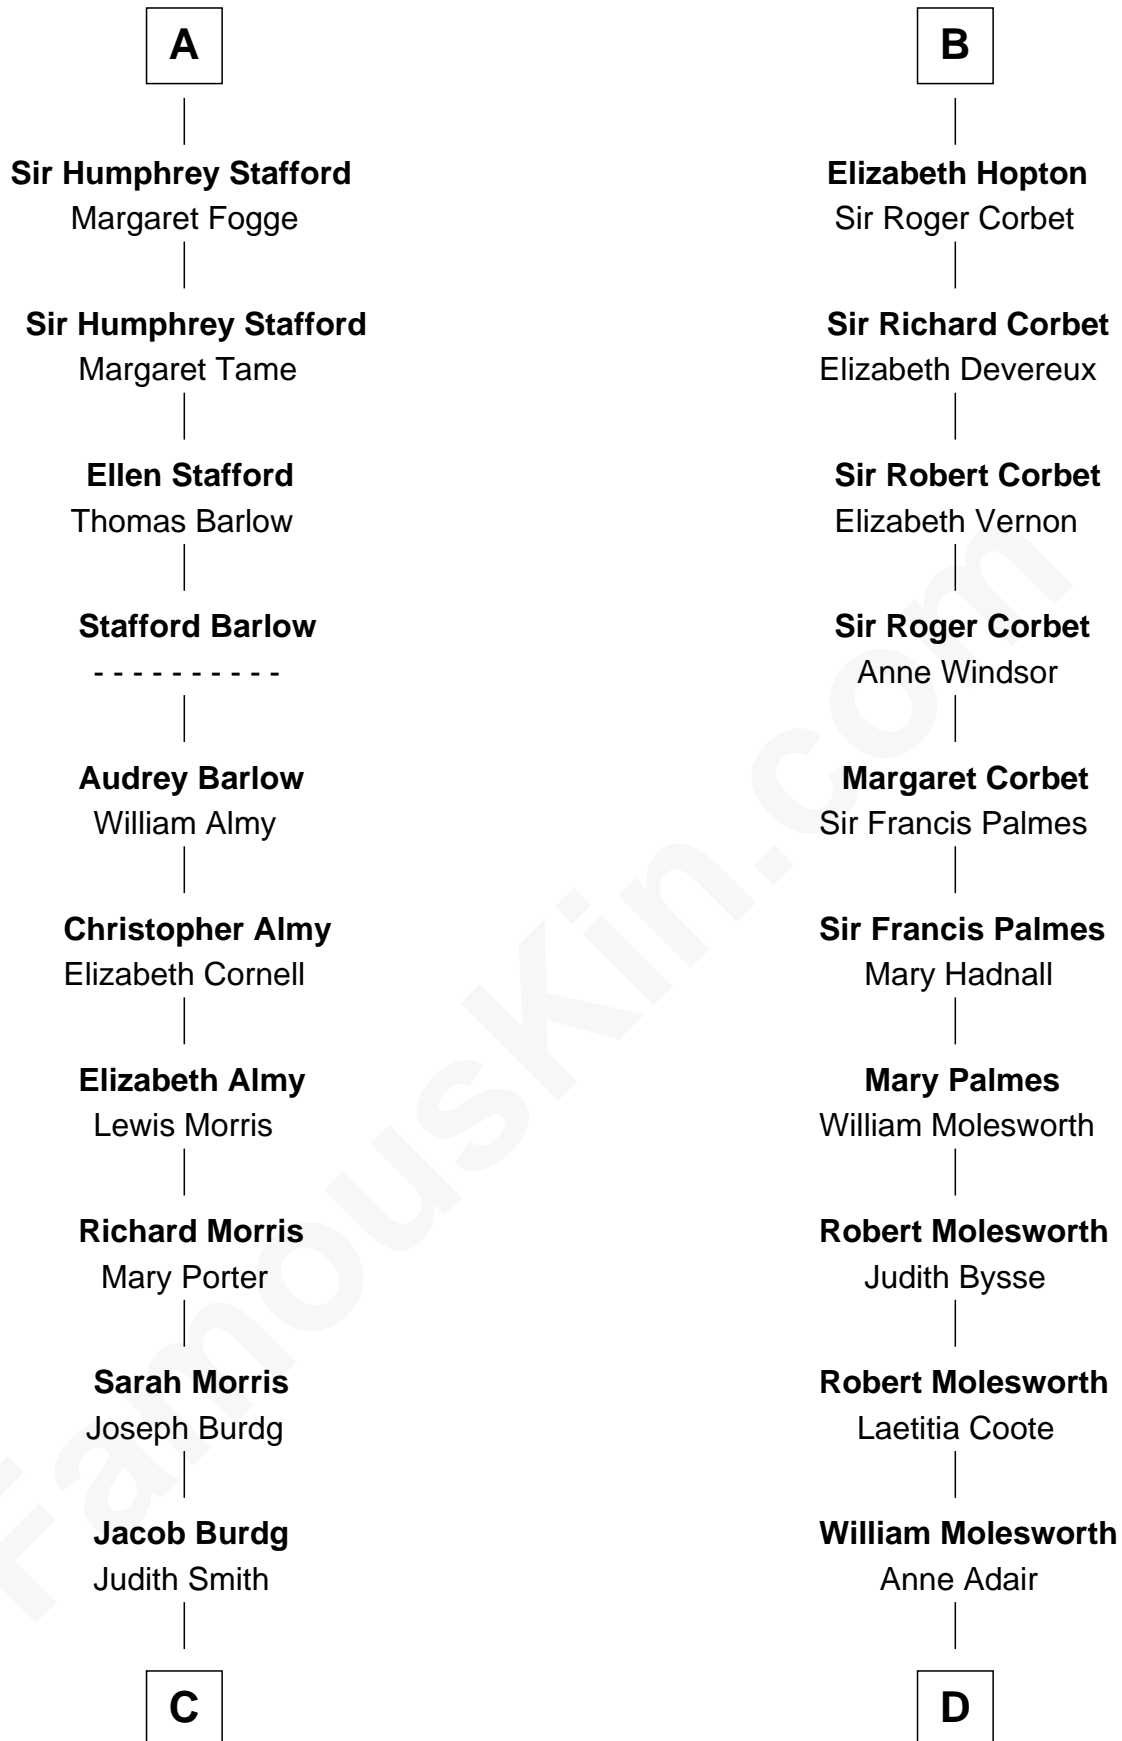

FamousKin.com Relationship Chart of

Richard Nixon

37th U.S. President

21st cousin of

Joan Fontaine

Movie Actress

John de Botetourte

Maud FitzThomas

C

Jacob Burdg
Miriam Matthews

Oliver Burdg
Jane M. Hemingway

Almira Park Burdg
Franklin Milhous

Hannah Milhous
Francis Anthony Nixon

Richard Nixon
37th U.S. President

D

Richard Molesworth
Catherine Cobb

John Molesworth
Louise Tomkyns

Margaret Letitia Molesworth
Charles Richard De Havilland

Walter Augustus De Havilland
Lillian Augusta Ruse

Joan Fontaine
Movie Actress

FamousKin.com