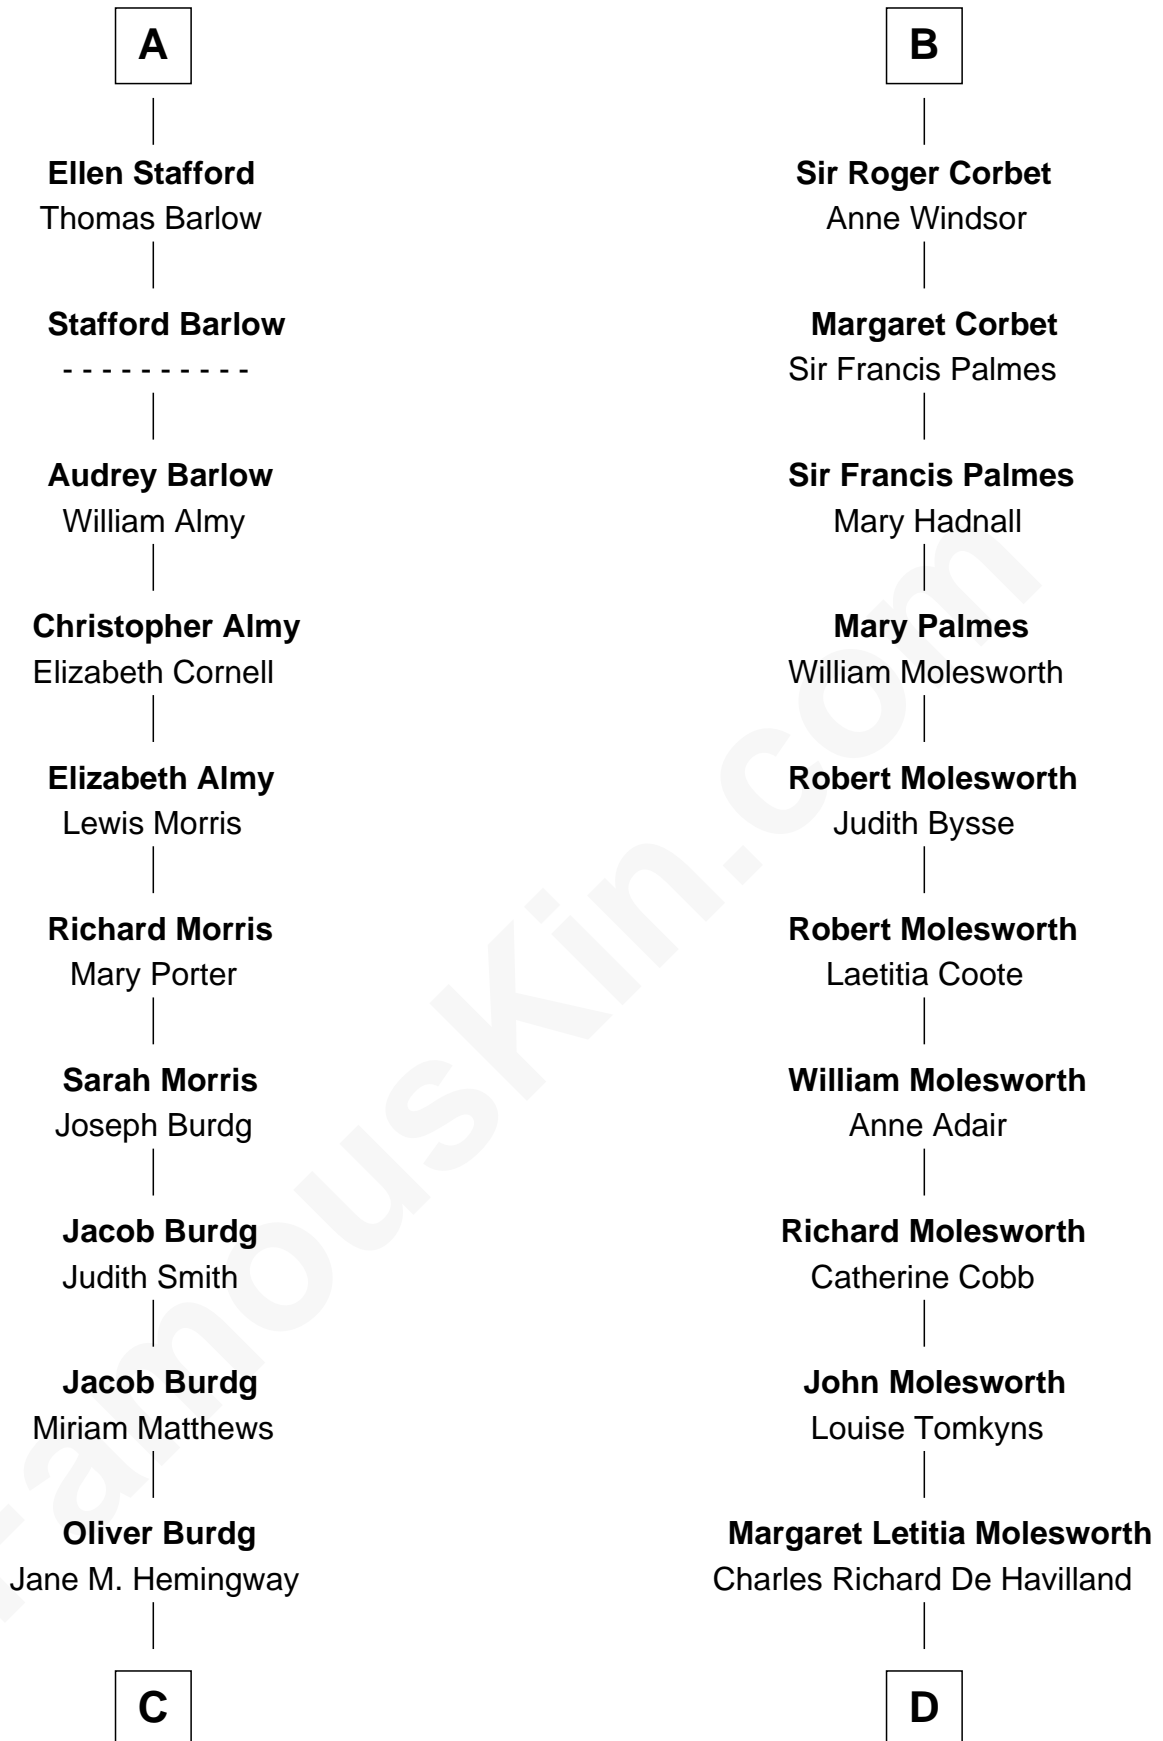

FamousKin.com Relationship Chart of

Richard Nixon

37th U.S. President

18th cousin 1 time removed of

Joan Fontaine

Movie Actress

Ralph de Stafford

*with wife
Katherine de Hastang*

Anne Ferrers

Sir Walter Devereux

Elizabeth Devereux

Sir Richard Corbet

Sir Robert Corbet

Elizabeth Vernon

B

FamousKin.com