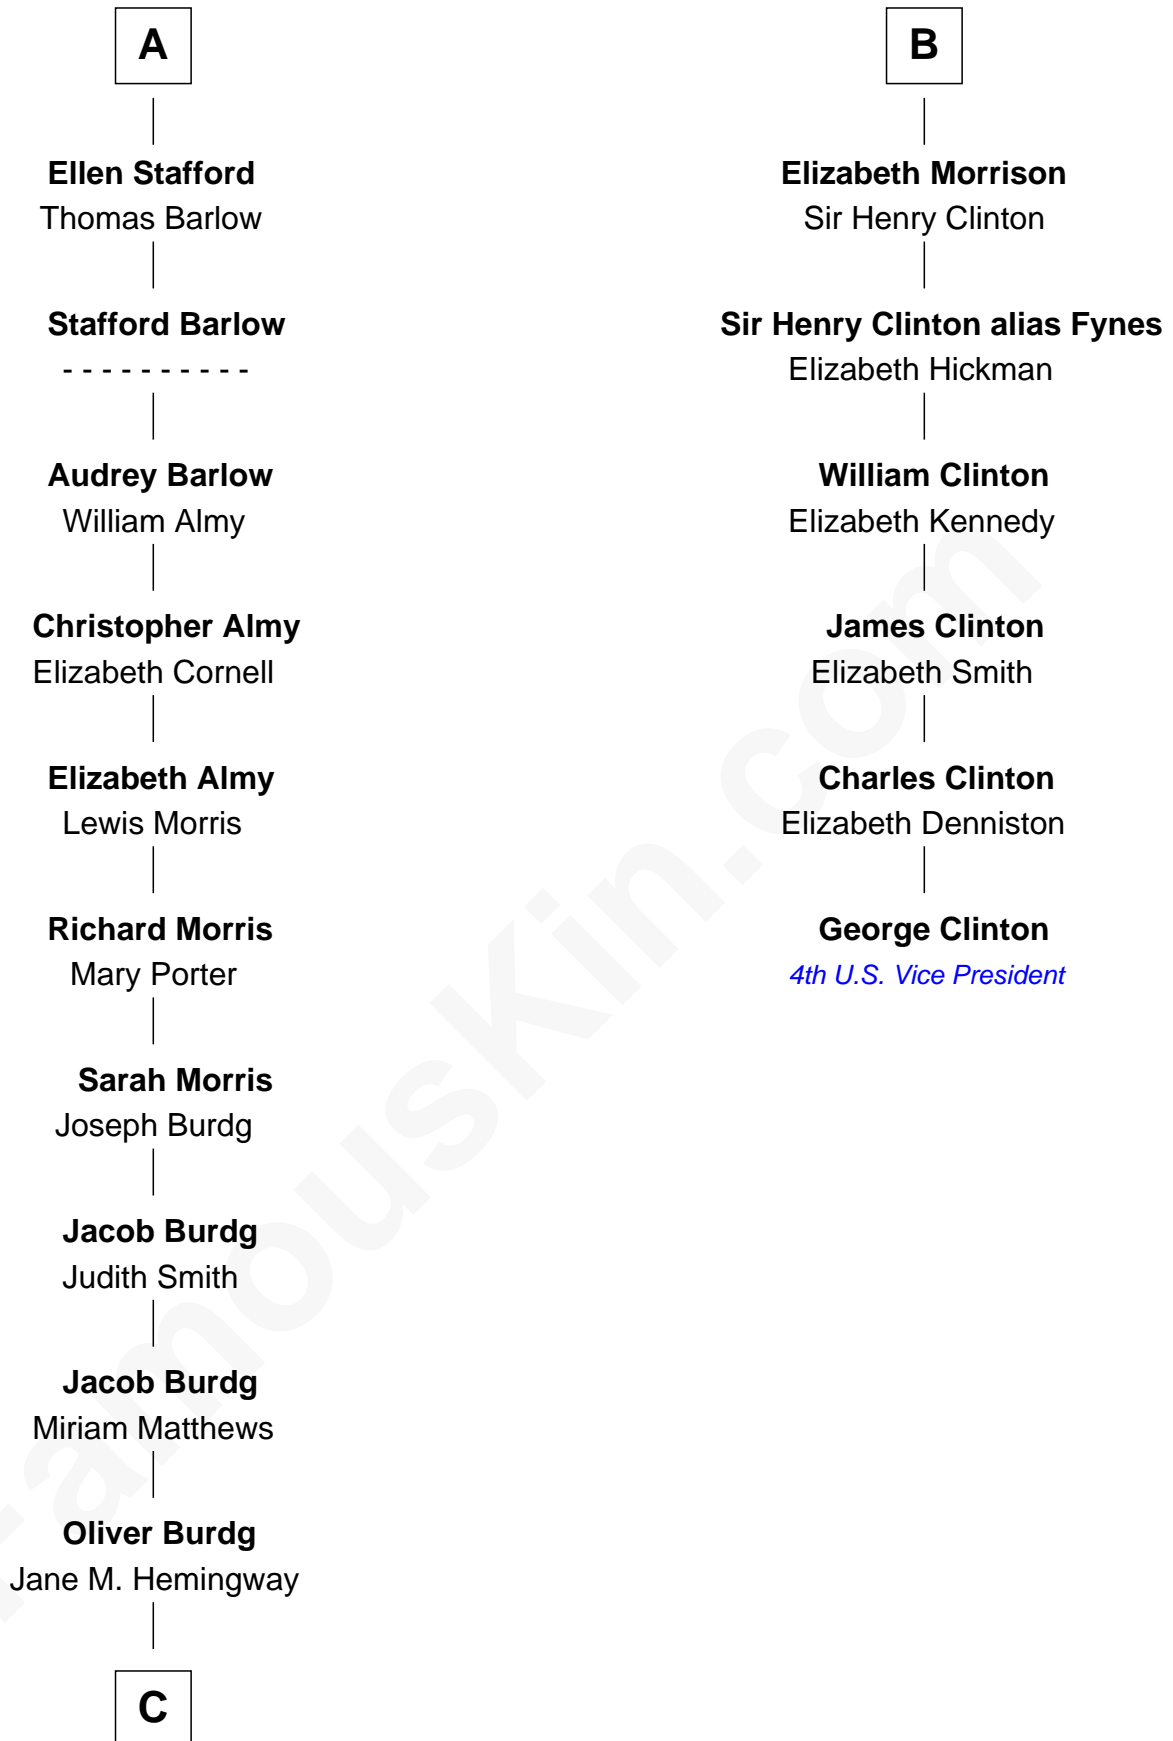

FamousKin.com Relationship Chart of

Richard Nixon

37th U.S. President

12th cousin 7 times removed of

George Clinton

4th U.S. Vice President

Ralph de Stafford

*with wife
Katherine de Hastang*

George Grey

Catherine Herbert

Anne Grey

Sir John Hussey

Bridget Hussey

Sir Richard Morrison

B

C

—
Almira Park Burdg
Franklin Milhous

—
Hannah Milhous
Francis Anthony Nixon

—
Richard Nixon
37th U.S. President

FamousKin.com