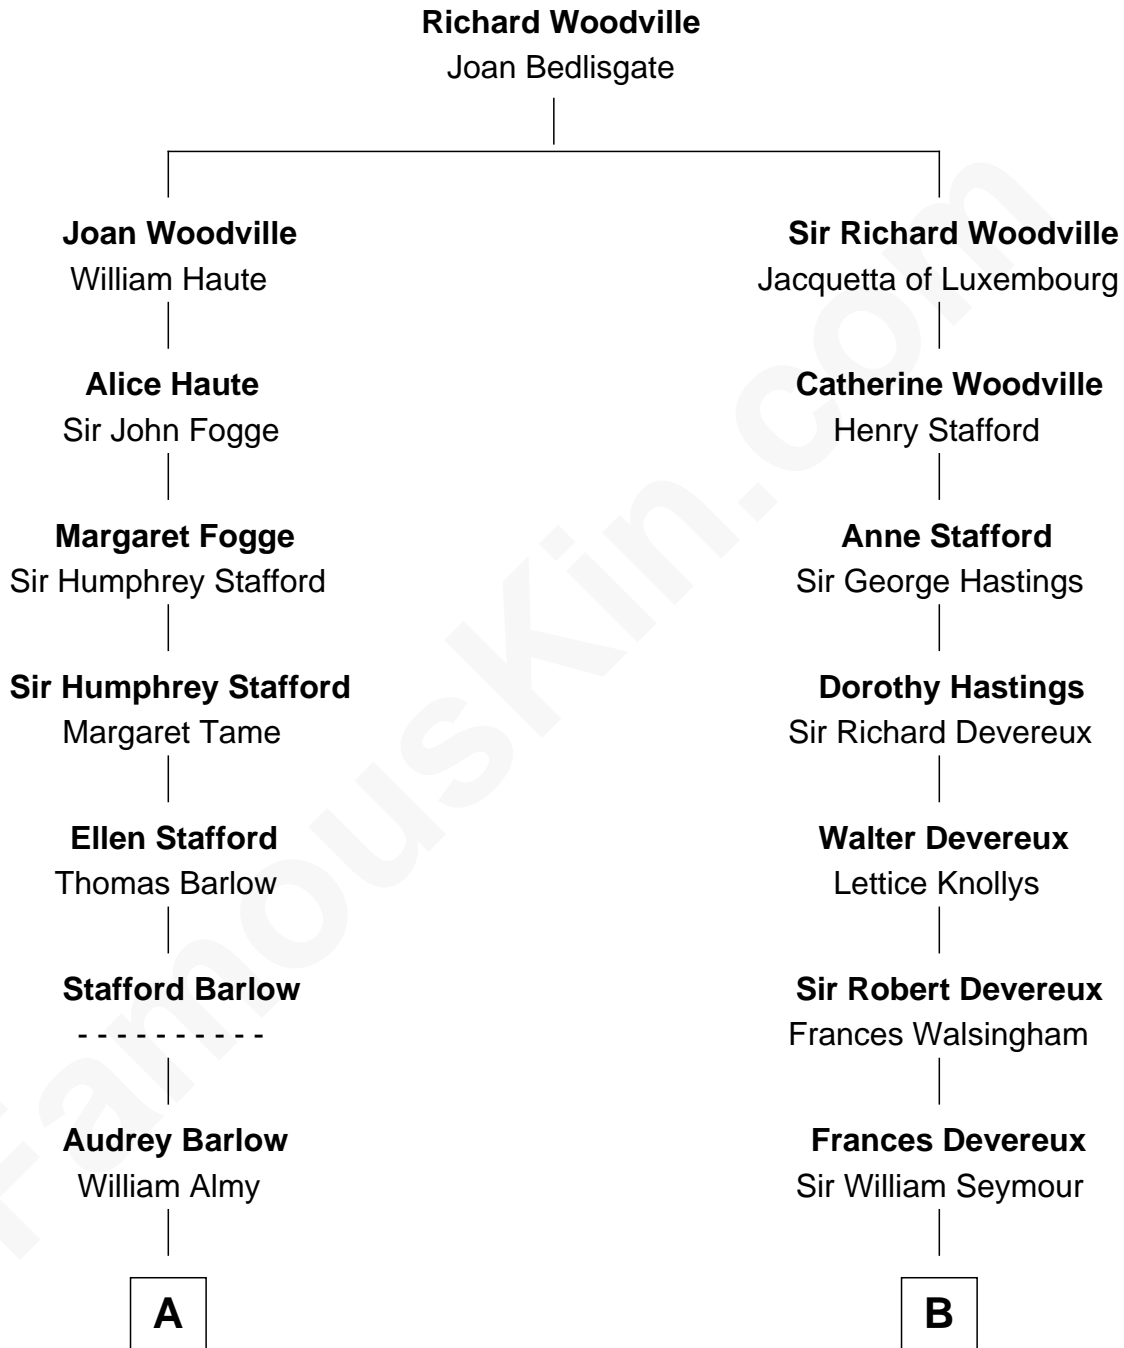

# FamousKin.com Relationship Chart of

**Richard Nixon**

*37th U.S. President*

12th cousin 4 times removed of

**Lt. Gen. James Brudenell**

*Leader of the "Charge of the Light Brigade"*

**A**

**Christopher Almy**

Elizabeth Cornell

**Elizabeth Almy**

Lewis Morris

**Richard Morris**

Mary Porter

**Sarah Morris**

Joseph Burdg

**Jacob Burdg**

Judith Smith

**Jacob Burdg**

Miriam Matthews

**Oliver Burdg**

Jane M. Hemingway

**Almira Park Burdg**

Franklin Milhous

**Hannah Milhous**

Francis Anthony Nixon

**Richard Nixon**

*37th U.S. President*

**B**

**Henry Seymour**

Mary Capell

**Elizabeth Seymour**

Thomas Bruce