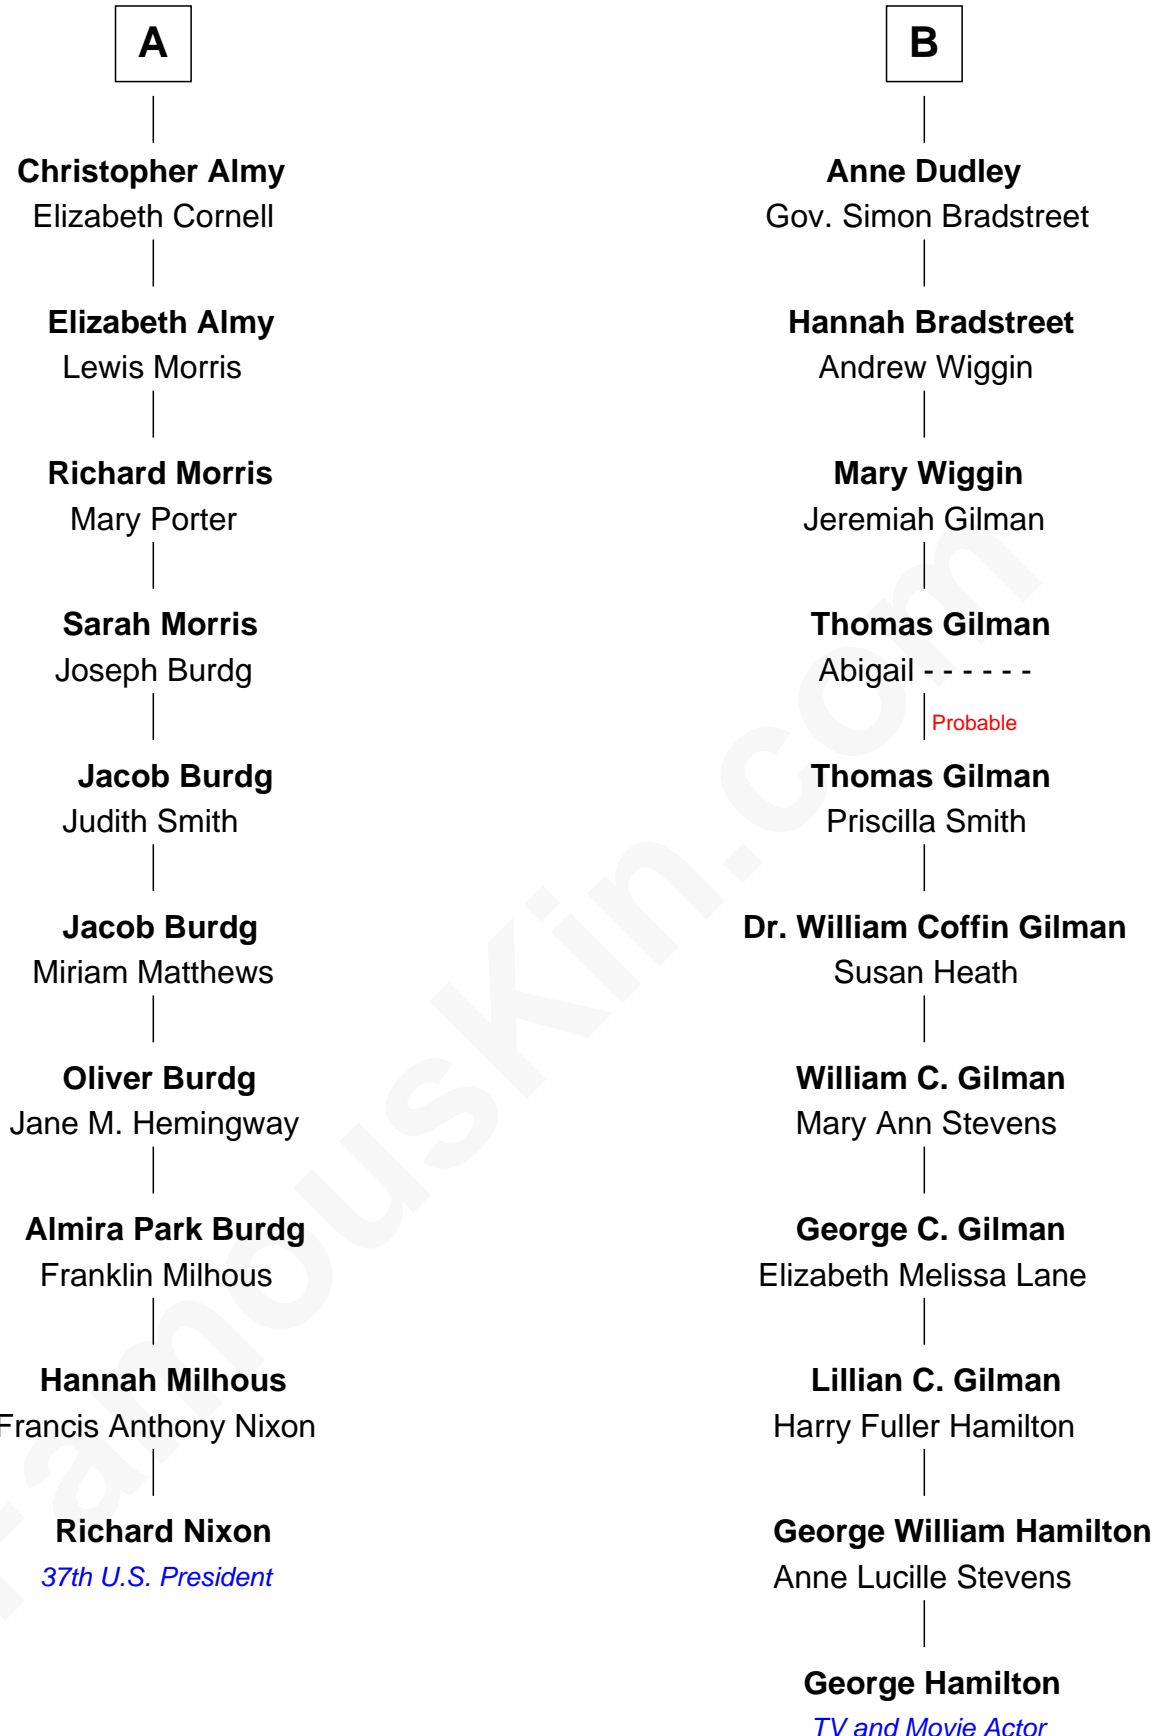

FamousKin.com Relationship Chart of

Richard Nixon

37th U.S. President

16th cousin 1 time removed of

George Hamilton

TV and Movie Actor

Richard Woodville

Joan Bedlisgate

George Hamilton photo by [Angela George](#) (CC BY-SA 3.0)