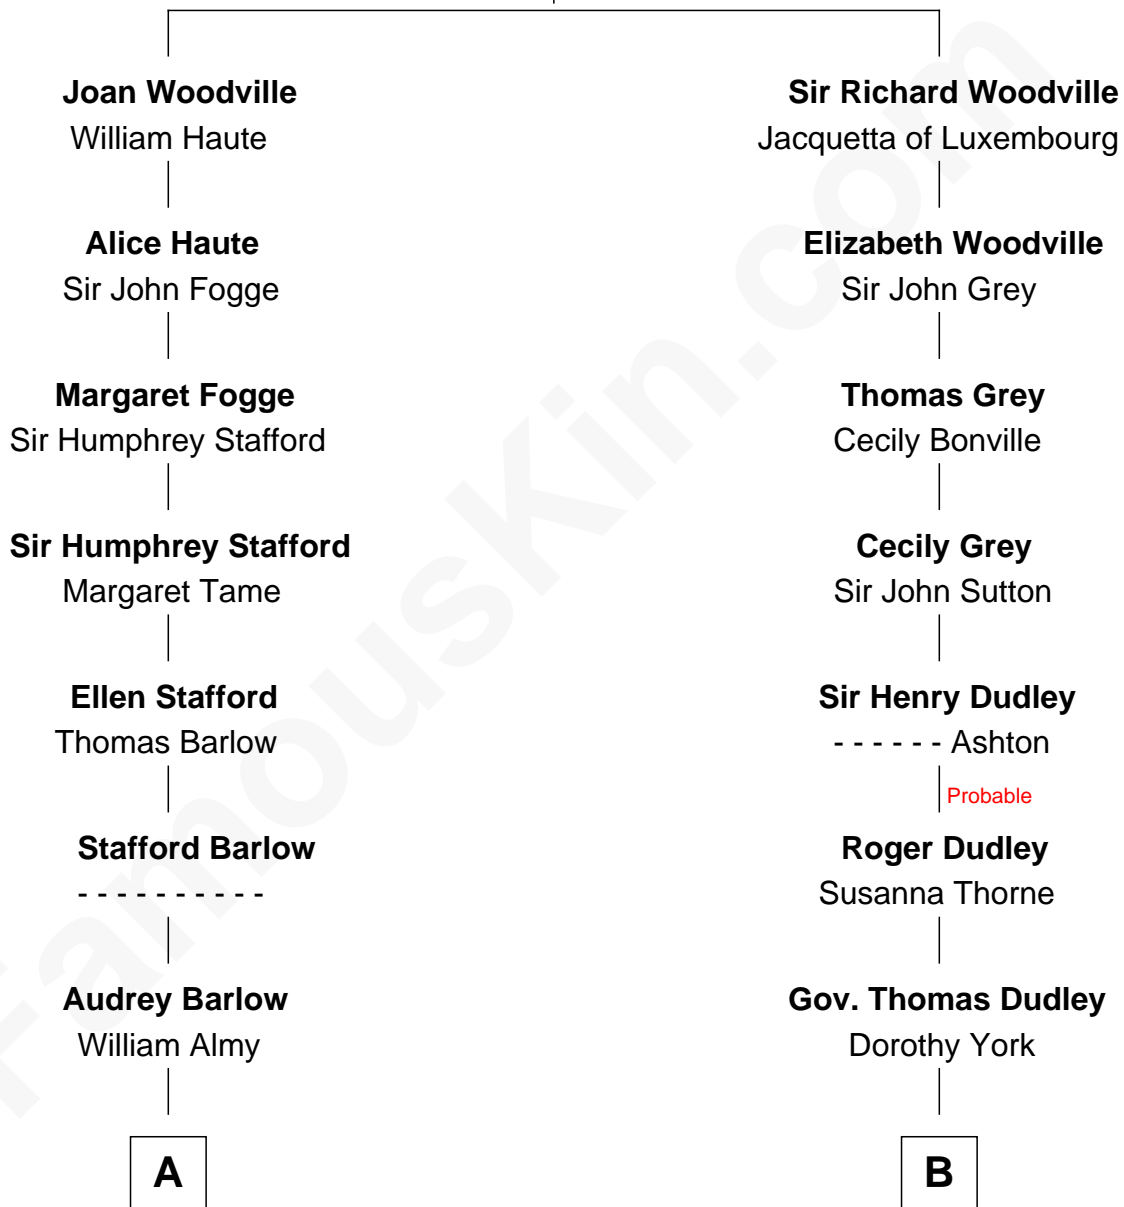

FamousKin.com Relationship Chart of

Richard Nixon

37th U.S. President

16th cousin 1 time removed of

George Hamilton

TV and Movie Actor

Richard Woodville

Joan Bedlisgate

George Hamilton photo by [Angela George](#) (CC BY-SA 3.0)