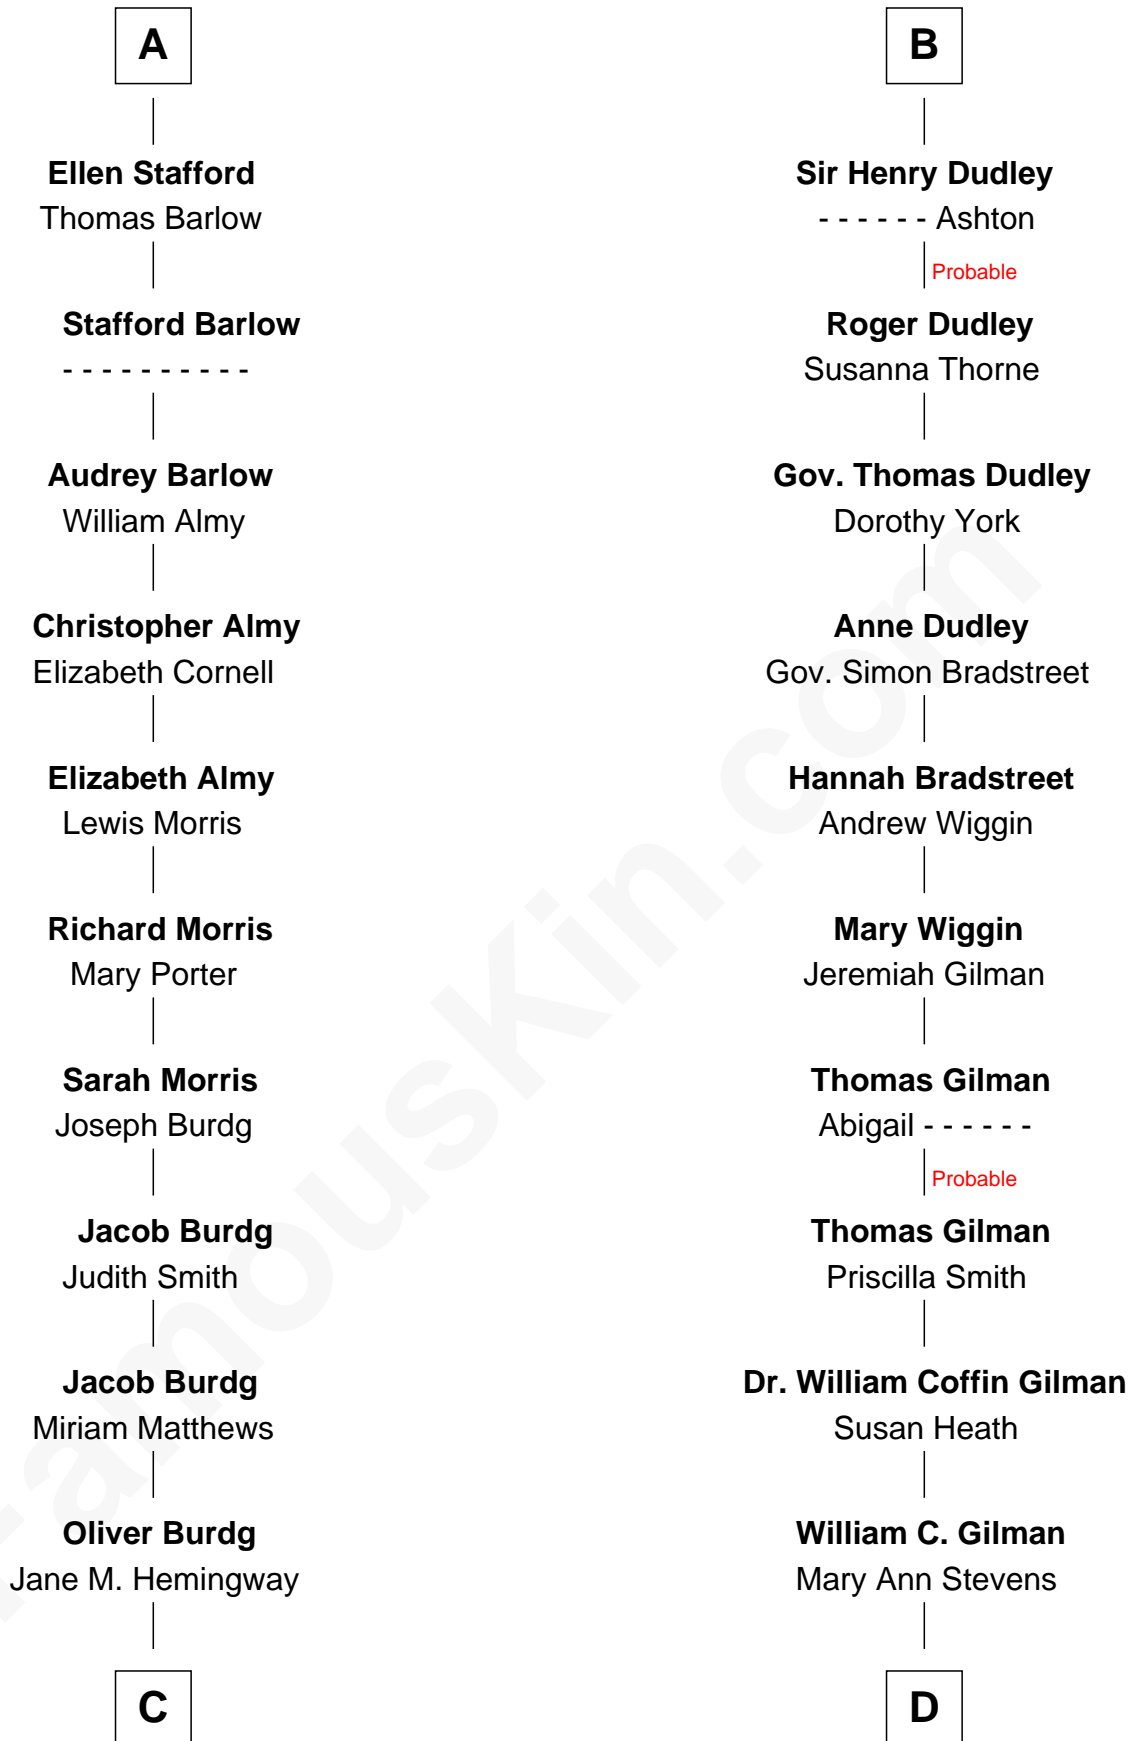

FamousKin.com Relationship Chart of

Richard Nixon

37th U.S. President

19th cousin 1 time removed of

George Hamilton

TV and Movie Actor

Ralph de Stafford

*with wife
Katherine de Hastang*

Beatrice de Stafford

Thomas de Ros

Margaret de Ros

Sir Reynold Grey

Margaret Grey

Sir William Bonville

William Bonville

Elizabeth Harington

William Bonville

Katherine Neville

Cecily Bonville

Thomas Grey

Cecily Grey

Sir John Sutton

B

C

Almira Park Burdg
Franklin Milhous

Hannah Milhous
Francis Anthony Nixon

Richard Nixon
37th U.S. President

D

George C. Gilman
Elizabeth Melissa Lane

Lillian C. Gilman
Harry Fuller Hamilton

George William Hamilton
Anne Lucille Stevens