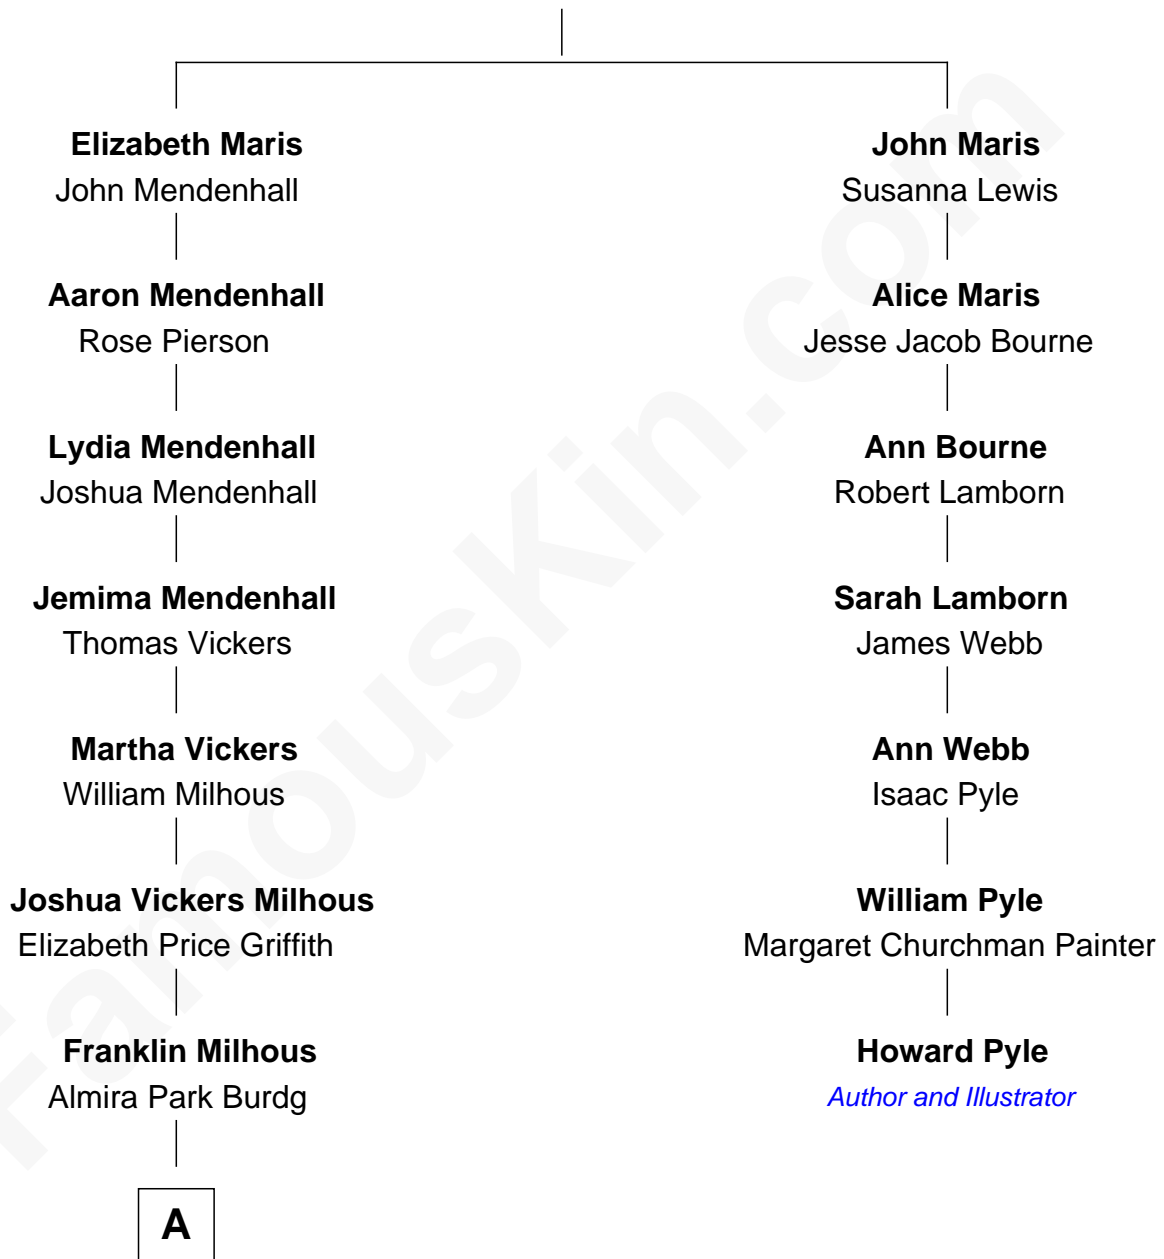

# FamousKin.com Relationship Chart of

**Richard Nixon**

*37th U.S. President*

6th cousin 2 times removed of

**Howard Pyle**

*Author of The Merry Adventures of Robin Hood*

**George Maris**

Alice Wellsmith

**A**

—  
**Hannah Milhous**  
Francis Anthony Nixon

—  
**Richard Nixon**  
*37th U.S. President*

FamousKin.com