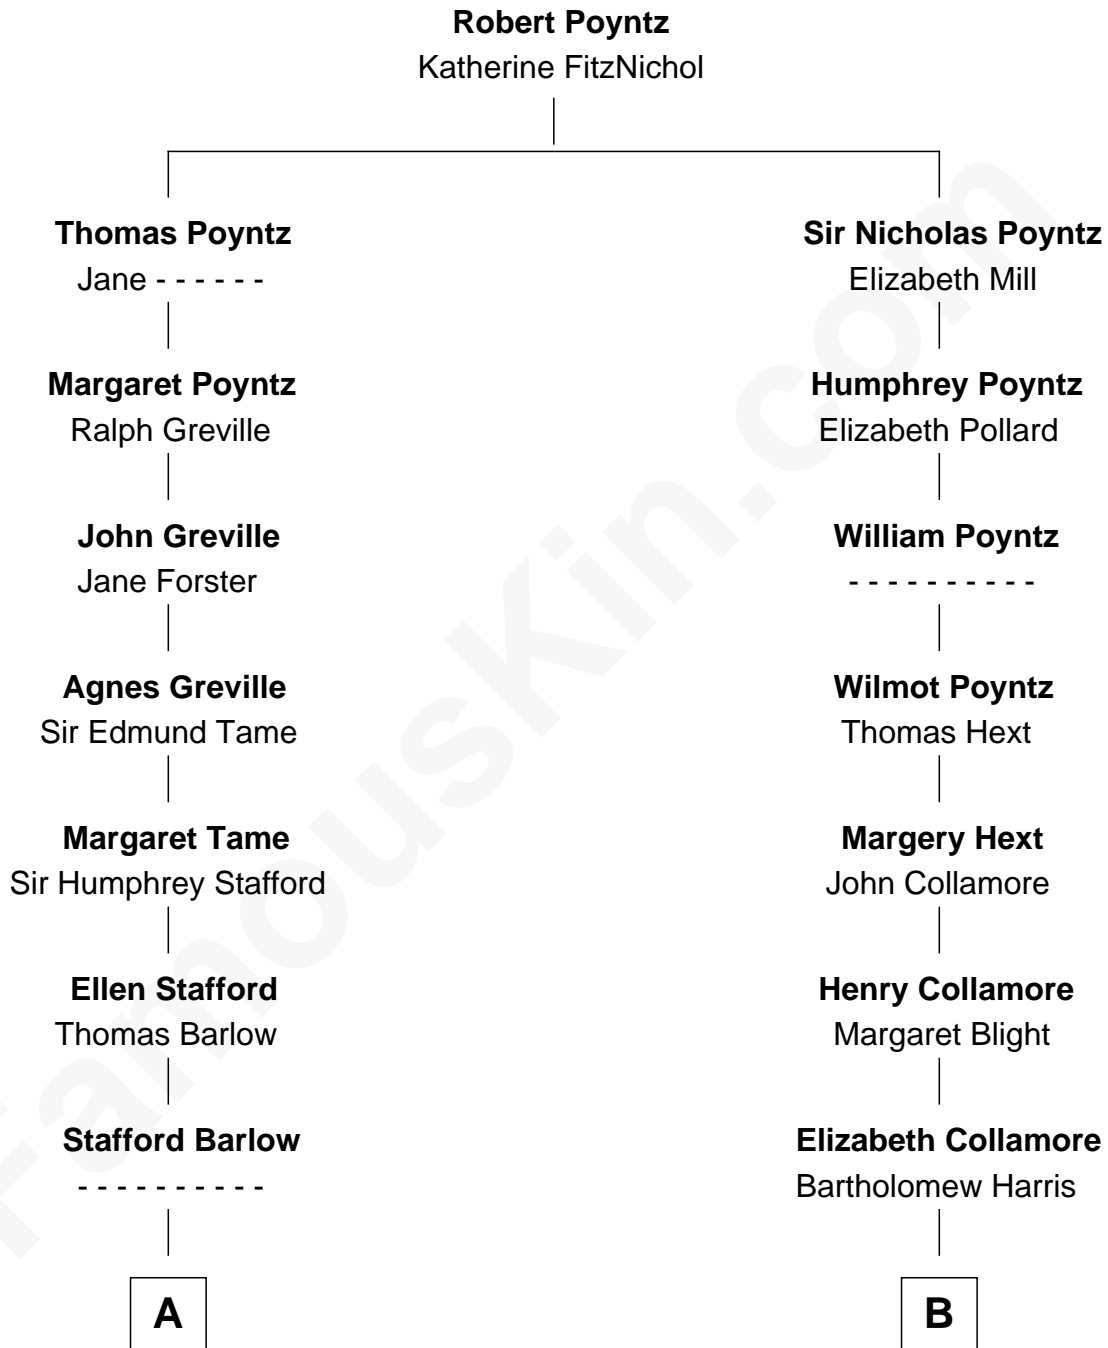

FamousKin.com Relationship Chart of

Richard Nixon

37th U.S. President

17th cousin 1 time removed of

Elisabeth Shue

TV and Movie Actress

C

—
Anne Brewster Wells

James William Shue

—
Elisabeth Shue

TV and Movie Actress

FamousKin.com