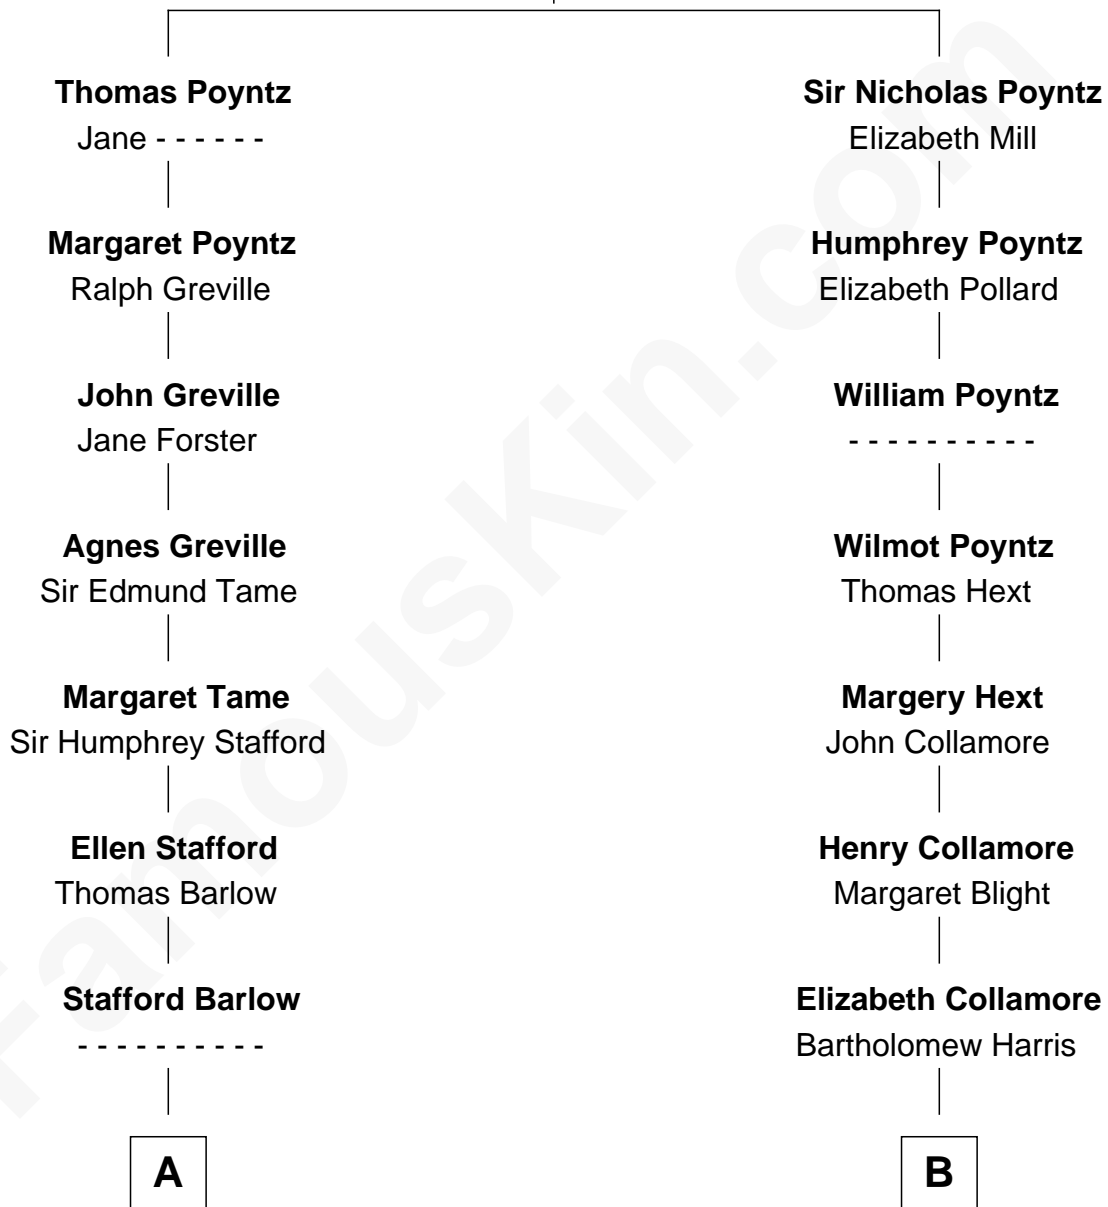

FamousKin.com Relationship Chart of

Richard Nixon

37th U.S. President

17th cousin 1 time removed of

Andrew Shue

TV Actor

Robert Poyntz
Katherine FitzNichol

C

Anne Brewster Wells

James William Shue

Andrew Shue

TV Actor

FamousKin.com