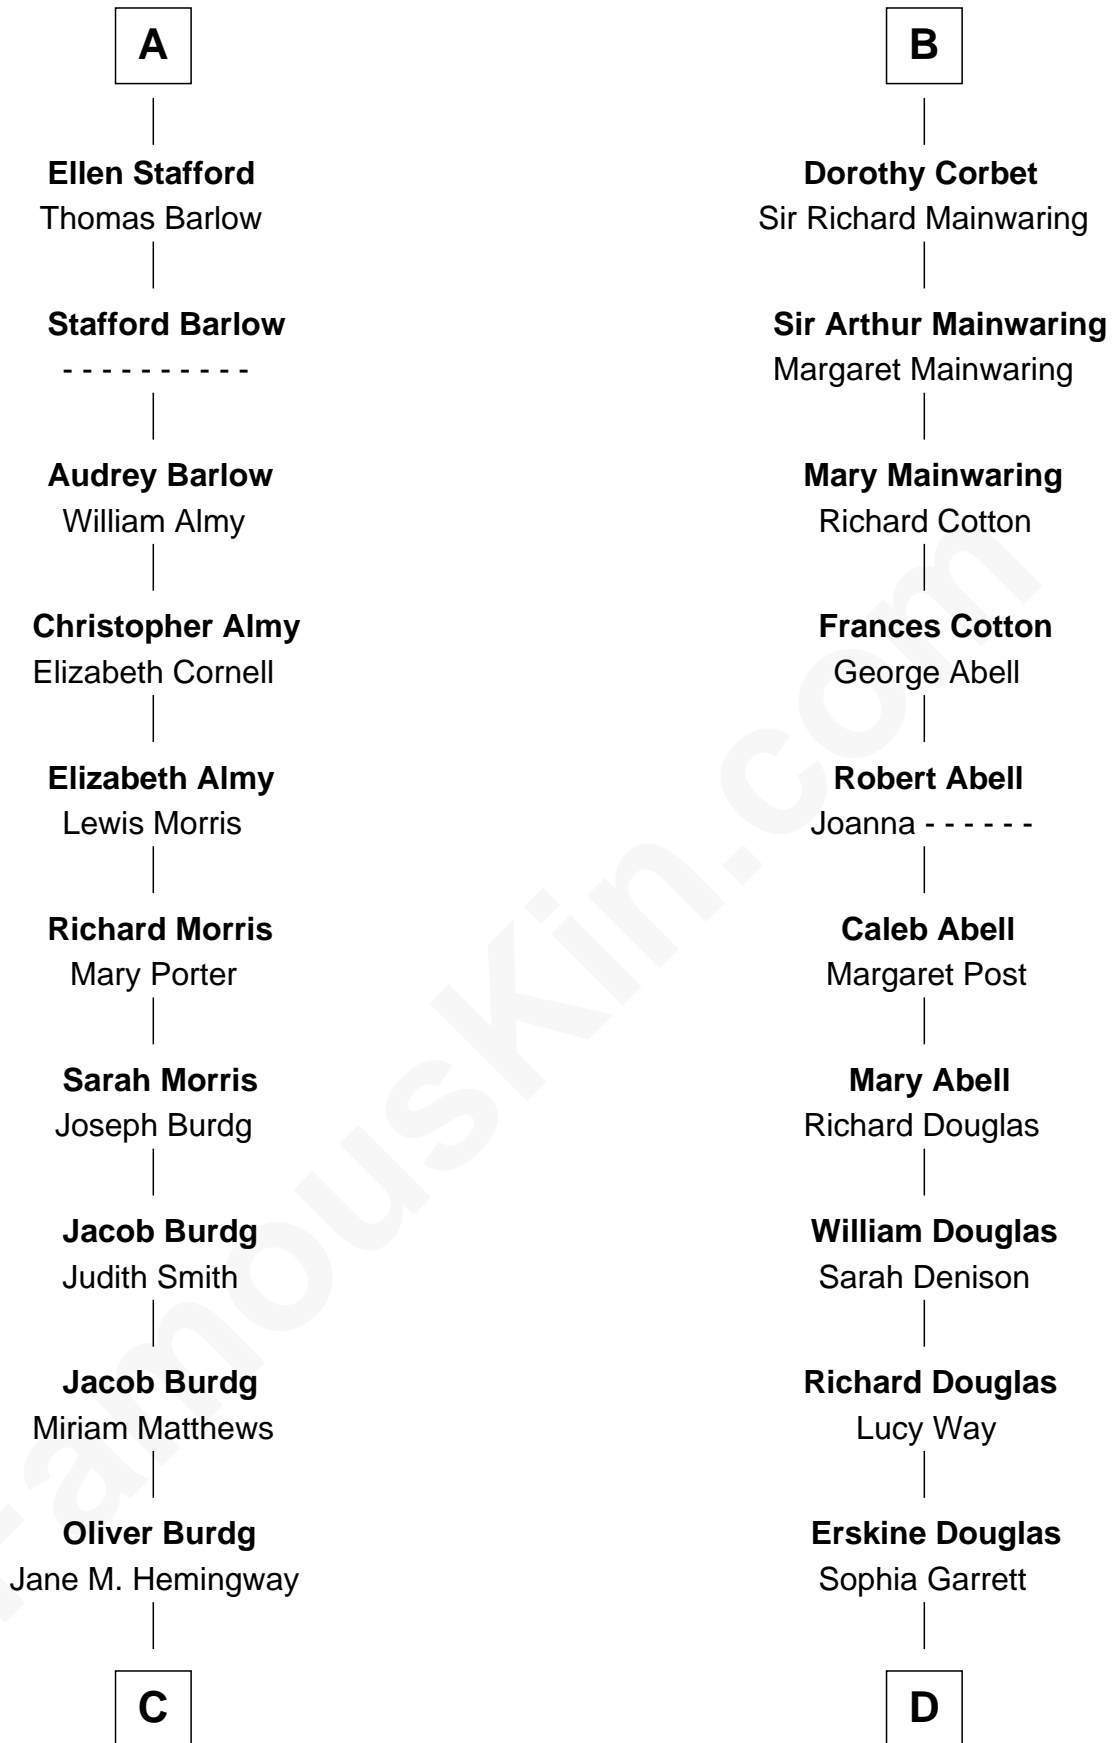

FamousKin.com Relationship Chart of

Richard Nixon

37th U.S. President

19th cousin 2 times removed of

Illeana Douglas

TV and Movie Actress

Ralph de Stafford

*with wife
Katherine de Hastang*

Anne Ferrers

Sir Walter Devereux

Elizabeth Devereux

Sir Richard Corbet

Sir Robert Corbet

Elizabeth Vernon

B

C

Almira Park Burdg
Franklin Milhous

Hannah Milhous
Francis Anthony Nixon

Richard Nixon
37th U.S. President

D

Emma Jane Douglas
Col. George Taliaferro Shackelford

Lena Priscilla Shackelford
Edouard Gregory Hesselberg