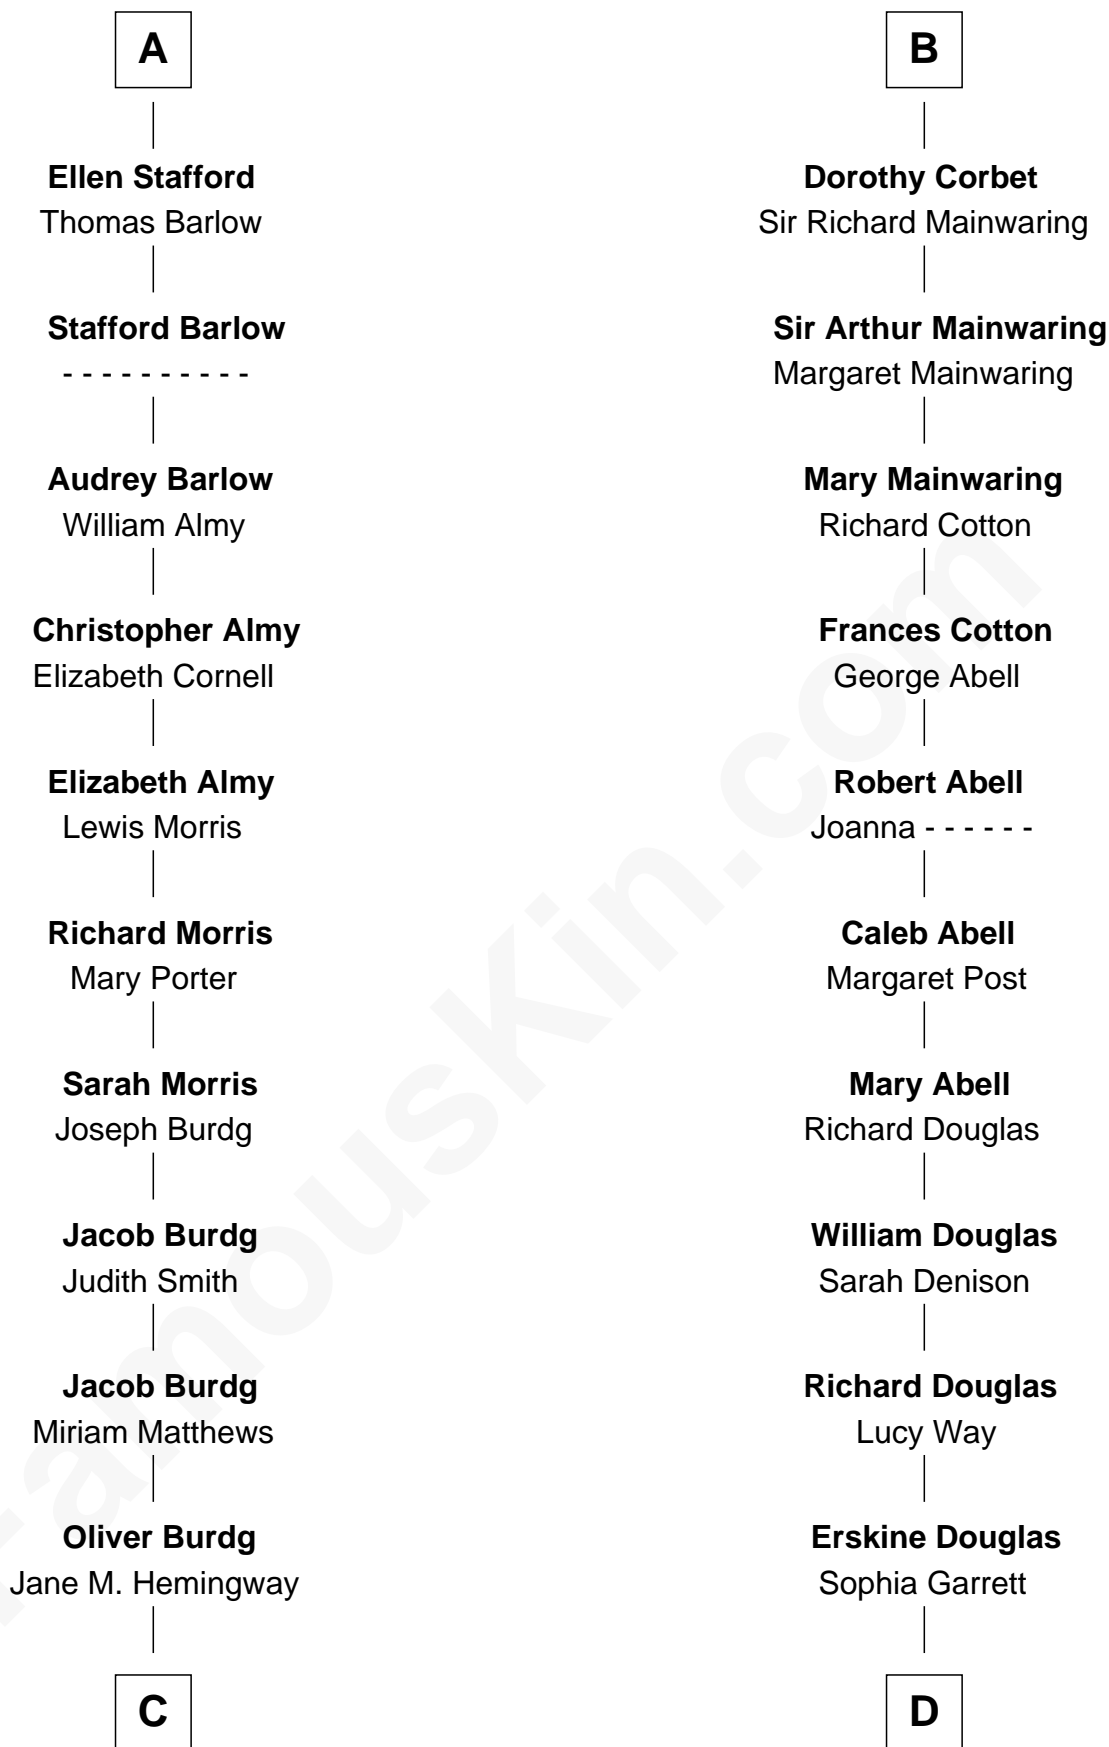

FamousKin.com Relationship Chart of

Richard Nixon

37th U.S. President

19th cousin of

Melvyn Douglas

Movie Actor

Ralph de Stafford

*with wife
Katherine de Hastang*

Sir Richard Corbet

Sir Humphrey Stafford

Margaret Tame

Sir Robert Corbet

Elizabeth Vernon

A

B

C

Almira Park Burdg
Franklin Milhous

Hannah Milhous
Francis Anthony Nixon

Richard Nixon
37th U.S. President

D

Emma Jane Douglas
Col. George Taliaferro Shackelford

Lena Priscilla Shackelford
Edouard Gregory Hesselberg